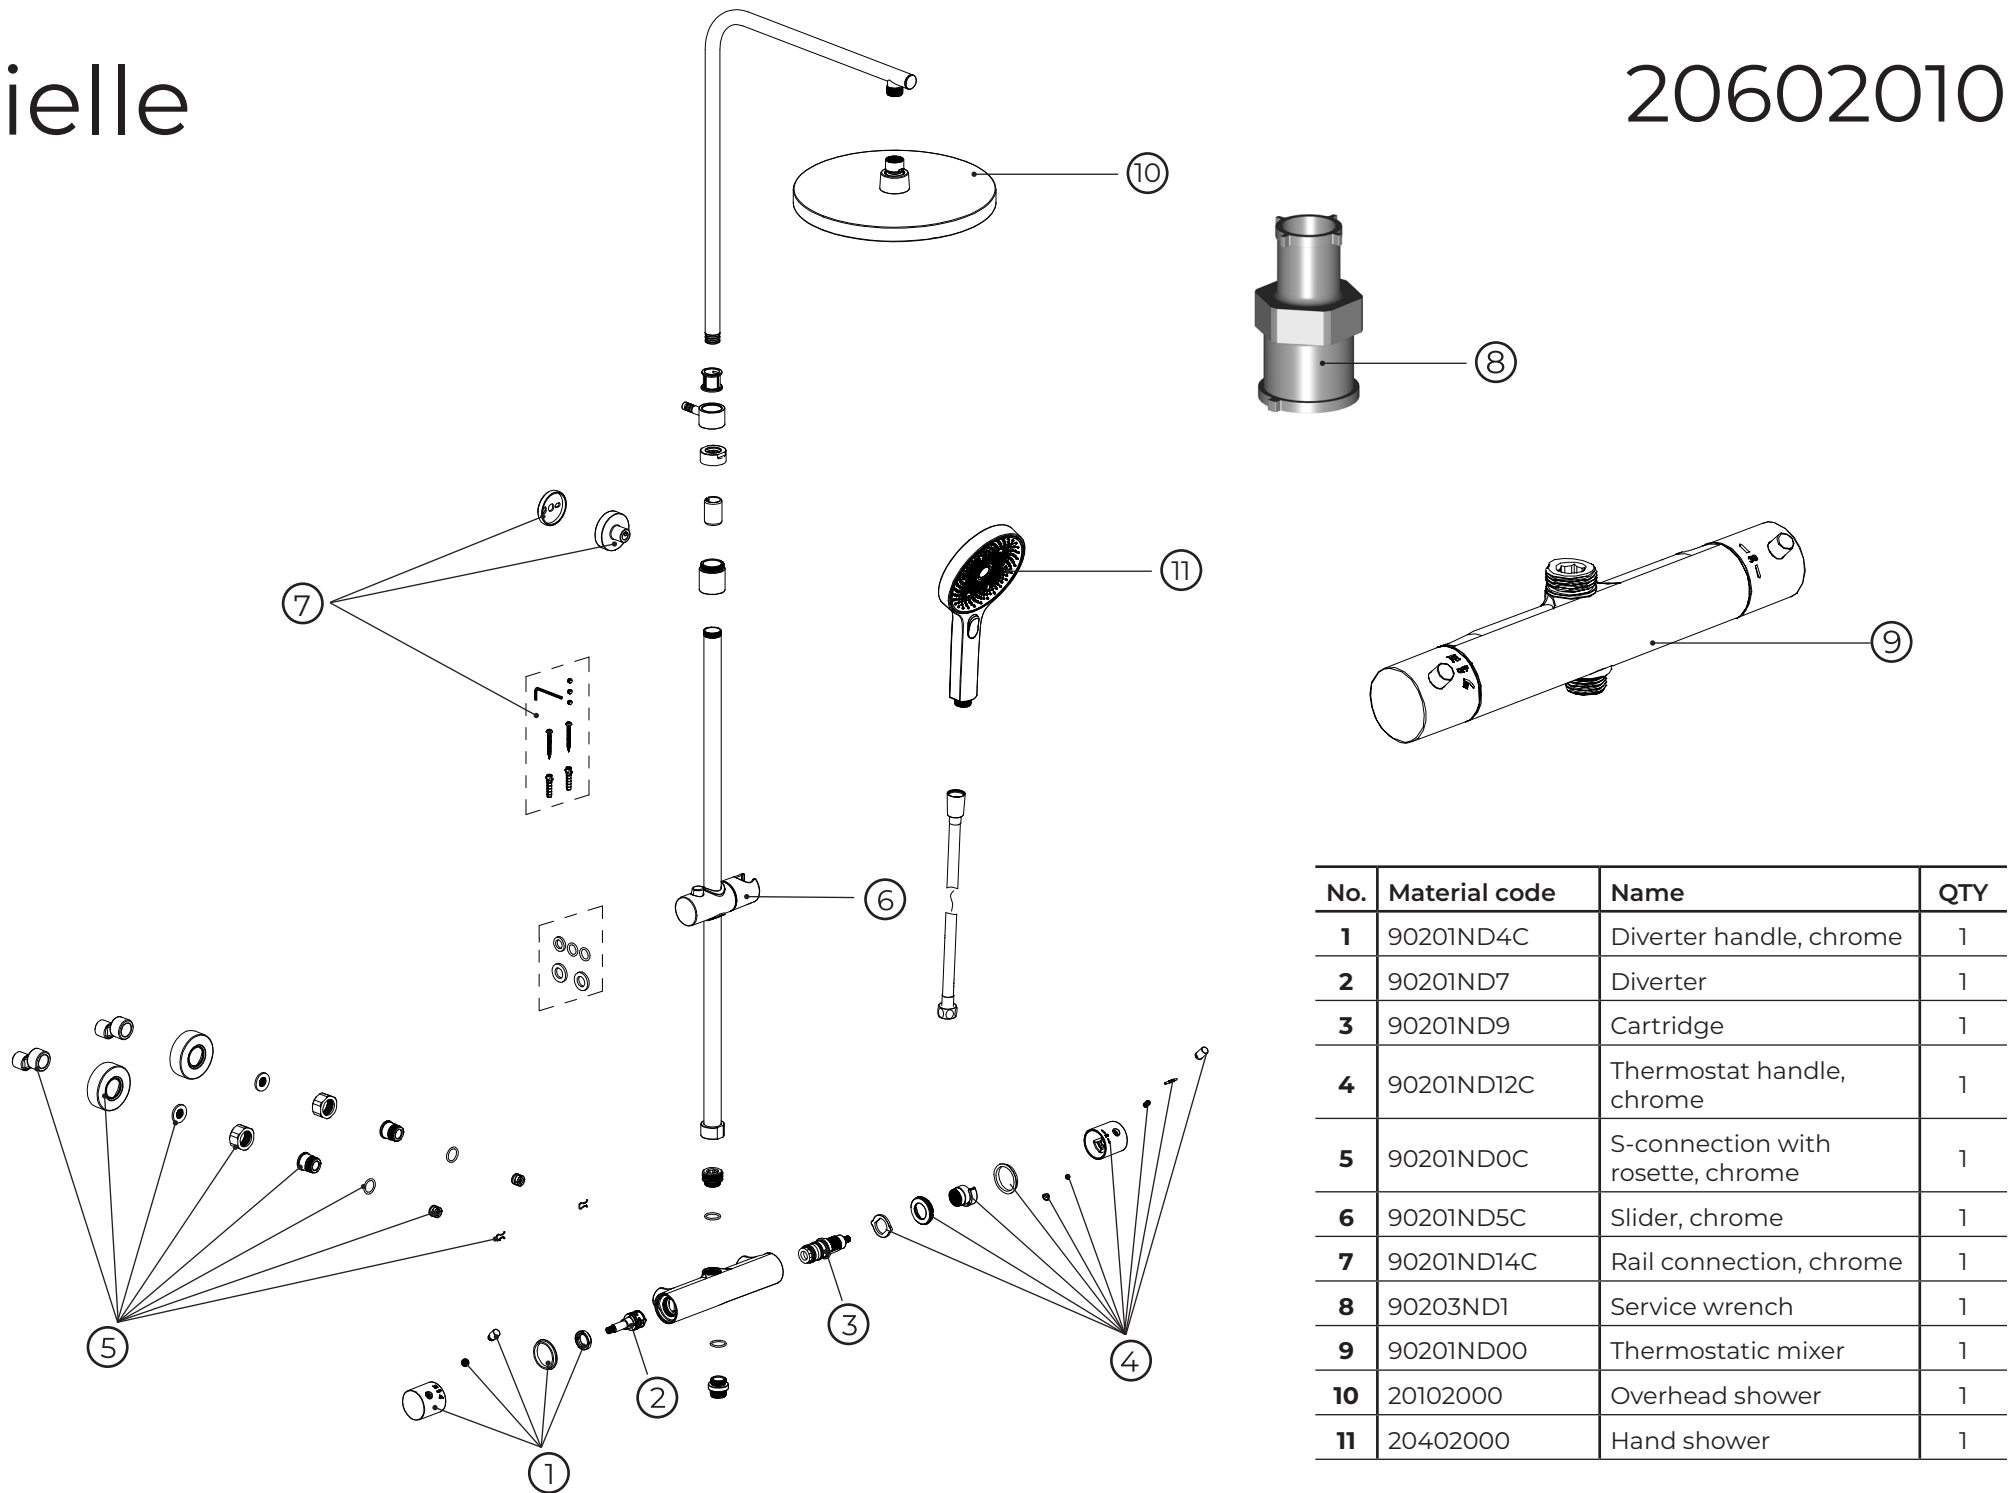

# 20602010

| No. | Material code | Name                              | QTY |
|-----|---------------|-----------------------------------|-----|
| 1   | 90201ND4C     | Diverter handle, chrome           | 1   |
| 2   | 90201ND7      | Diverter                          | 1   |
| 3   | 90201ND9      | Cartridge                         | 1   |
| 4   | 90201ND12C    | Thermostat handle, chrome         | 1   |
| 5   | 90201ND0C     | S-connection with rosette, chrome | 1   |
| 6   | 90201ND5C     | Slider, chrome                    | 1   |
| 7   | 90201ND14C    | Rail connection, chrome           | 1   |
| 8   | 90203ND1      | Service wrench                    | 1   |
| 9   | 90201ND00     | Thermostatic mixer                | 1   |
| 10  | 20102000      | Overhead shower                   | 1   |
| 11  | 20402000      | Hand shower                       | 1   |