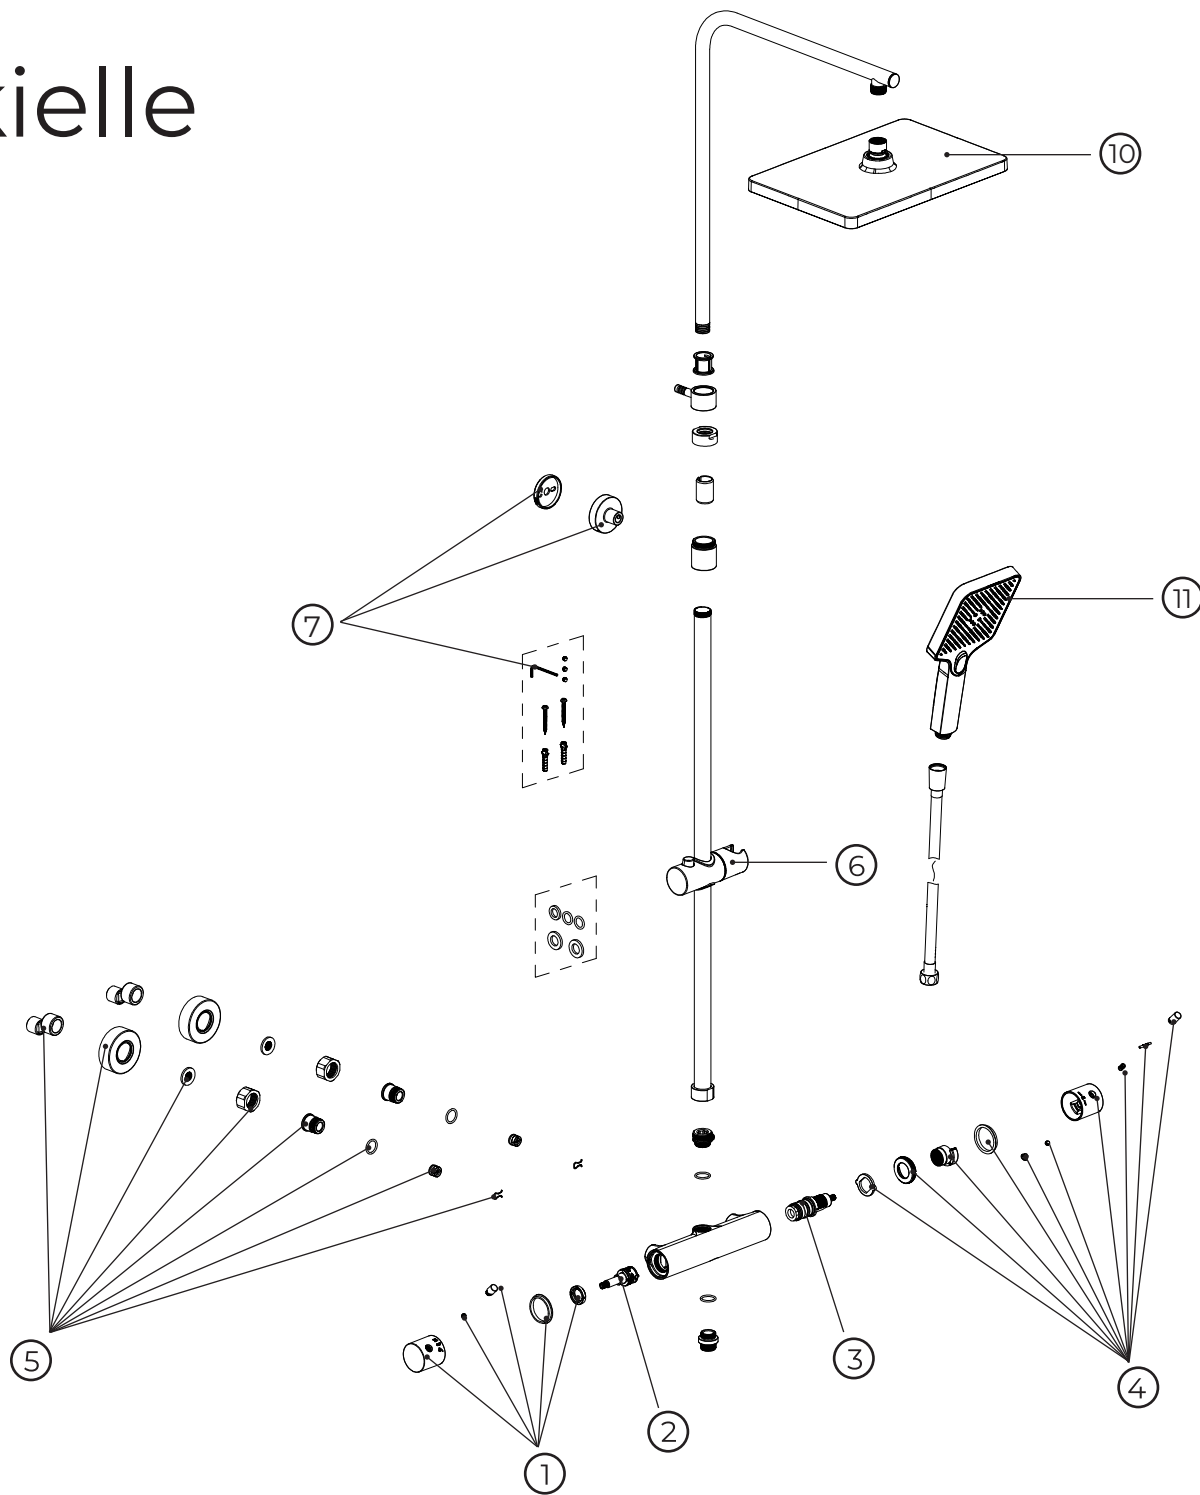

kielle

20618000

No.	Material code	Name	QTY
1	90201ND4C	Diverter handle, chrome	1
2	90201ND7	Diverter	1
3	90201ND9	Cartridge	1
4	90201ND12C	Thermostat handle, chrome	1
5	90201ND0C	S-connection with rosette, chrome	1
6	90201ND5C	Slider, chrome	1
7	90201ND14C	Rail connection, chrome	1
8	90203ND1	Service wrench	1
9	90201ND00	Thermostatic mixer	1
10	20118010	Overhead shower 36x24 cm	1
11	20418010	Hand shower	1