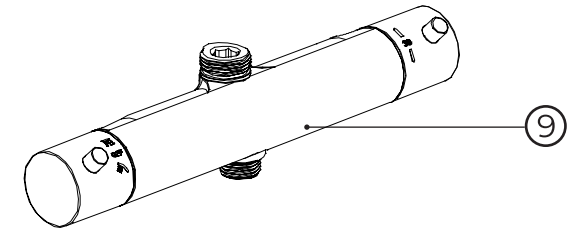

kielle

20618000

No.	Material code	Name	QTY
1	90201ND4C	Diverter handle, chrome	1
2	90201ND7	Diverter	1
3	90201ND9	Cartridge	1
4	90201ND12C	Thermostat handle, chrome	1
5	90201ND0C	S-connection with rosette, chrome	1
6	90201ND5C	Slider, chrome	1
7	90201ND14C	Rail connection, chrome	1
8	90203ND1	Service wrench	1
9	90201ND00	Thermostatic mixer	1
10	20118010	Overhead shower 36x24 cm	1
11	20418010	Hand shower	1