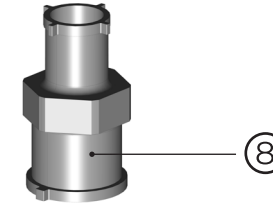

kielle

20618000

No.	Material code	Name	QTY
1	90201ND4C	Diverter handle, chrome	1
2	90201ND7	Diverter	1
3	90201ND9	Cartridge	1
4	90201ND12C	Thermostat handle, chrome	1
5	90201ND0C	S-connection with rosette, chrome	1
6	90201ND5C	Slider, chrome	1
7	90201ND14C	Rail connection, chrome	1
8	90203ND1	Service wrench	1
9	90201ND00	Thermostatic mixer	1
10	20118010	Overhead shower 36x24 cm	1
11	20418010	Hand shower	1