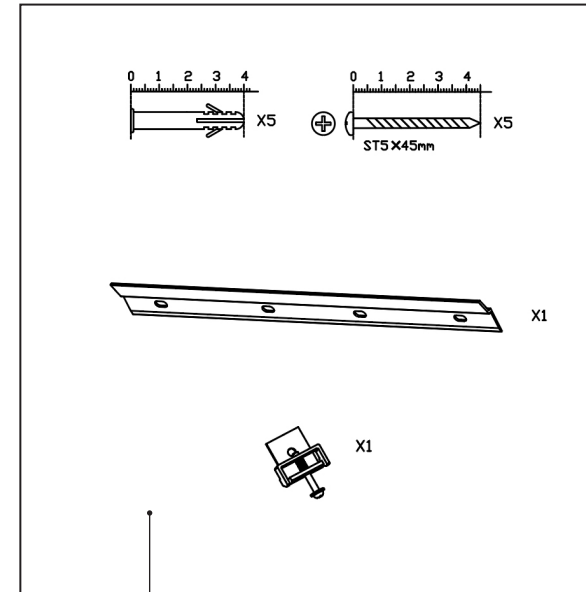

# 50111814

①

②

③

No.	Material code	Name	QTY
1	90503ND01	Shelf attachment (2 pcs/pack)	2
2	90503ND03	Glass shelf (744 × 90 mm)	1
3	90503ND013	Assembly package	1