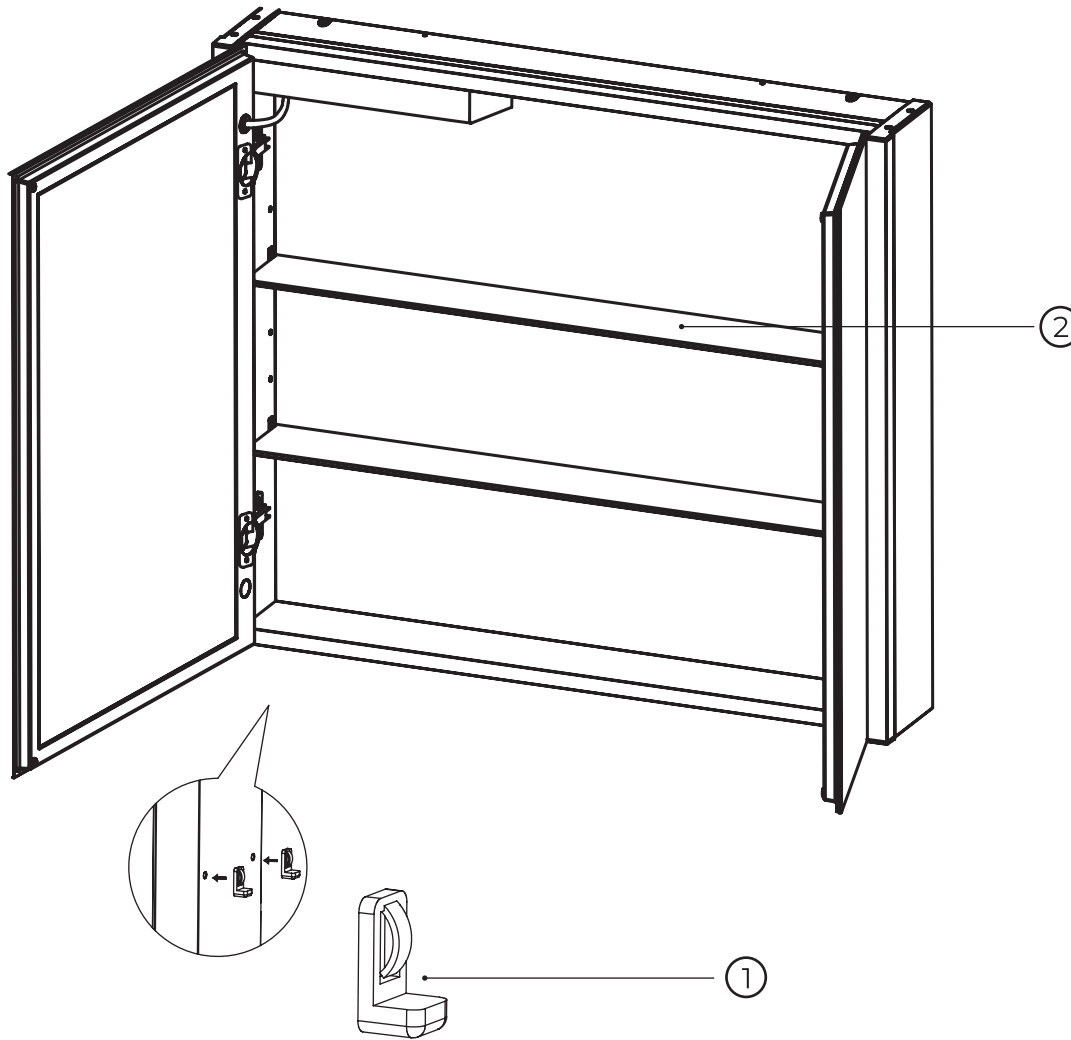

kielle

50111810

No.	Material code	Name	QTY
1	90503ND01	Shelf attachment (2 pcs/pack)	2
2	90503ND03	Glass shelf (744 × 90 mm)	1
3	90503ND08	Assembly package	1