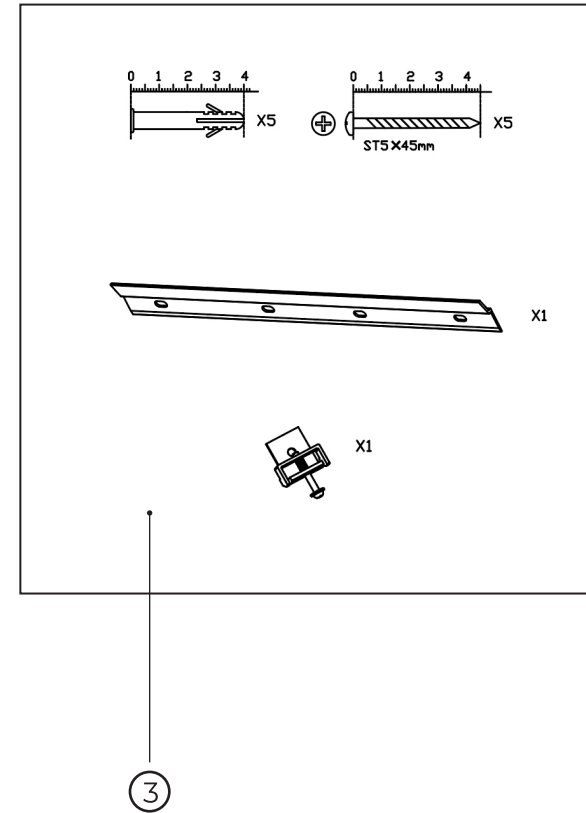

kielle

50111810

No.	Material code	Name	QTY
1	90503ND01	Shelf attachment (2 pcs/pack)	2
2	90503ND03	Glass shelf (744 × 90 mm)	1
3	90503ND08	Assembly package	1