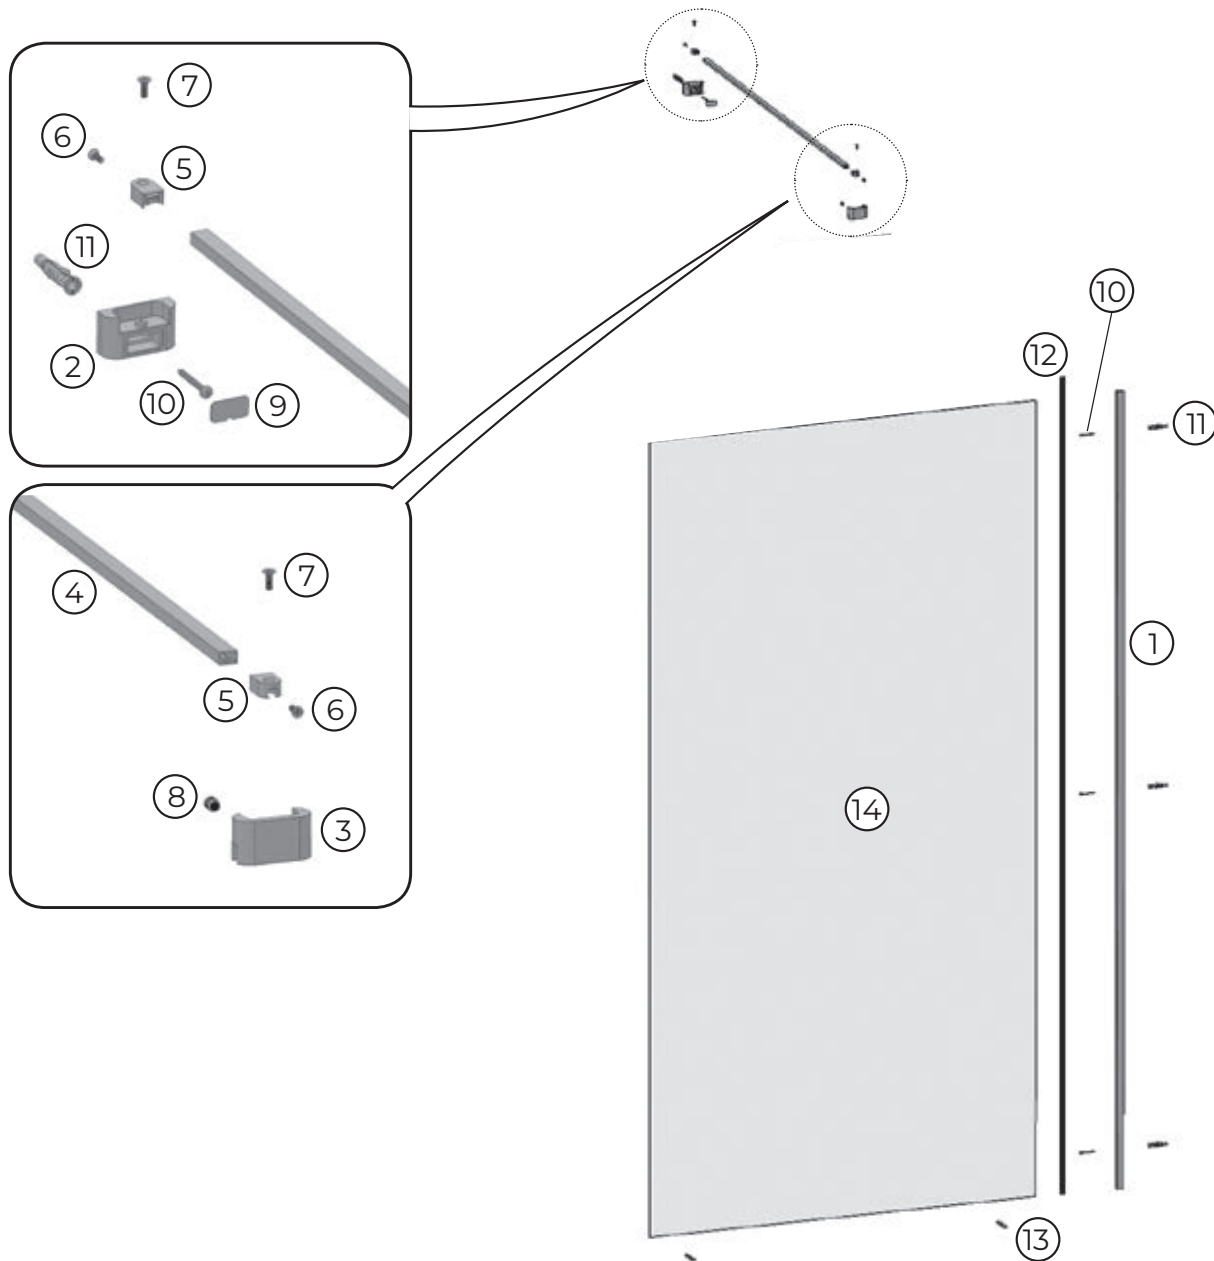

kielle

20726WI0900

No.	Material code	Name	QTY
1	XVD23401U2000	Wall profile	1
2	X3CRPL010000A	Profile attachment - wall	1
3	X3CRPL011000A	Profile attachment - glass	1
4	XVC25506U1200	Wall support bar	1
5	X3CRPL012000A	Wall support bar ending	1
6	X97982035130	Screw 3,5 × 13 DIN 7982	2
7	X90965040120	Screw M4 × 12 DIN 965	2
8	X96000080080	Screw 8 × 8 DIN 913	1
9	X3CR0010010Z	Wall support bar cover	1
10	X94000040400	Dowel screw 4 × 40 DIN 96	4
11	X20600080000	Dowel SX 8 FISCHER	4
12	X8H286900100	Glazing profile	1
13	X8H893000100	Plastic profile	2
14	X4Z160J97892W	Glass 6,0 × 1997 × 892	1