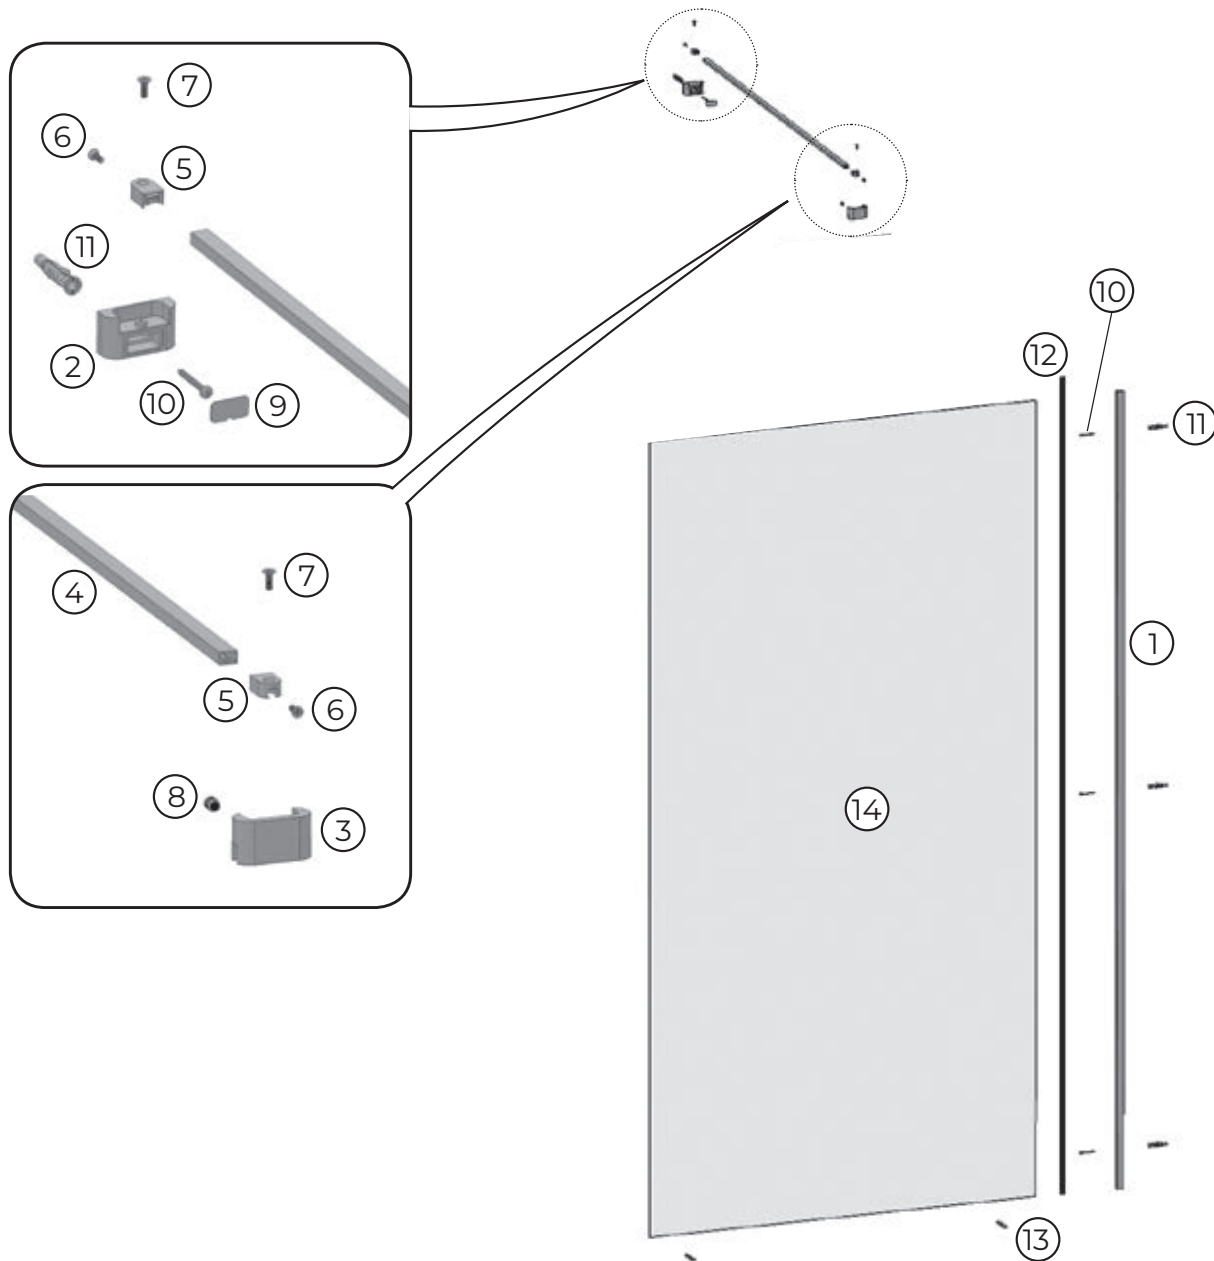

kielle

20726WI1000

No.	Material code	Name	QTY
1	XVD23401U2000	Wall profile	1
2	X3CRPL010000A	Profile attachment – wall	1
3	X3CRPL011000A	Profile attachment – glass	1
4	XVC25506U1200	Wall support bar	1
5	X3CRPL012000A	Wall support bar ending	1
6	X97982035130	Screw 3,5 × 13 DIN 7982	2
7	X90965040120	Screw M4 × 12 DIN 965	2
8	X96000080080	Screw 8 × 8 DIN 913	1
9	X3CR0010010Z	Wall support bar cover	1
10	X94000040400	Dowel screw 4 × 40 DIN 96	4
11	X20600080000	Dowel SX 8 FISCHER	4
12	X8H286900100	Glazing profile	1
13	X8H893000100	Plastic profile	2
14	X4Z160J97992W	Glass 6,0 × 1997 × 992	1