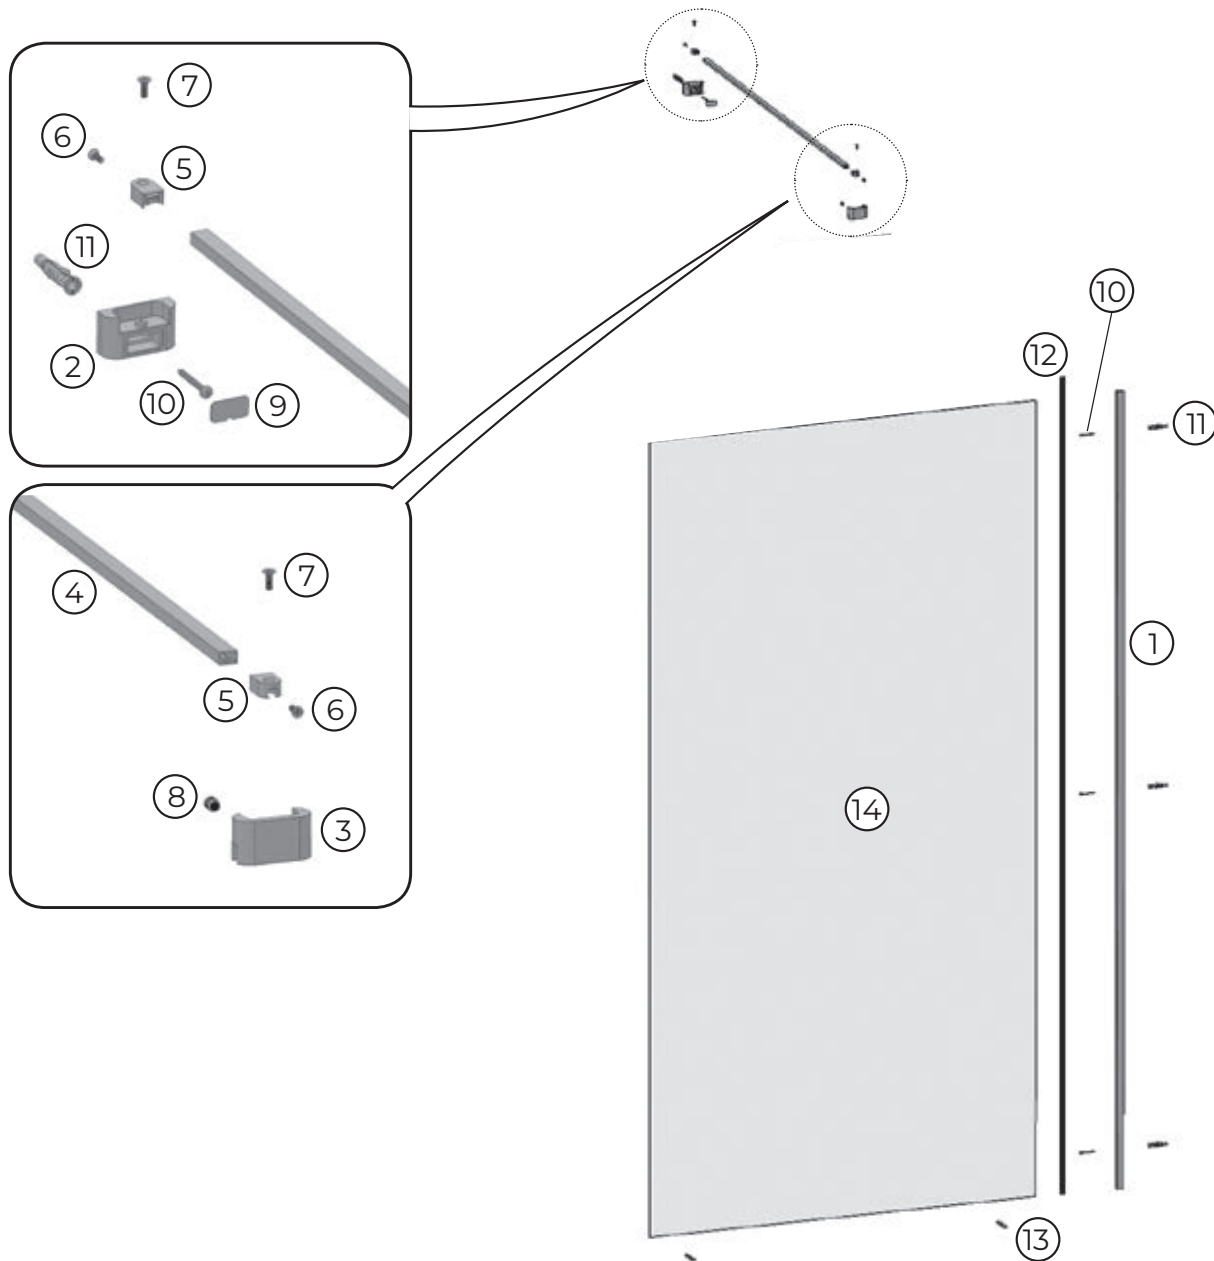

# 20726WI1004

No.	Material code	Name	QTY
1	XVD2340132000	Wall profile	1
2	X3CRPL0100003	Profile attachment - wall	1
3	X3CRPL0110003	Profile attachment - glass	1
4	XVC2550631200	Wall support bar	1
5	X3CRPL0120003	Wall support bar ending	1
6	X97982035130	Screw 3,5 × 13 DIN 7982	2
7	X90965040120	Screw M4 × 12 DIN 965	2
8	X96000080083	Screw 8 × 8 DIN 913	1
9	X3CR00100103	Wall support bar cover	1
10	X94000040400	Dowel screw 4 × 40 DIN 96	4
11	X20600080000	Dowel SX 8 FISCHER	4
12	X8H286900100	Glazing profile	1
13	X8H893000100	Plastic profile	2
14	X4Z160J97992W	Glass 6,0 × 1997 × 992	1