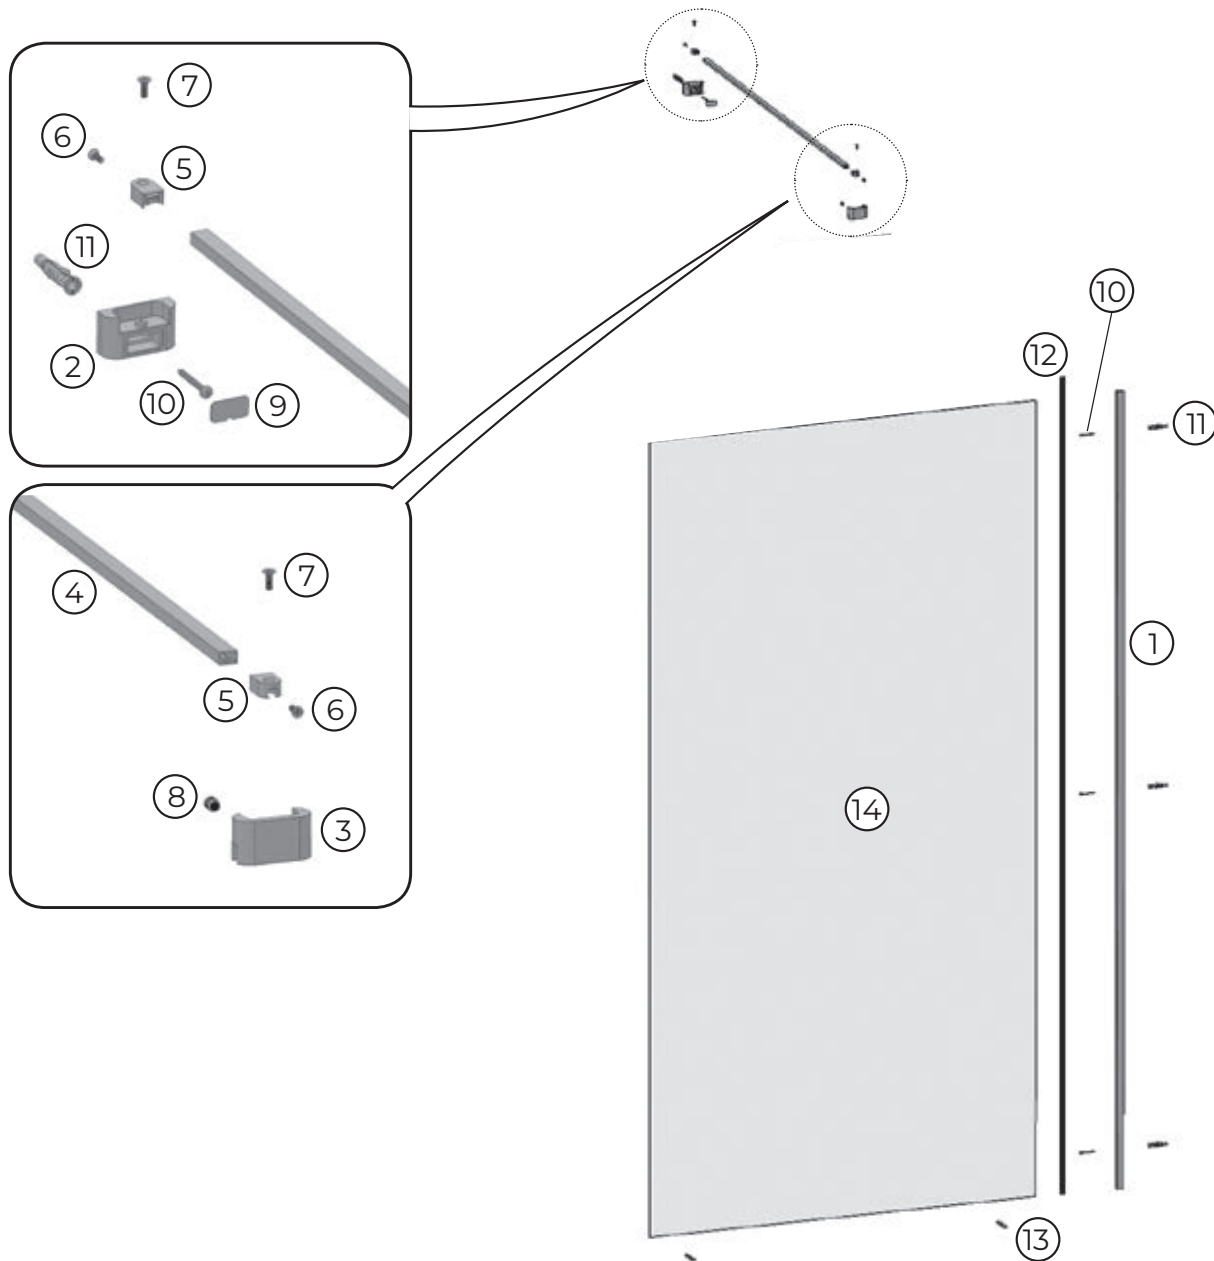

kielle

20726WI1100

No.	Material code	Name	QTY
1	XVD23401U2000	Wall profile	1
2	X3CRPL010000A	Profile attachment - wall	1
3	X3CRPL011000A	Profile attachment - glass	1
4	XVC25506U1200	Wall support bar	1
5	X3CRPL012000A	Wall support bar ending	1
6	X97982035130	Screw 3,5 × 13 DIN 7982	2
7	X90965040120	Screw M4 × 12 DIN 965	2
8	X96000080080	Screw 8 × 8 DIN 913	1
9	X3CR0010010Z	Wall support bar cover	1
10	X94000040400	Dowel screw 4 × 40 DIN 96	4
11	X20600080000	Dowel SX 8 FISCHER	4
12	X8H286900100	Glazing profile	1
13	X8H893000100	Plastic profile	2
14	X4Z160J97A92W	Glass 6,0 × 1997 × 1092	1