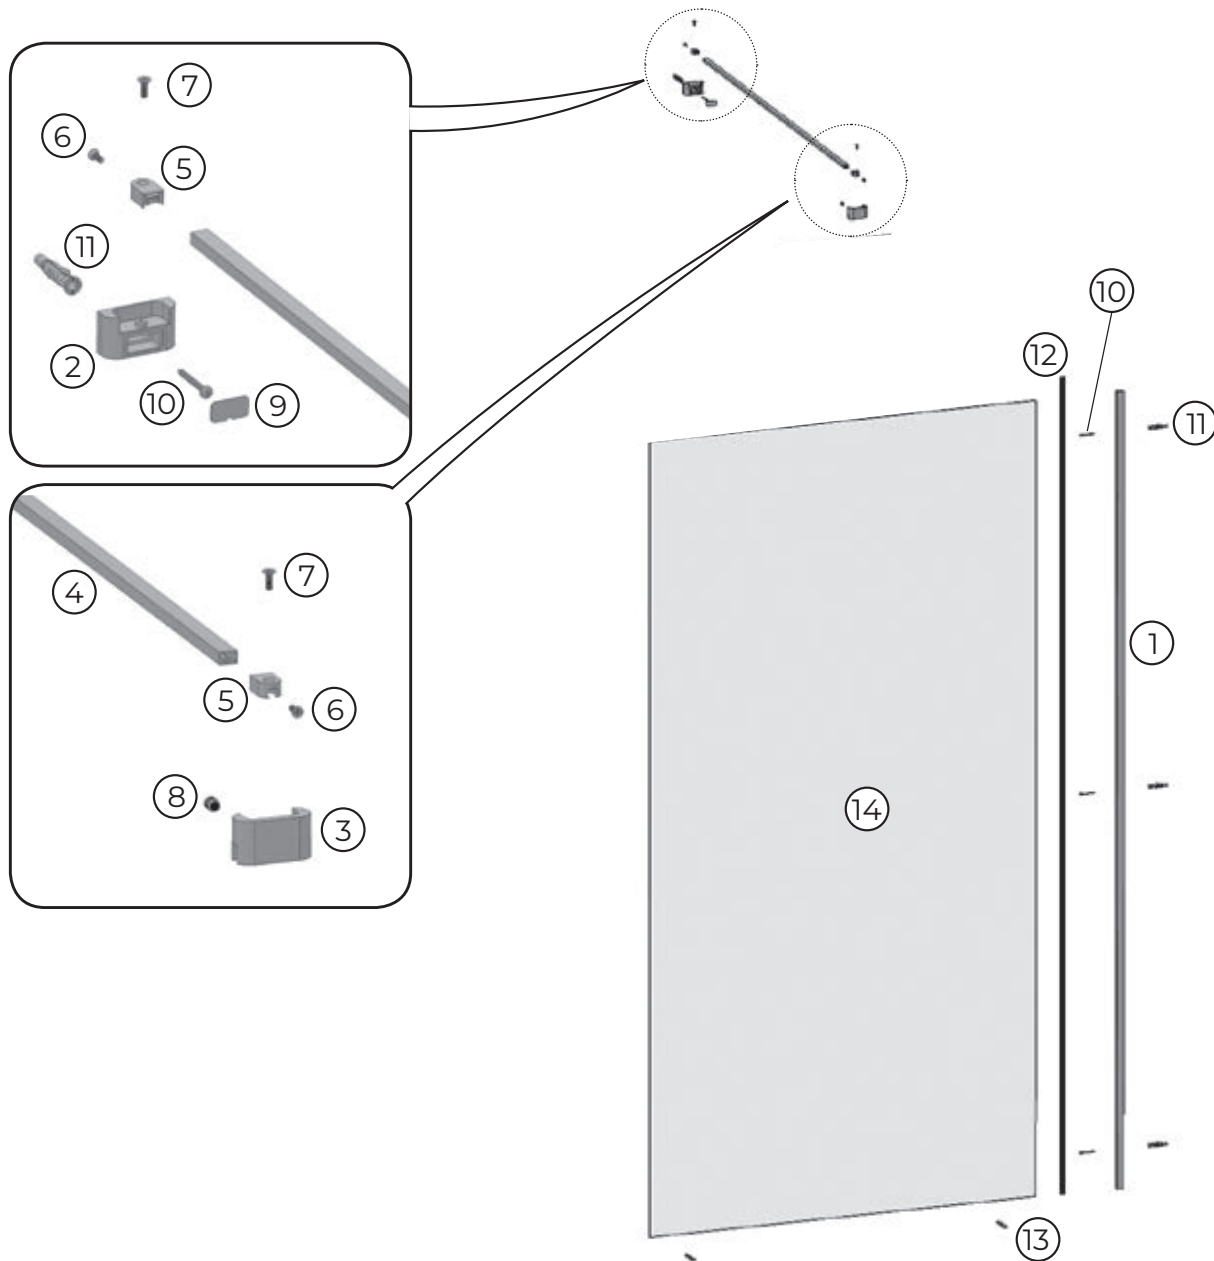

kielle

20726WI1104

No.	Material code	Name	QTY
1	XVD2340132000	Wall profile	1
2	X3CRPL0100003	Profile attachment - wall	1
3	X3CRPL0110003	Profile attachment - glass	1
4	XVC2550631200	Wall support bar	1
5	X3CRPL0120003	Wall support bar ending	1
6	X97982035130	Screw 3,5 × 13 DIN 7982	2
7	X90965040120	Screw M4 × 12 DIN 965	2
8	X96000080083	Screw 8 × 8 DIN 913	1
9	X3CR00100103	Wall support bar cover	1
10	X94000040400	Dowel screw 4 × 40 DIN 96	4
11	X20600080000	Dowel SX 8 FISCHER	4
12	X8H286900100	Glazing profile	1
13	X8H893000100	Plastic profile	2
14	X4Z160J97A92W	Glass 6,0 × 1997 × 1092	1