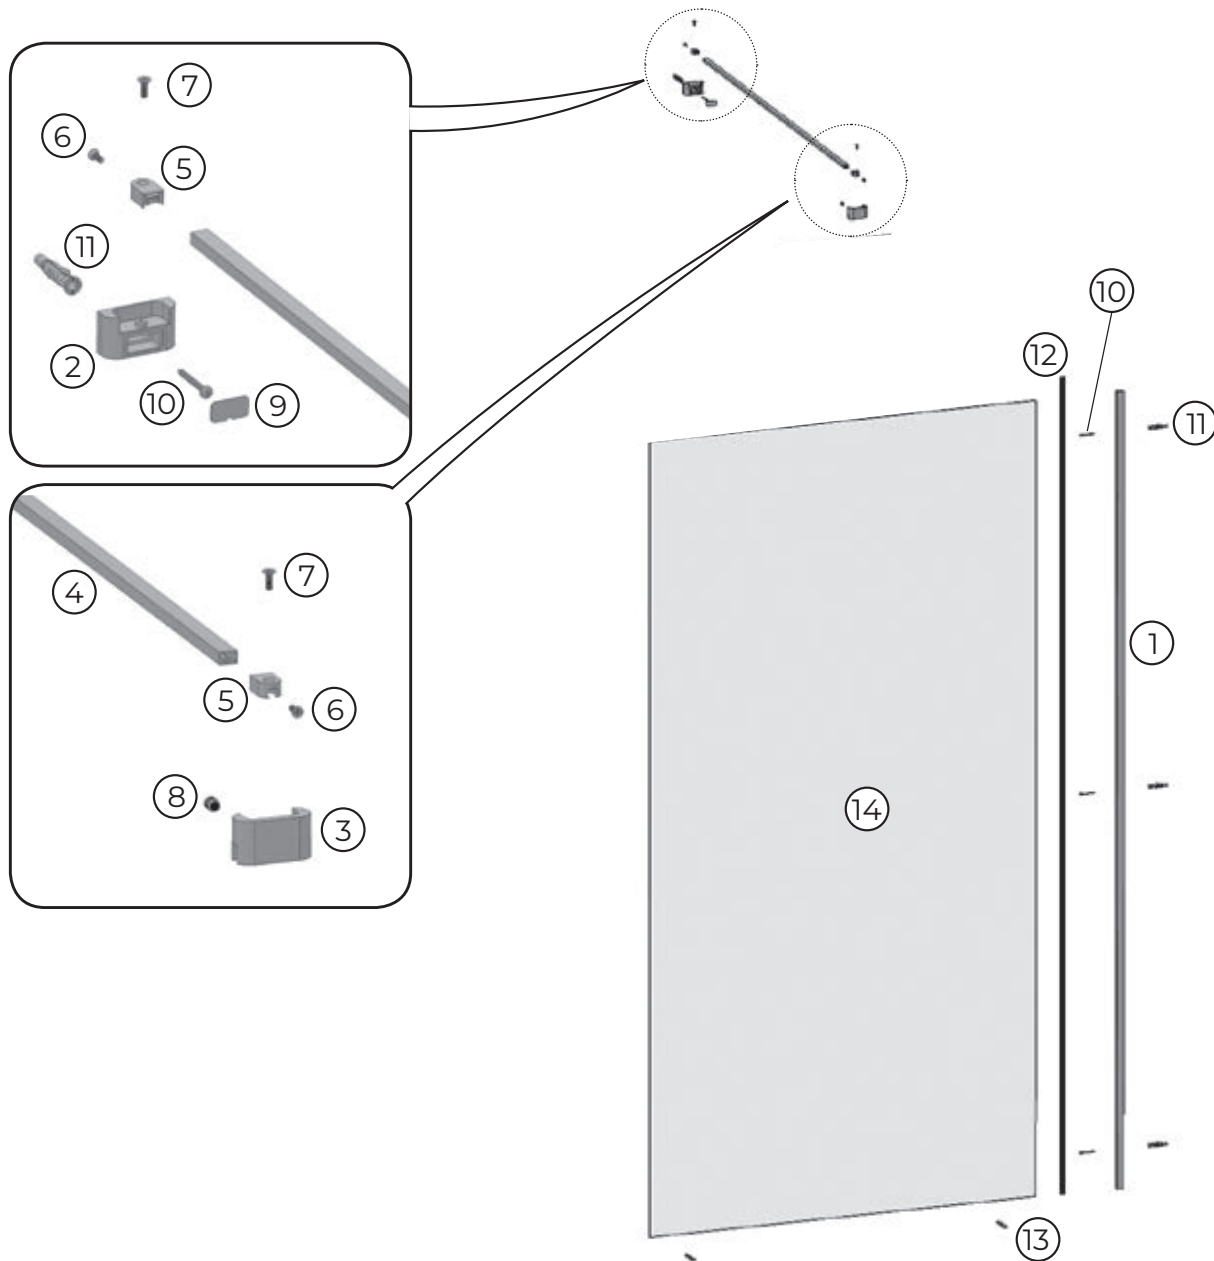

# 20726WI1200

No.	Material code	Name	QTY
1	XVD23401U2000	Wall profile	1
2	X3CRPL010000A	Profile attachment – wall	1
3	X3CRPL011000A	Profile attachment – glass	1
4	XVC25506U1200	Wall support bar	1
5	X3CRPL012000A	Wall support bar ending	1
6	X97982035130	Screw 3,5 × 13 DIN 7982	2
7	X90965040120	Screw M4 × 12 DIN 965	2
8	X96000080080	Screw 8 × 8 DIN 913	1
9	X3CR0010010Z	Wall support bar cover	1
10	X94000040400	Dowel screw 4 × 40 DIN 96	4
11	X20600080000	Dowel SX 8 FISCHER	4
12	X8H286900100	Glazing profile	1
13	X8H893000100	Plastic profile	2
14	X4Z160J97B92W	Glass 6,0 × 1997 × 1192	1