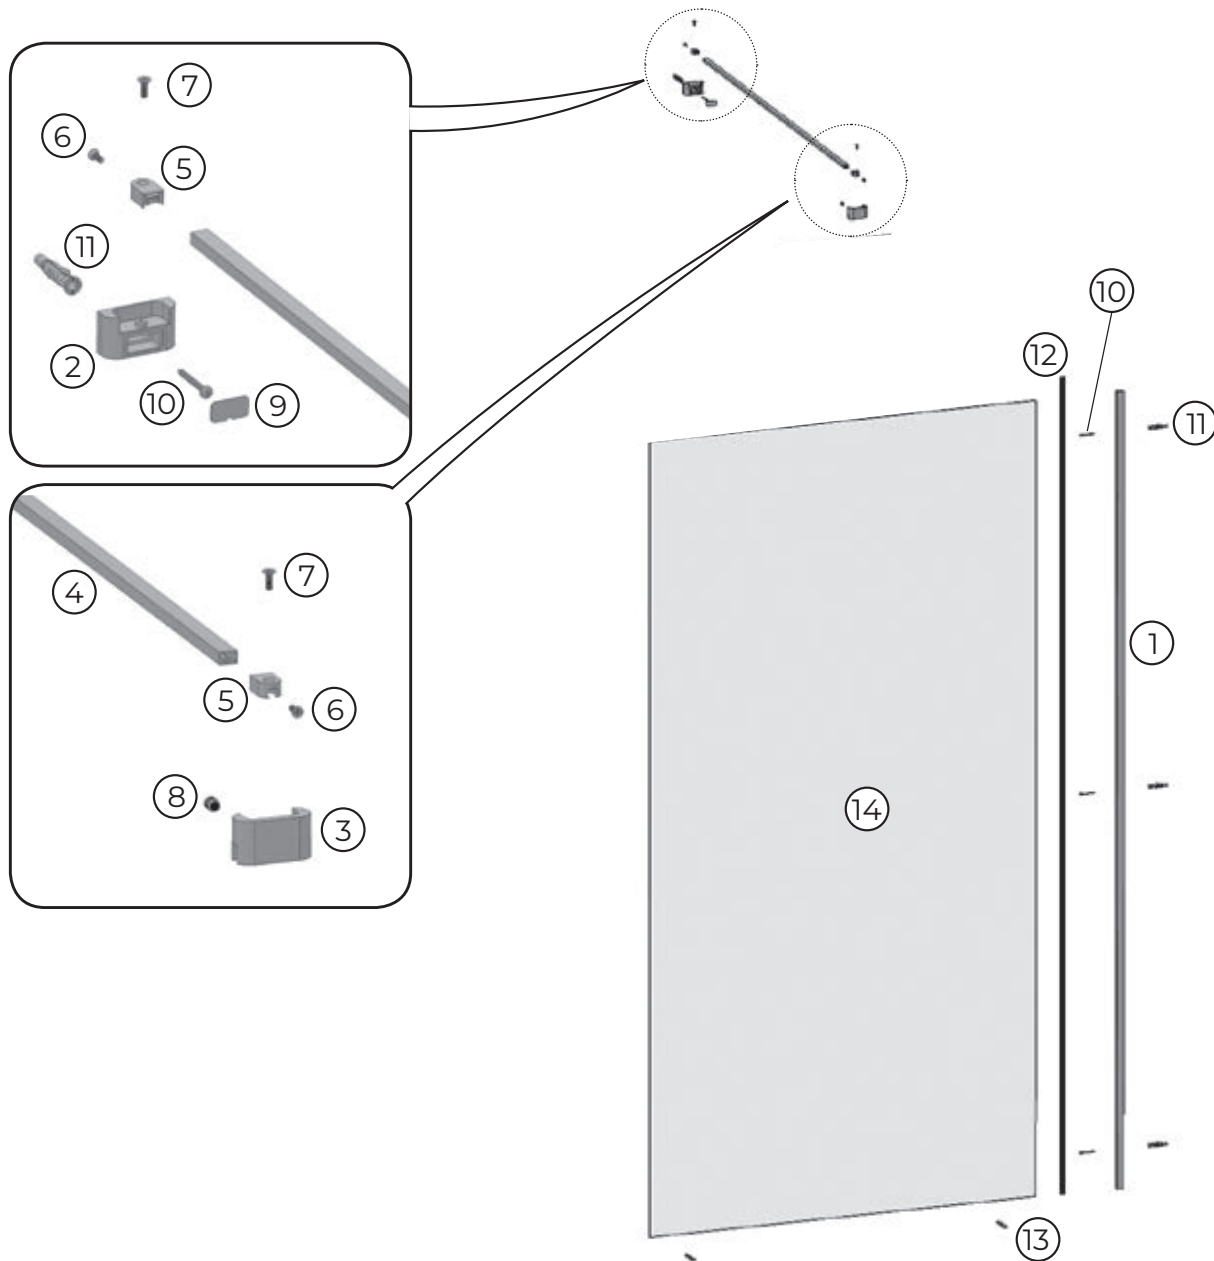

# 20726WI1204

No.	Material code	Name	QTY
1	XVD2340132000	Wall profile	1
2	X3CRPL0100003	Profile attachment - wall	1
3	X3CRPL0110003	Profile attachment - glass	1
4	XVC2550631200	Wall support bar	1
5	X3CRPL0120003	Wall support bar ending	1
6	X97982035130	Screw 3,5 × 13 DIN 7982	2
7	X90965040120	Screw M4 × 12 DIN 965	2
8	X96000080083	Screw 8 × 8 DIN 913	1
9	X3CR00100103	Wall support bar cover	1
10	X94000040400	Dowel screw 4 × 40 DIN 96	4
11	X20600080000	Dowel SX 8 FISCHER	4
12	X8H286900100	Glazing profile	1
13	X8H893000100	Plastic profile	2
14	X4Z160J97B92W	Glass 6,0 × 1997 × 1192	1