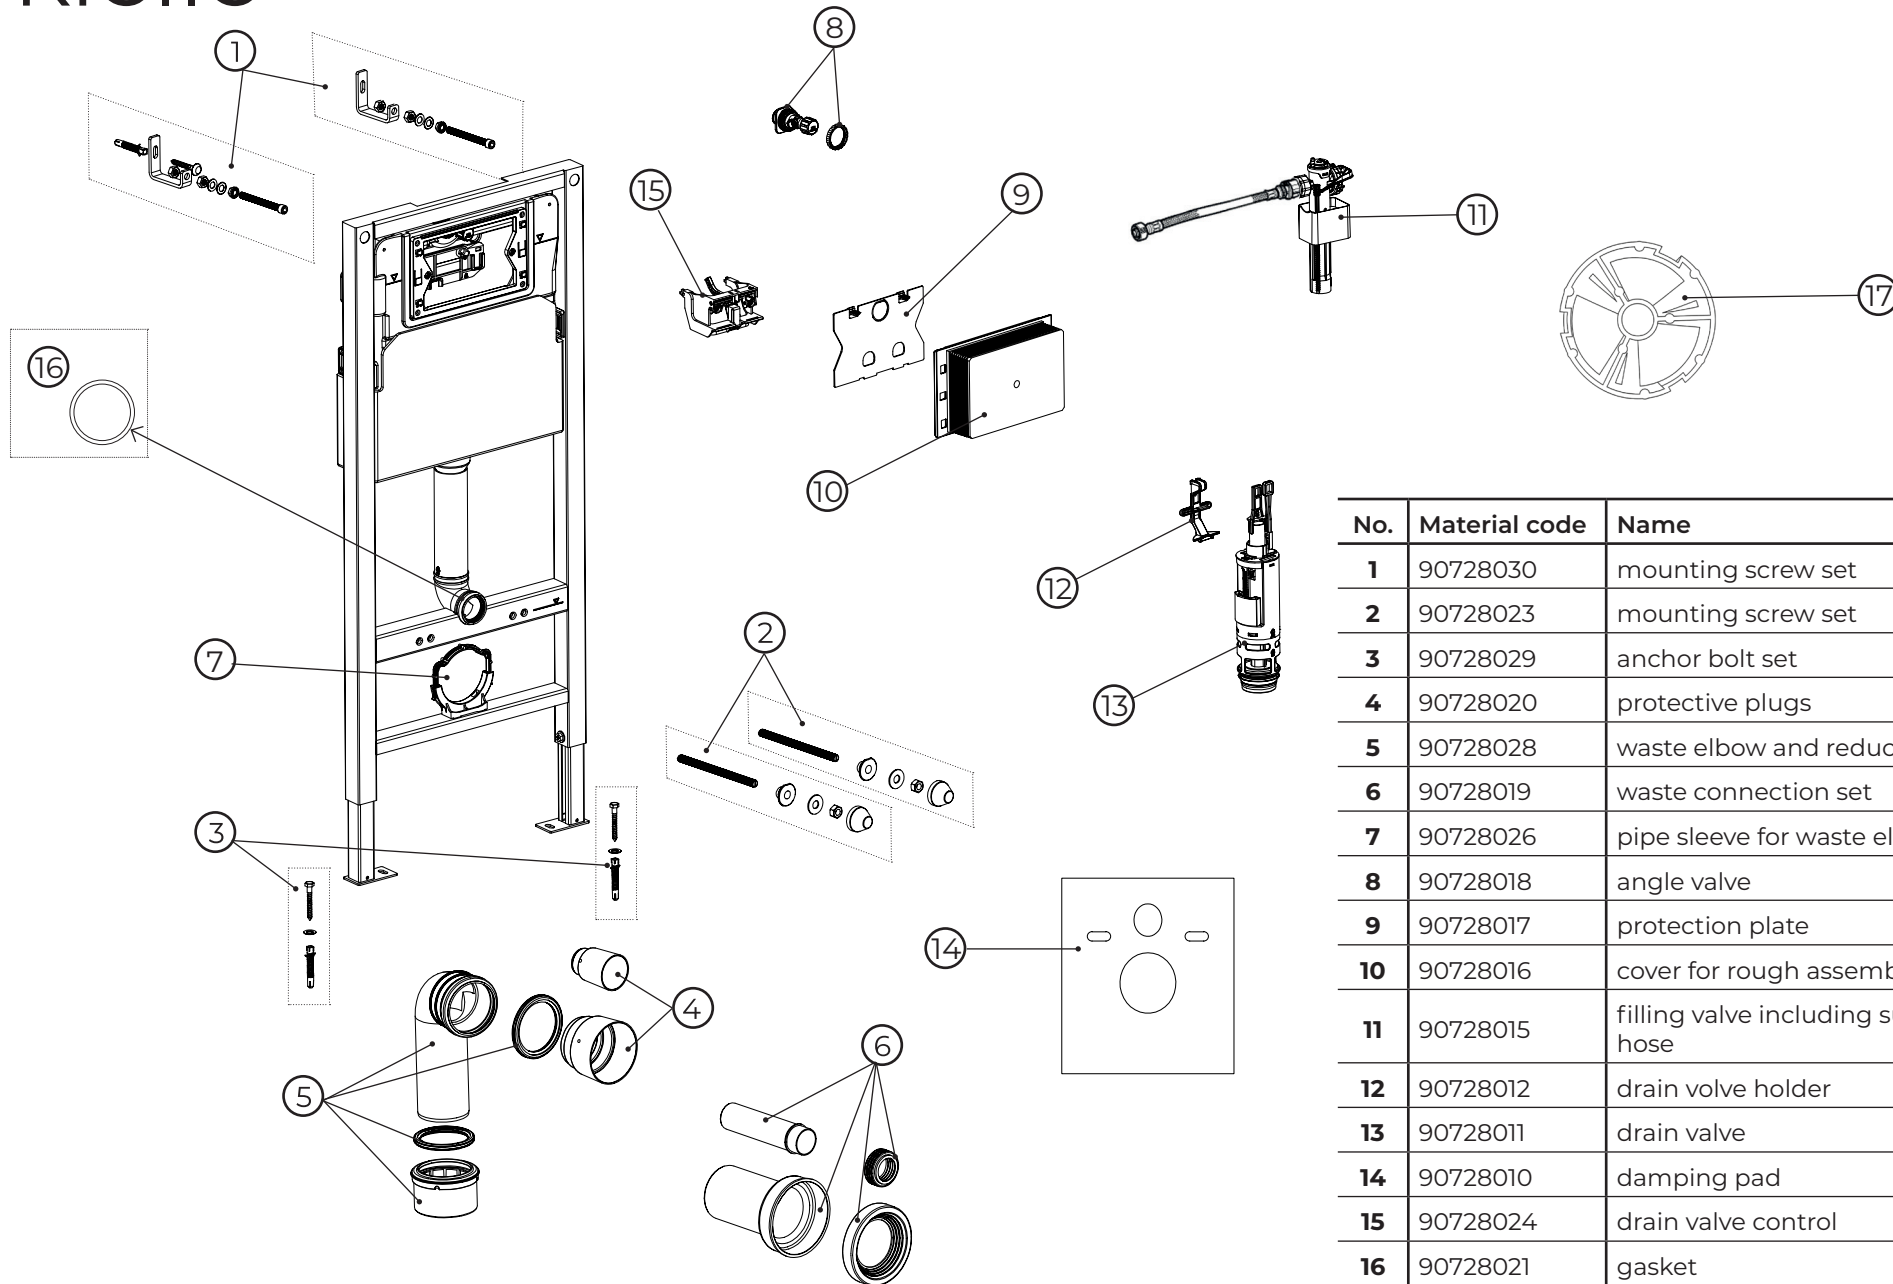

kielle

70028550

No.	Material code	Name	QTY
1	90728030	mounting screw set	1
2	90728023	mounting screw set	1
3	90728029	anchor bolt set	1
4	90728020	protective plugs	1
5	90728028	waste elbow and reducer	1
6	90728019	waste connection set	1
7	90728026	pipe sleeve for waste elbow	1
8	90728018	angle valve	1
9	90728017	protection plate	1
10	90728016	cover for rough assembly	1
11	90728015	filling valve including supply hose	1
12	90728012	drain volve holder	1
13	90728011	drain valve	1
14	90728010	damping pad	1
15	90728024	drain valve control	1
16	90728021	gasket	1
17	90728022	flushing reduction	1