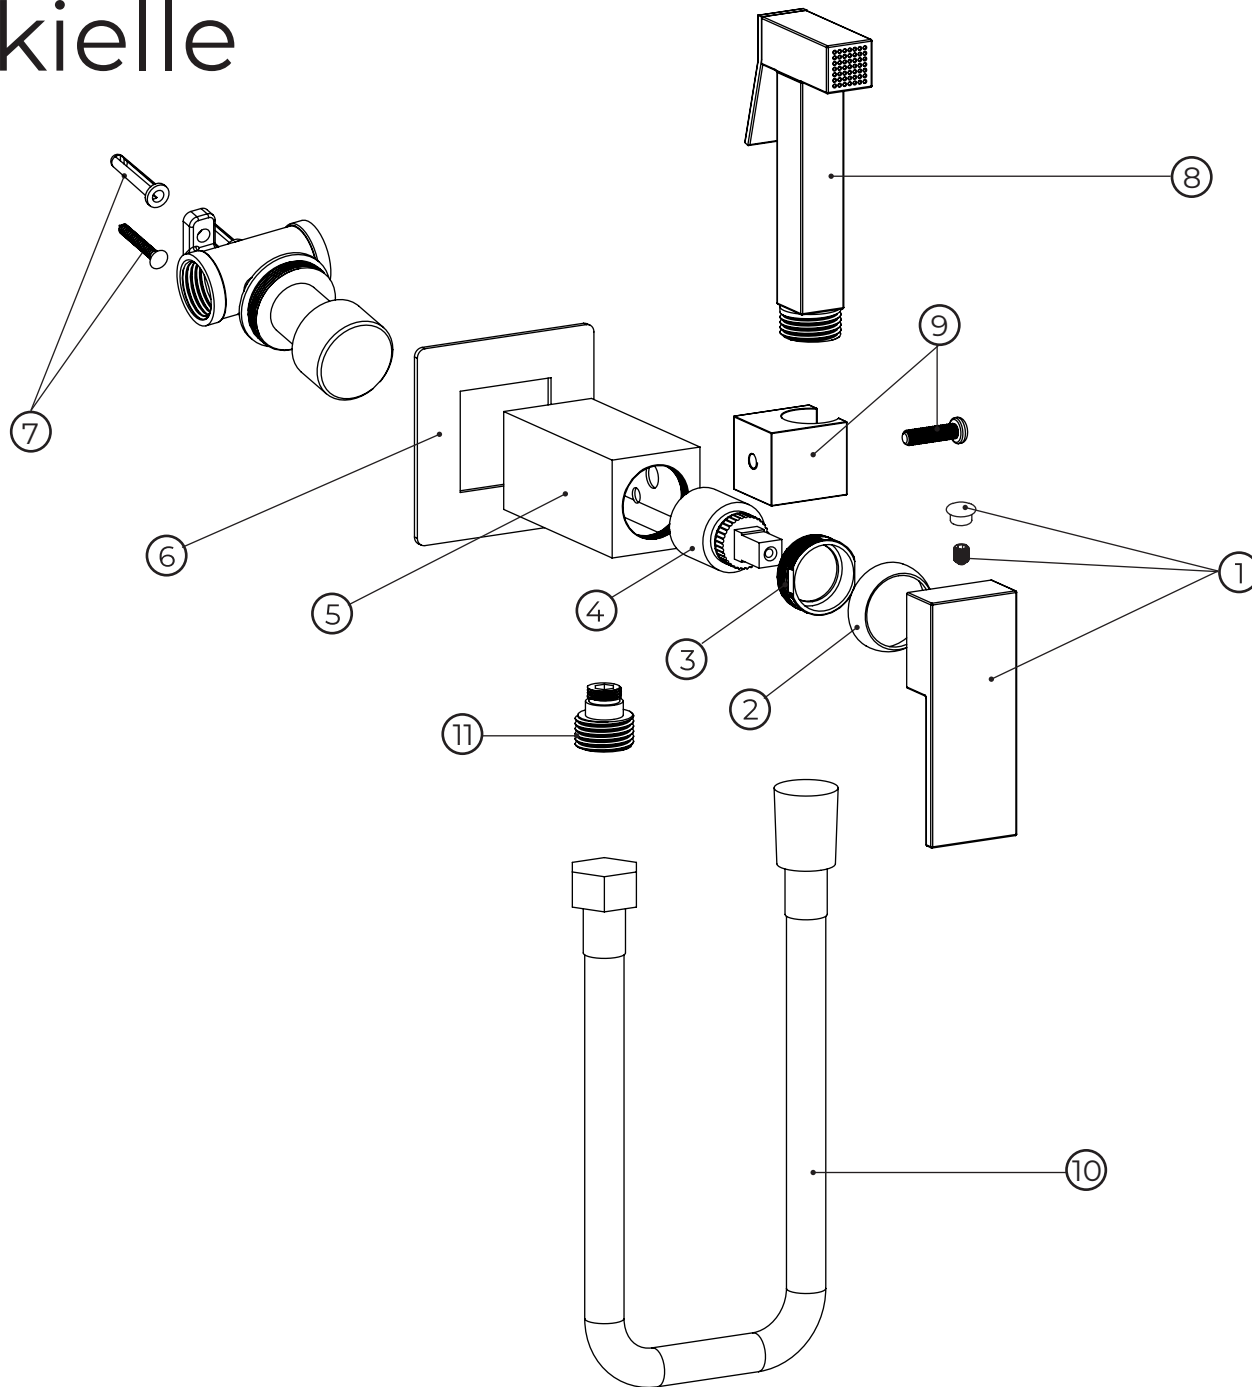

kielle

10411214

No.	Material code	Name	QTY
1	90111ND29B	Handle set – black	1
2	90103ND8B	Brass beauty cover – black	1
3	90103ND60	Pressing nut	1
4	90103ND50	Cartridge	1
5	90111ND27B	Body cover – black	1
6	90111ND30B	Rosette – black	1
7	90103ND70	Assembly kit	1
8	90111ND28B	Shower – black	1
9	90111ND9B	Bracket – black	1
10	90103ND10B	Hose – black	1
11	90103ND9B	Hose connection – black	1