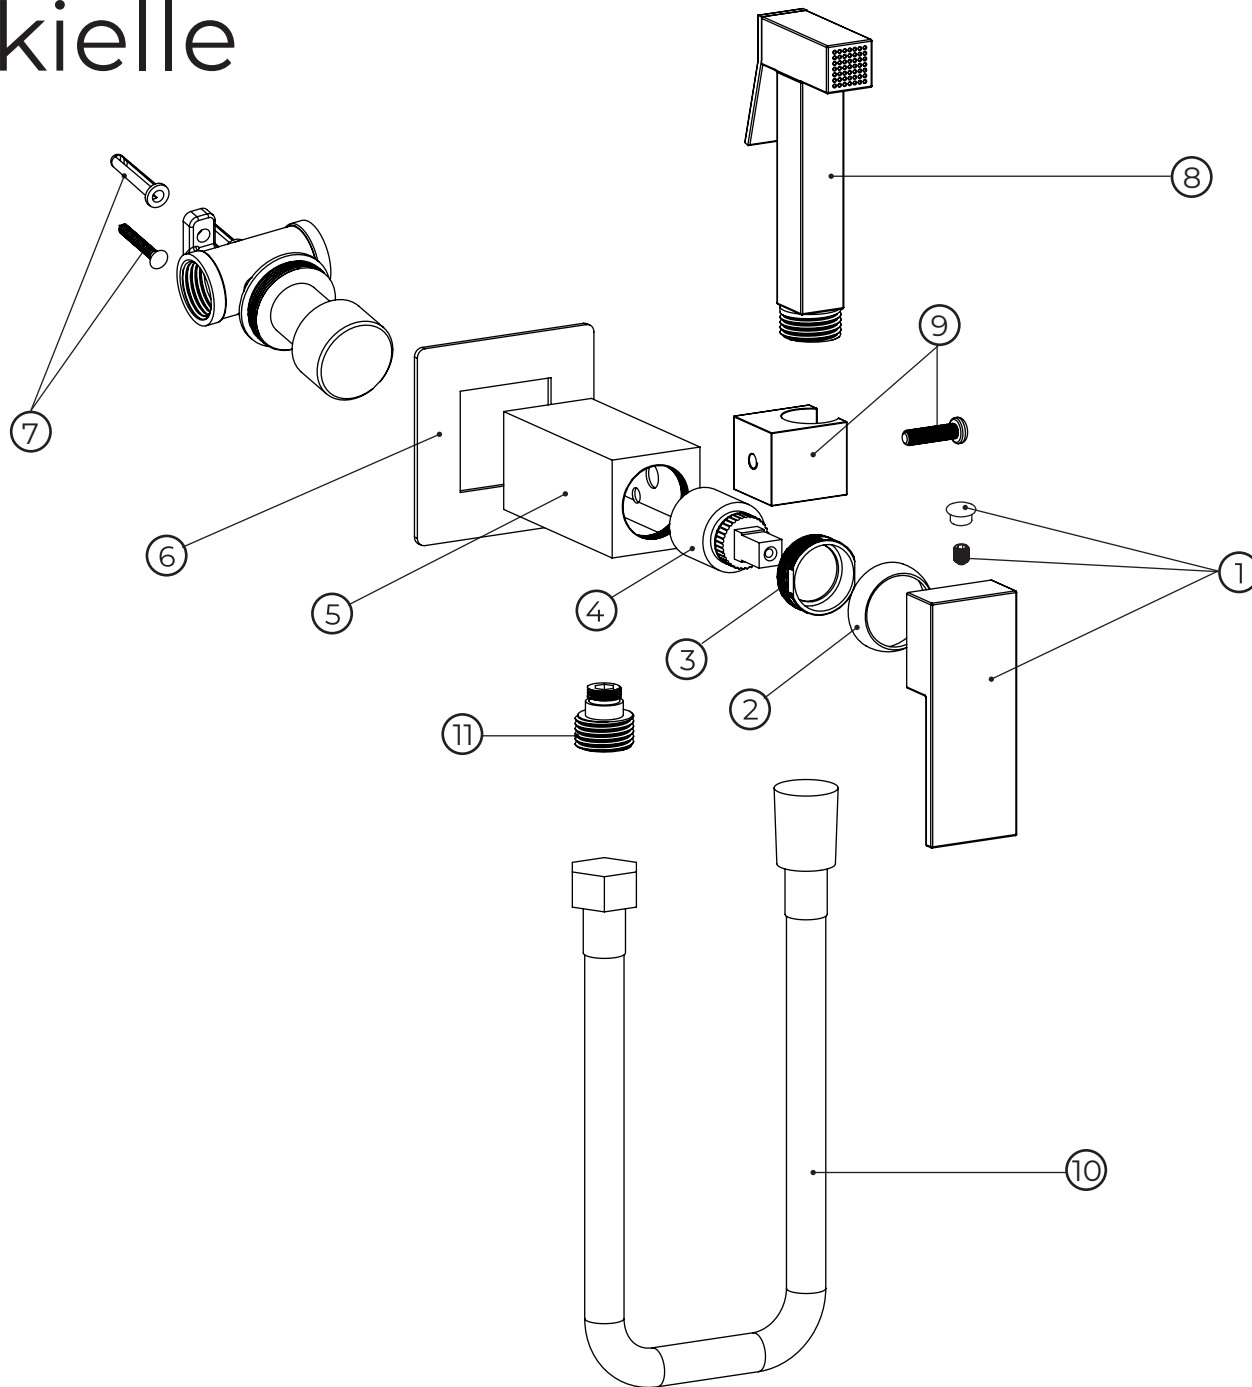

kielle

10411210

No.	Material code	Name	QTY
1	90111ND29C	Handle set - chrome	1
2	90103ND8C	Brass beauty cover - chrome	1
3	90103ND60	Pressing nut	1
4	90103ND50	Cartridge	1
5	90111ND27C	Body cover - chrome	1
6	90111ND30C	Rosette - chrome	1
7	90103ND70	Assembly kit	1
8	90111ND28C	Shower - chrome	1
9	90111ND9C	Bracket - chrome	1
10	90103ND10C	Hose - chrome	1
11	90103ND9C	Hose connection - chrome	1