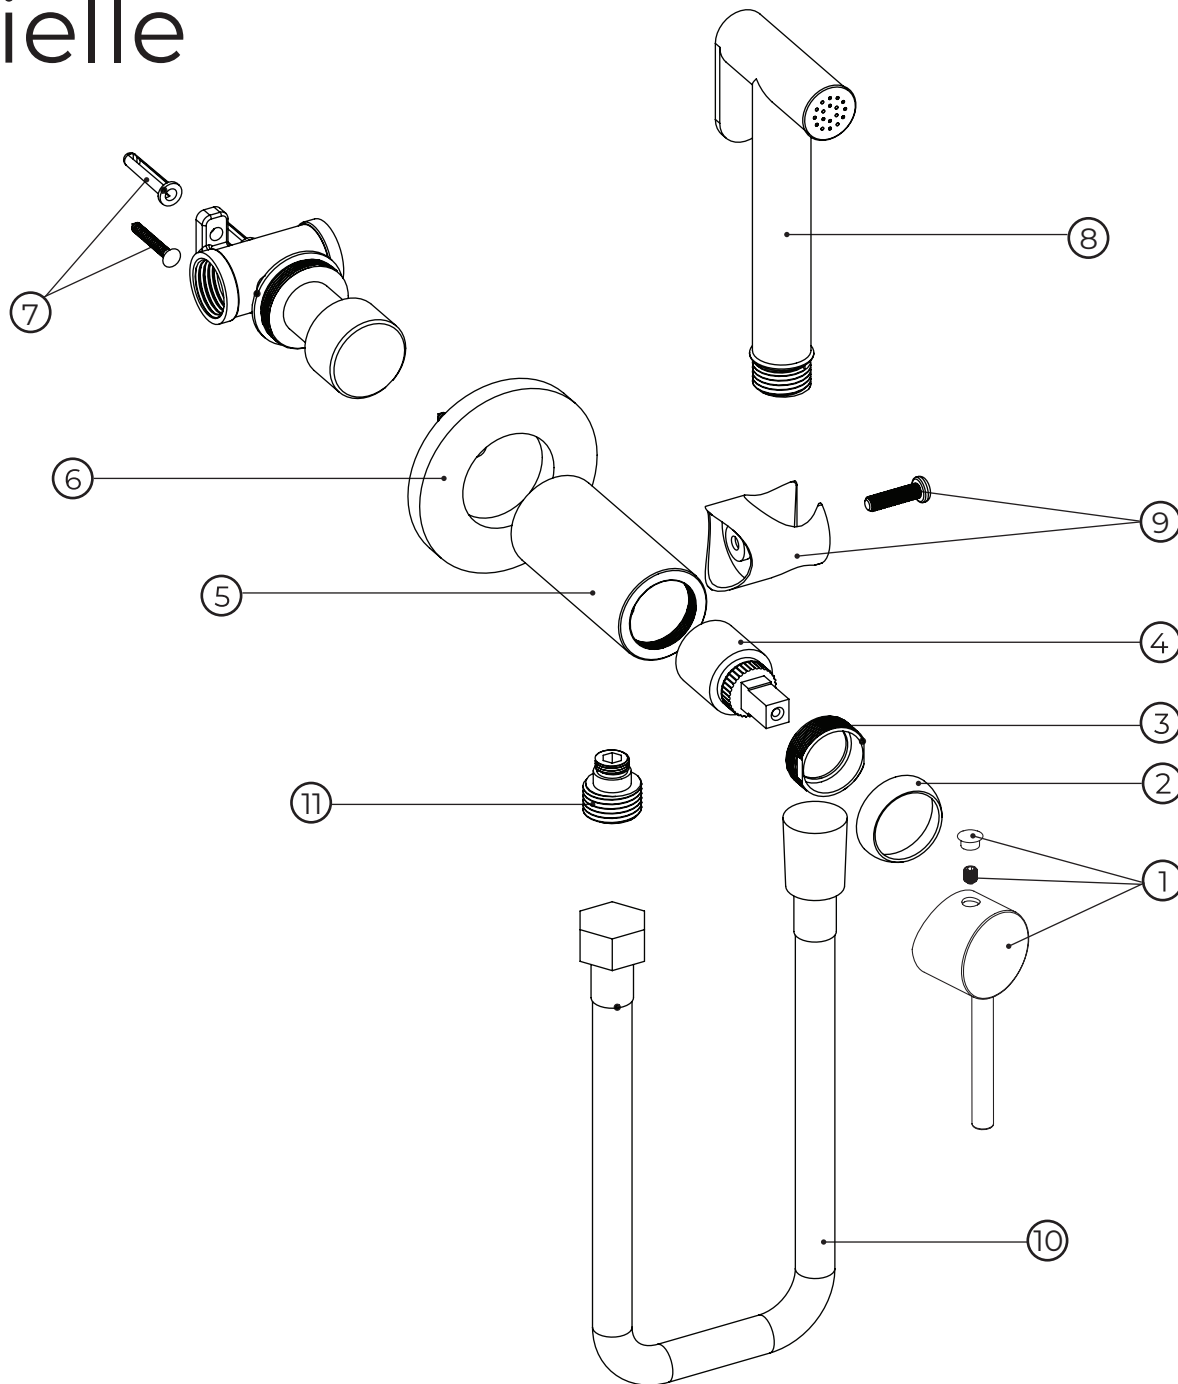

kielle

10402214

No.	Material code	Name	QTY
1	90102ND13B	Handle set - black	1
2	90103ND8B	Brass beauty cover - black	1
3	90103ND60	Pressing nut	1
4	90103ND50	Cartridge	1
5	90102ND12B	Body cover - black	1
6	90102ND15B	Rosette - black	1
7	90103ND70	Assembly kit	1
8	90102ND16B	Shower - black	1
9	90102ND14B	Bracket - black	1
10	90103ND10B	Hose - black	1
11	90103ND9B	Hose connection - black	1