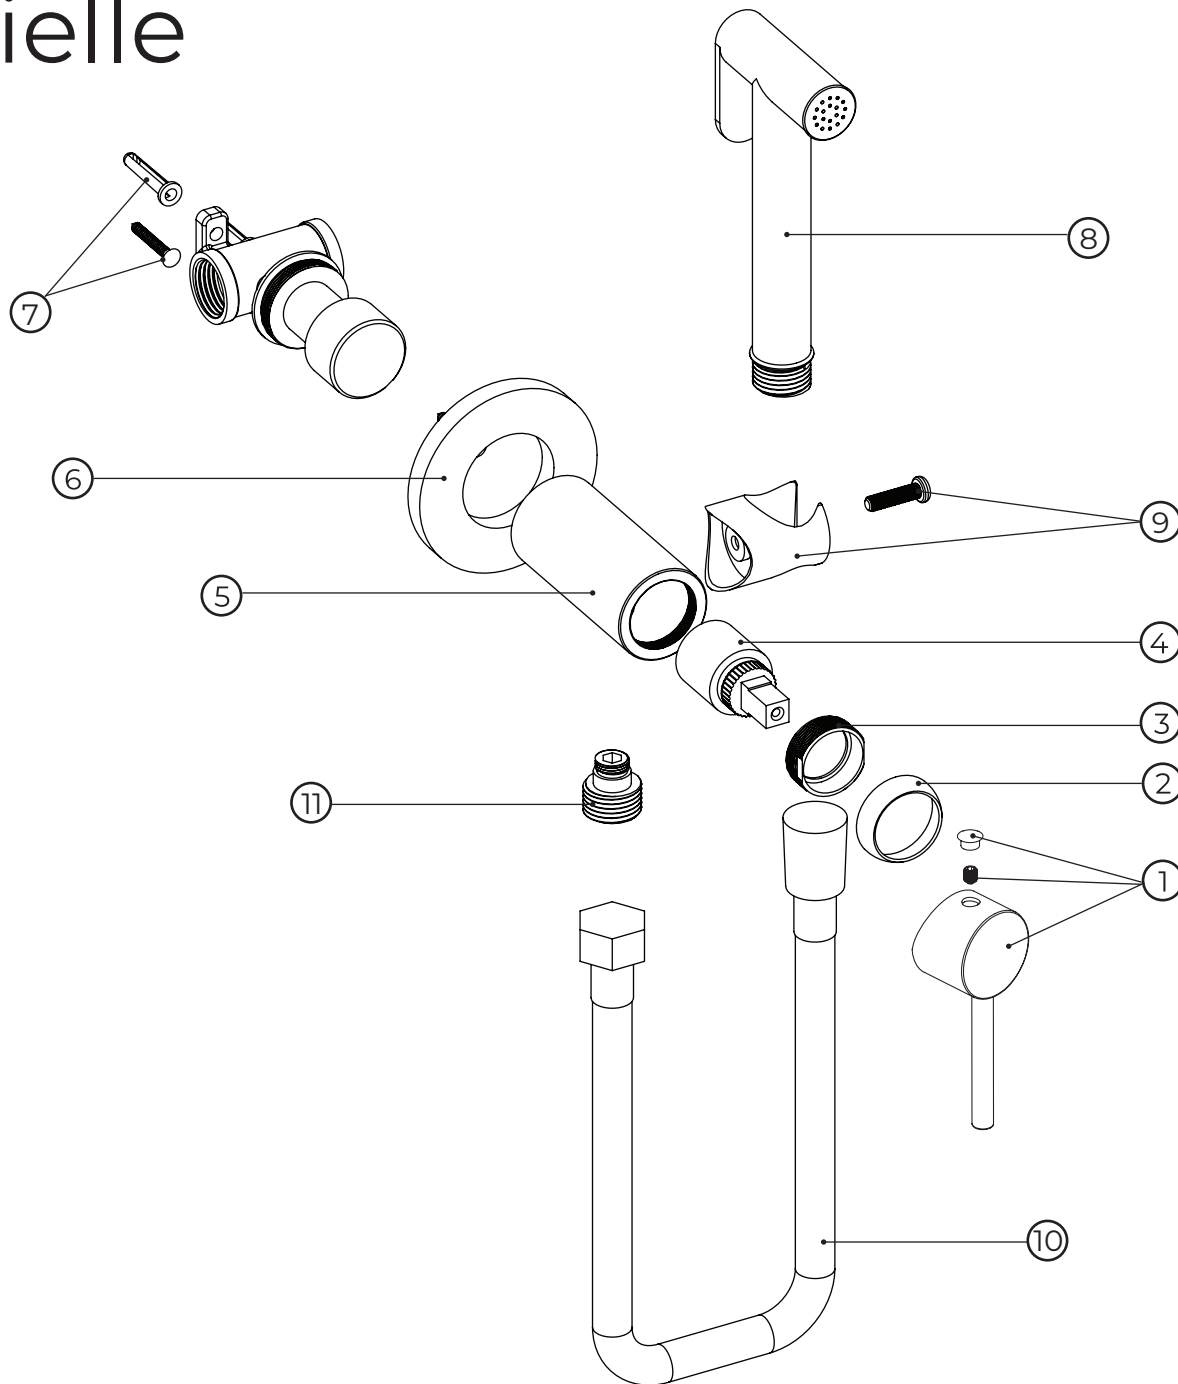

kielle

10402210

No.	Material code	Name	QTY
1	90102ND13C	Handle set - chrome	1
2	90103ND8C	Brass beauty cover - chrome	1
3	90103ND60	Pressing nut	1
4	90103ND50	Cartridge	1
5	90102ND12C	Body cover - chrome	1
6	90102ND15C	Rosette - chrome	1
7	90103ND70	Assembly kit	1
8	90102ND16C	Shower - chrome	1
9	90102ND14C	Bracket - chrome	1
10	90103ND10C	Hose - chrome	1
11	90103ND9C	Hose connection - chrome	1