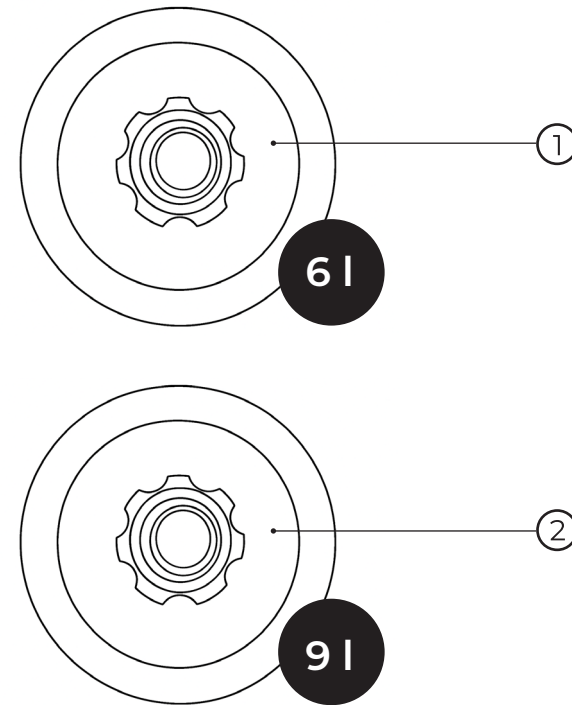

# 20402004E

No.	Material code	Name	QTY
1	90203ND60E	flow restrictor 6 l/min	1
2	90203ND90E	flow restrictor 9 l/min	1