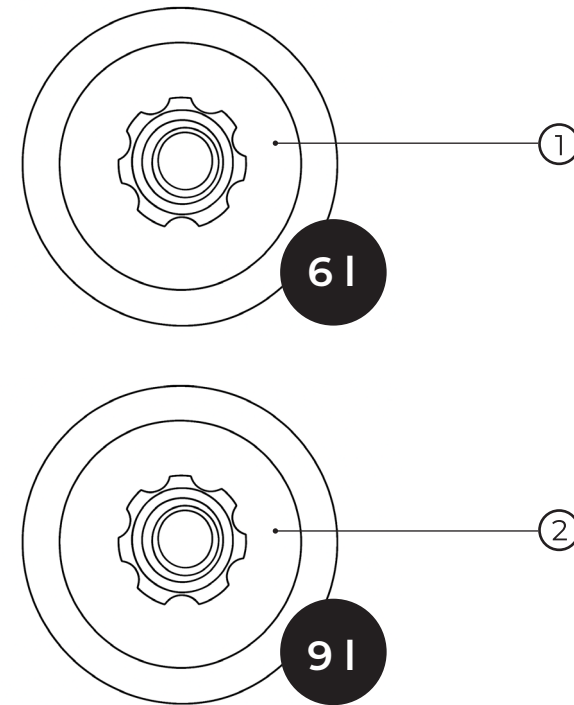

# 20402011E

No.	Material code	Name	QTY
1	90203ND60E	flow restrictor 6 l/min	1
2	90203ND90E	flow restrictor 9 l/min	1