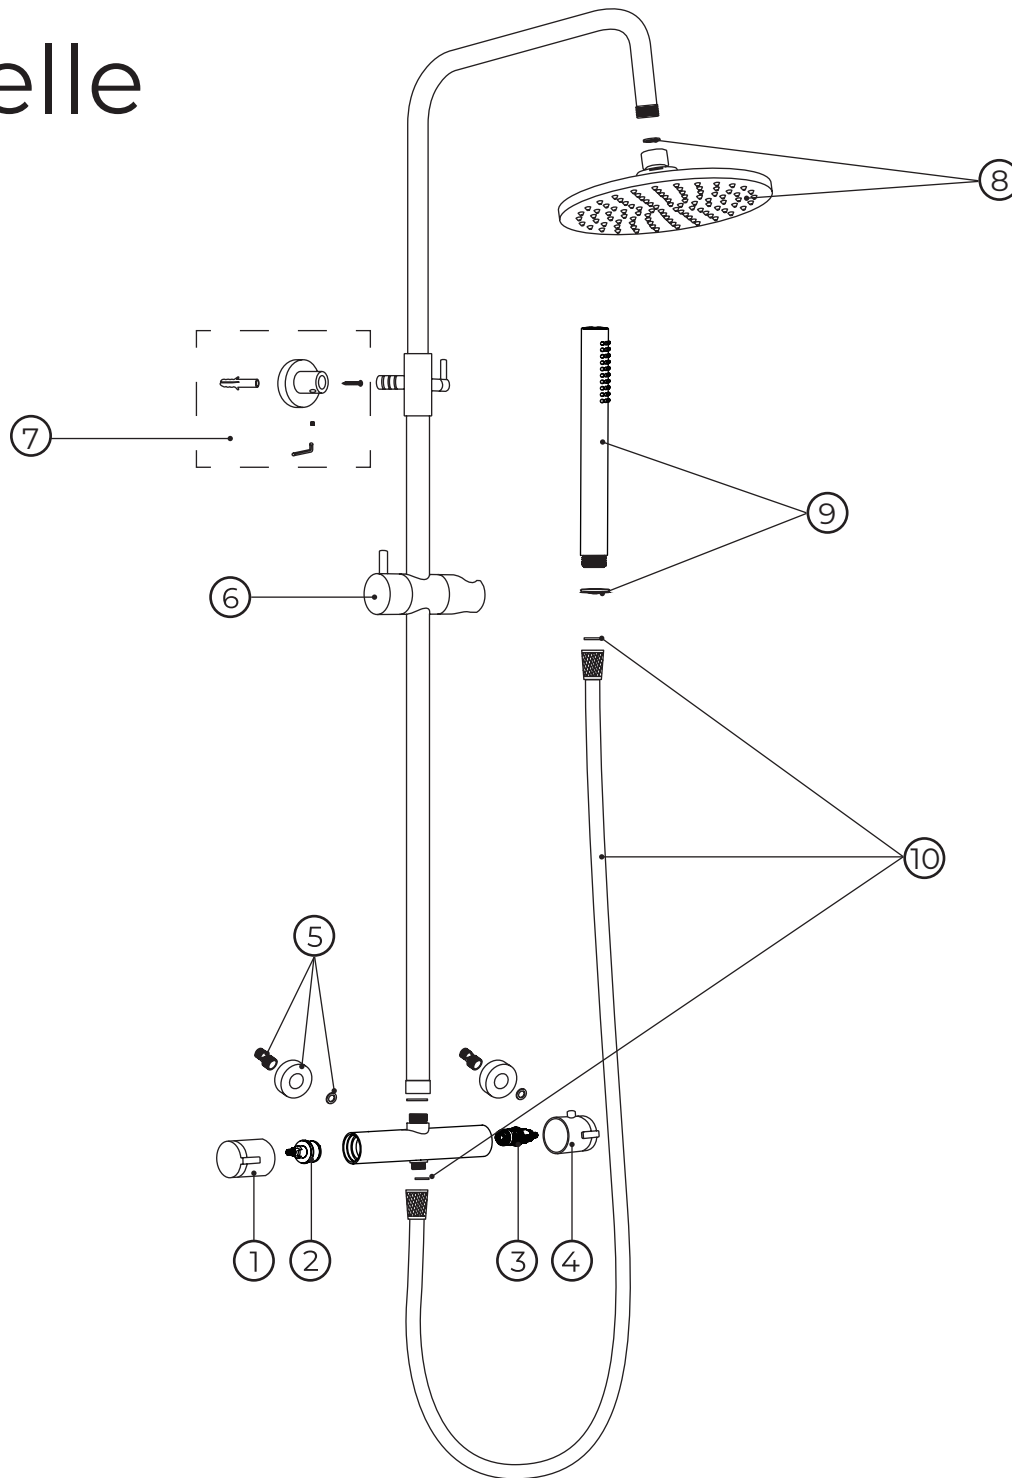

# kielle

# 20602044E

No.	Material code	Name	QTY
1	90203ND4B	Diverter handle, black	1
2	90203ND00	Diverter	1
3	90203ND01	Cartridge	1
4	90203ND5B	Thermostat handle, black	1
5	90203ND3B	S-connection with rosette, black	1
6	90203ND2B	Slider, black	1
7	90203ND1B	Rail connection, black	1
8	20102034	Overhead shower	1
9	20402024E	Hand shower	1
10	20501014	Shower hose 150 cm	1
11	90203ND6B	Thermostatic mixer	1