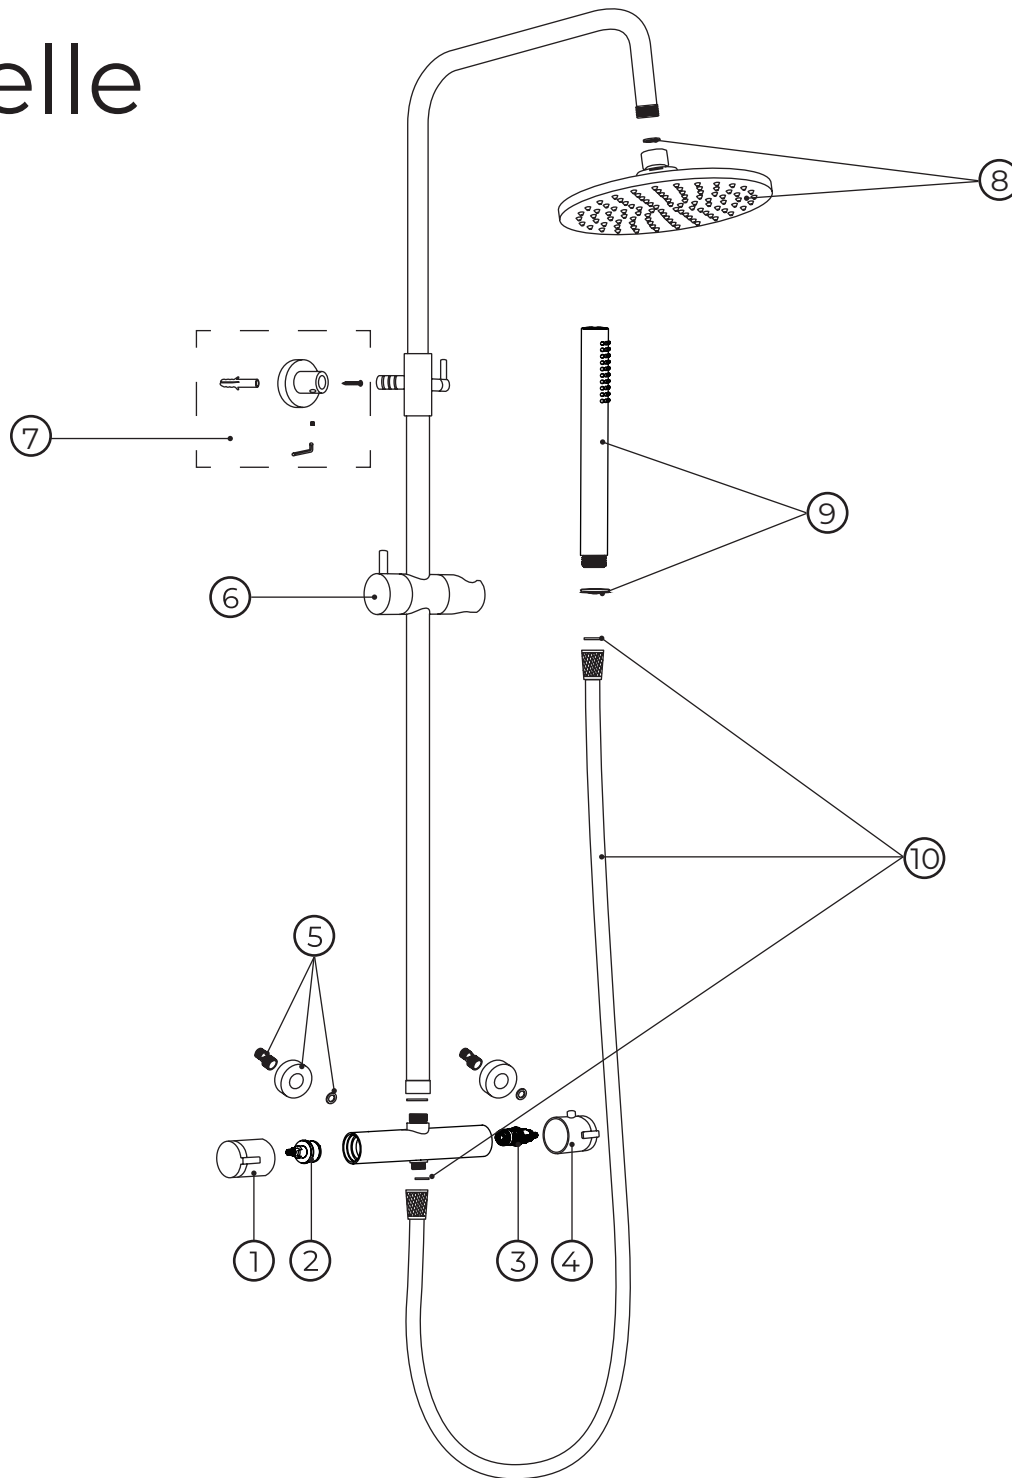

kielle

20602040E

No.	Material code	Name	QTY
1	90203ND4C	Diverter handle, chrome	1
2	90203ND00	Diverter	1
3	90203ND01	Cartridge	1
4	90203ND5C	Thermostat handle, chrome	1
5	90203ND3C	S-connection with rosette, chrome	1
6	90203ND2C	Slider, chrome	1
7	90203ND1C	Rail connection, chrome	1
8	20102030	Overhead shower	1
9	20402020E	Hand shower	1
10	20501010	Shower hose 150 cm	1
11	90203ND6C	Thermostatic mixer	1