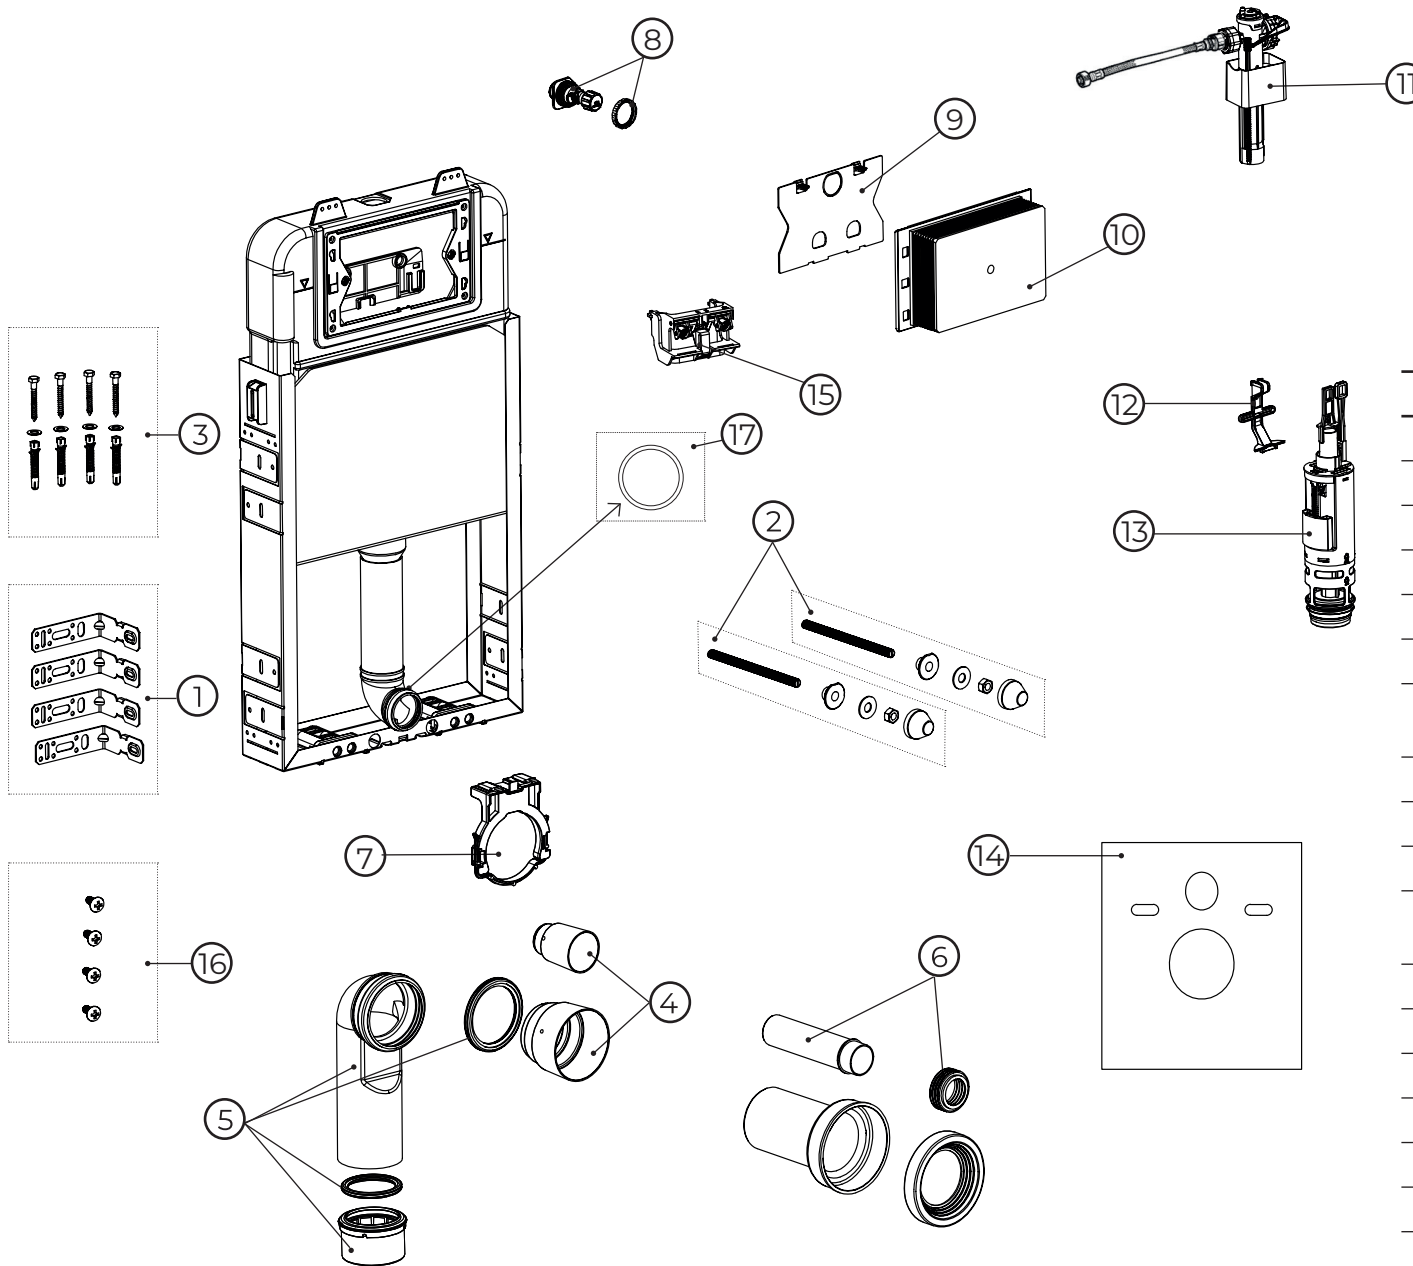

kielle

70028150

No.	Material code	Name	QTY
1	90728032	Mounting brackets	1
2	90728023	Mounting screw set	1
3	90728033	Screw set	1
4	90728020	Protective plugs	1
5	90728027	Waste elbow and reducer	1
6	90728019	Waste conection set	1
7	90728034	Pipe sleeve for waste elbow	1
8	90728018	Angle valve	1
9	90728017	Protection plate	1
10	90728016	Cover for rough assembly	1
11	90728015	Filling valve including supply hose	1
12	90728014	Drain valve holder	1
13	90728013	Drain valve	1
14	90728010	Damping pad	1
15	90728025	Drain valve control	1
16	90728031	Screw set	1
17	90728021	Gasket	1
18	90728022	Flushing reduction	1