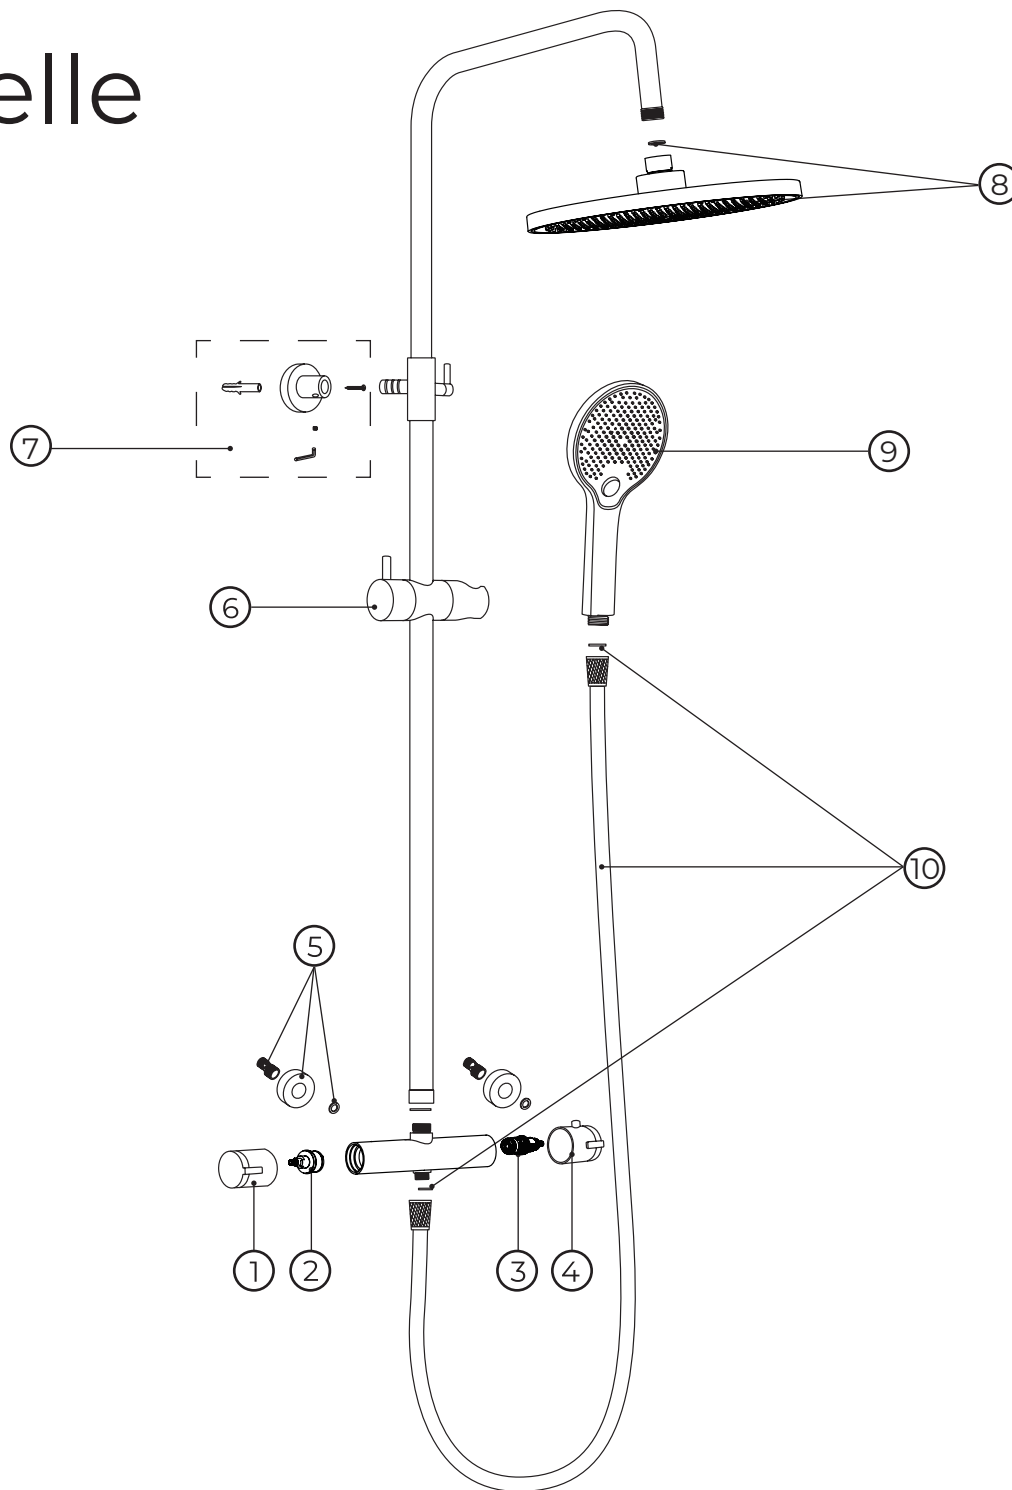

kielle

20627014E

No.	Material code	Name	QTY
1	90203ND4B	Diverter handle, black	1
2	90203ND00	Diverter	1
3	90203ND01	Cartridge	1
4	90203ND5B	Thermostat handle, black	1
5	90203ND3B	S-connection with rosette, black	1
6	90203ND2B	Slider, black	1
7	90203ND1B	Rail connection, black	1
8	20127024	Overhead shower	1
9	20427024E	Hand shower	1
10	20501014	Shower hose 150 cm	1
11	90203ND6B	Thermostatic mixer	1