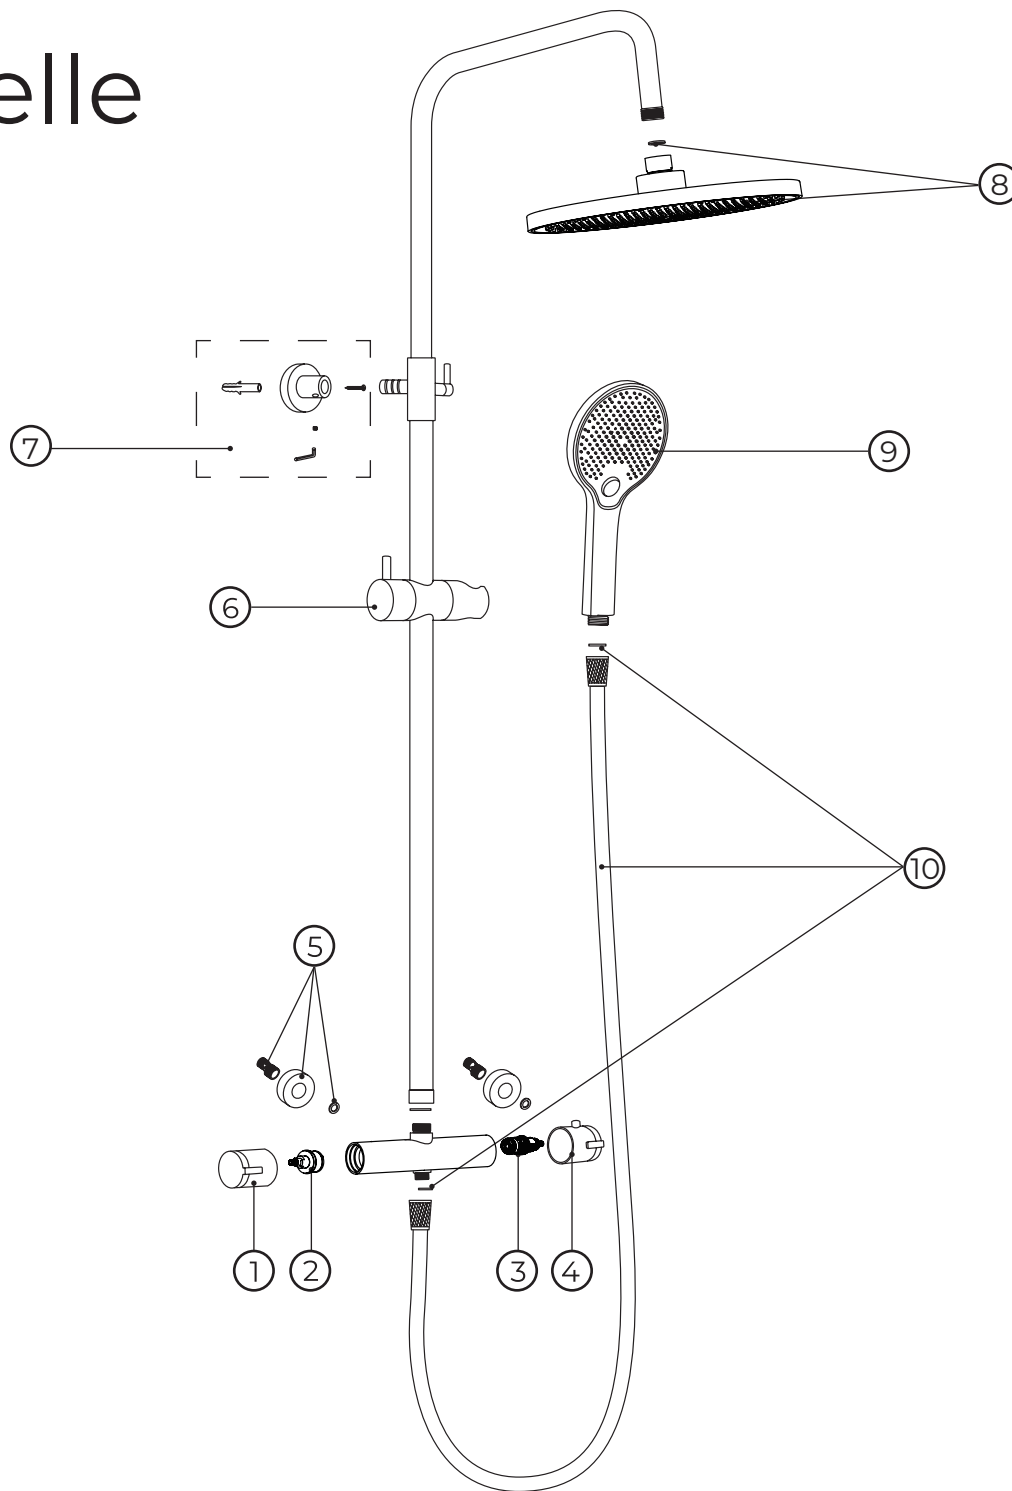

kielle

20627010E

No.	Material code	Name	QTY
1	90203ND4C	Diverter handle, chrome	1
2	90203ND00	Diverter	1
3	90203ND01	Cartridge	1
4	90203ND5C	Thermostat handle, chrome	1
5	90203ND3C	S-connection with rosette, chrome	1
6	90203ND2C	Slider, chrome	1
7	90203ND1C	Rail connection, chrome	1
8	20127020	Overhead shower	1
9	20427020E	Hand shower	1
10	20501010	Shower hose 150 cm	1
11	90203ND6C	Thermostatic mixer	1