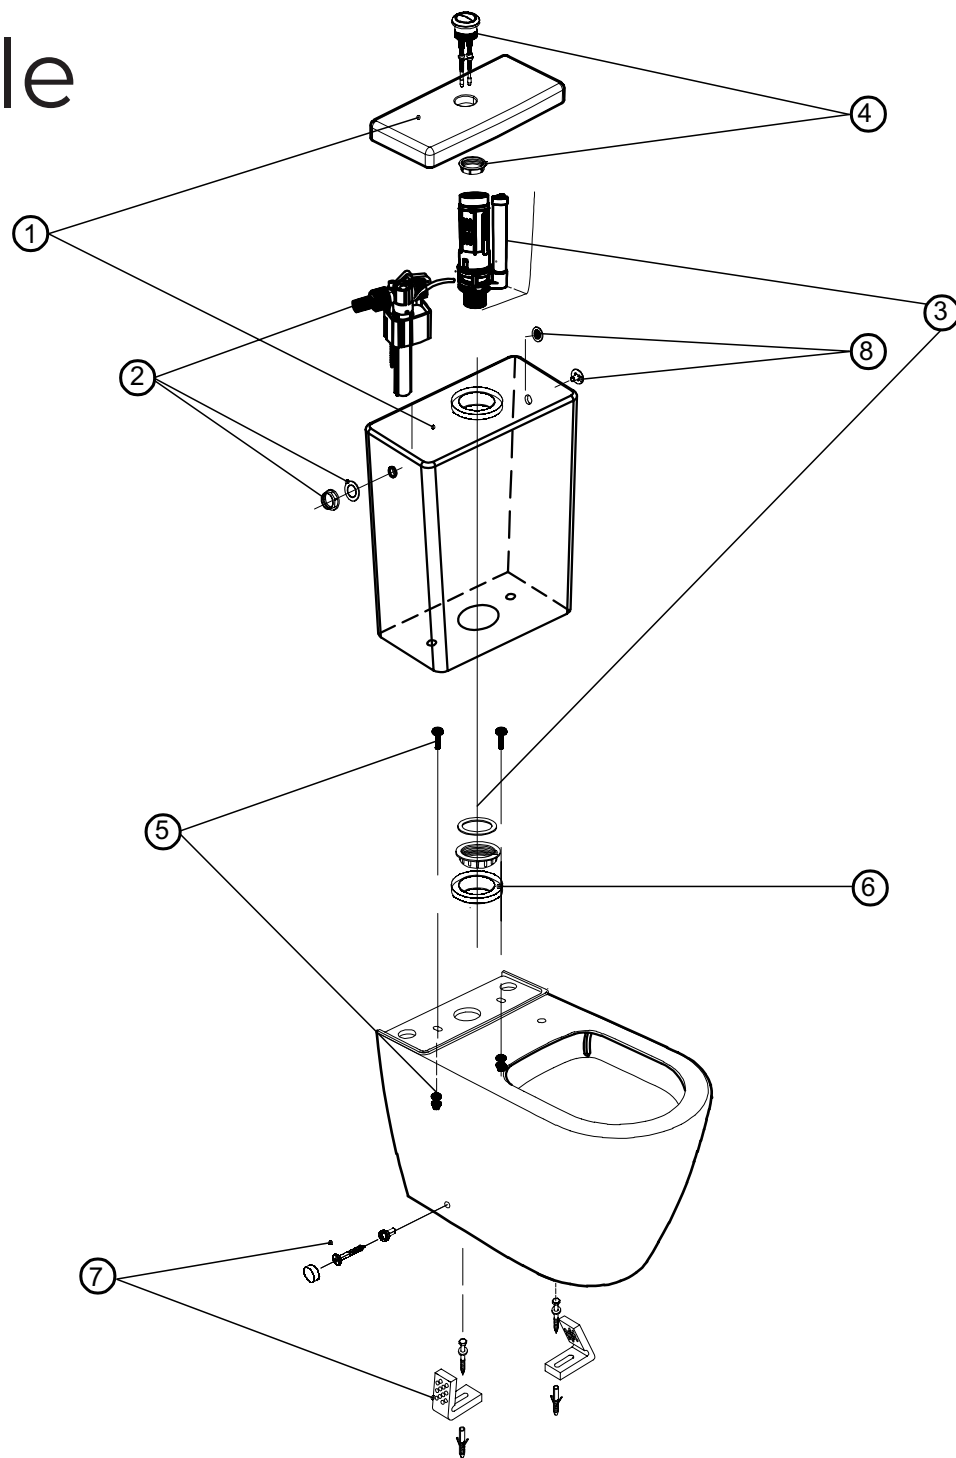

kielle

30227000

No.	Material code	Name	QTY
1	90303ND0	Tank	1
2	90303ND1	Inlet valve	1
3	90303ND2	Outlet valve	1
4	90303ND3	Flushing button	1
5	90303ND4	Fixing screw	2
6	90303ND5	Gasket	1
7	90303ND6	Floor fixing kit	2
8	90303ND7	Hole cap plastic	1
9	90303ND8	Seat cover	1