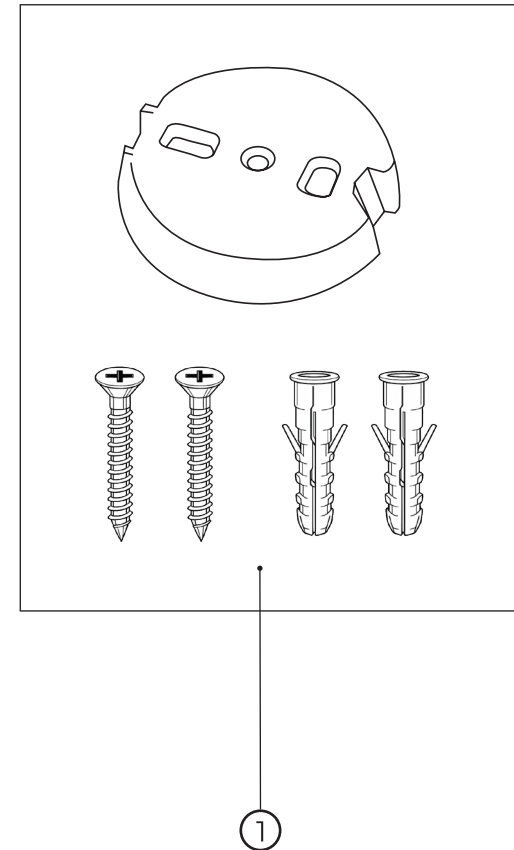

# 40002020

No.	Material code	Name	QTY
1	90403320	Assembly kit	1
2	90403262	Glass	1