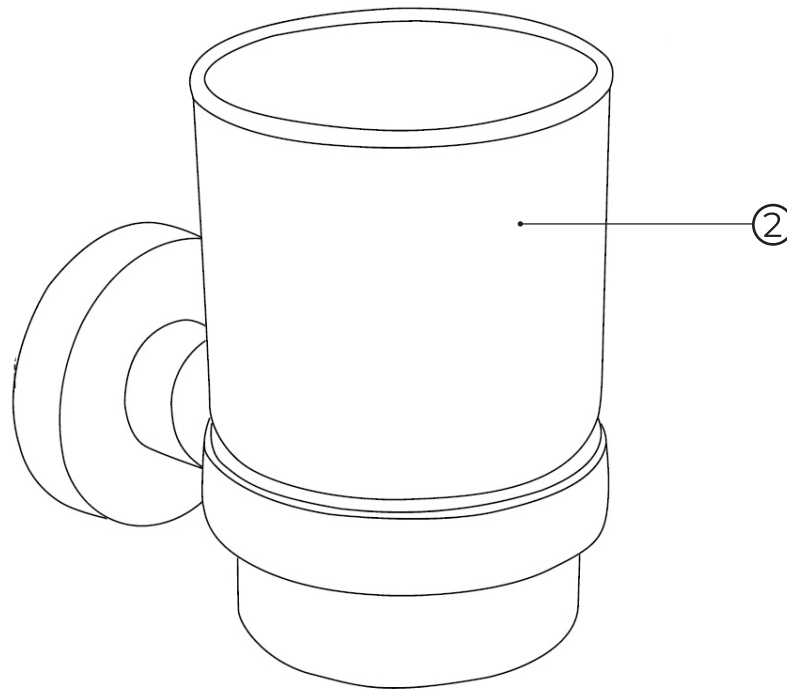

# 40002020

No.	Material code	Name	QTY
1	90403320	Assembly kit	1
2	90403262	Glass	1