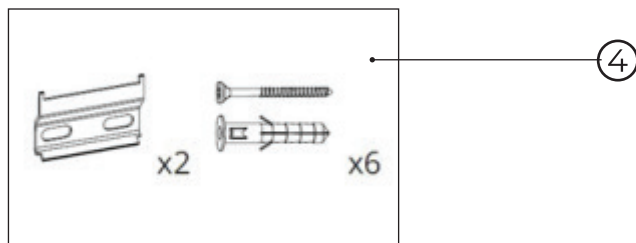

# 50002S90R0

No.	Material code	Name	QTY
1	5000290R0	Vanity unit	1
2	3060290R0	Basin	1
3	90501ND0	Drawer slide	2
4	90501ND4	Assembling package	1