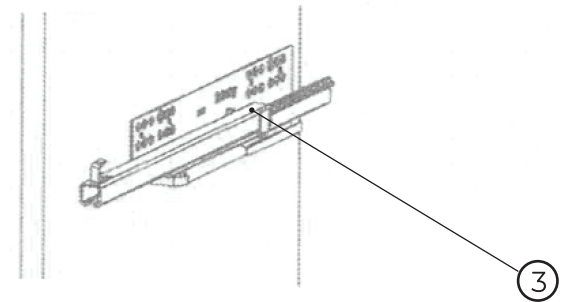

# 50002S90R0

No.	Material code	Name	QTY
1	5000290R0	Vanity unit	1
2	3060290R0	Basin	1
3	90501ND0	Drawer slide	2
4	90501ND4	Assembling package	1