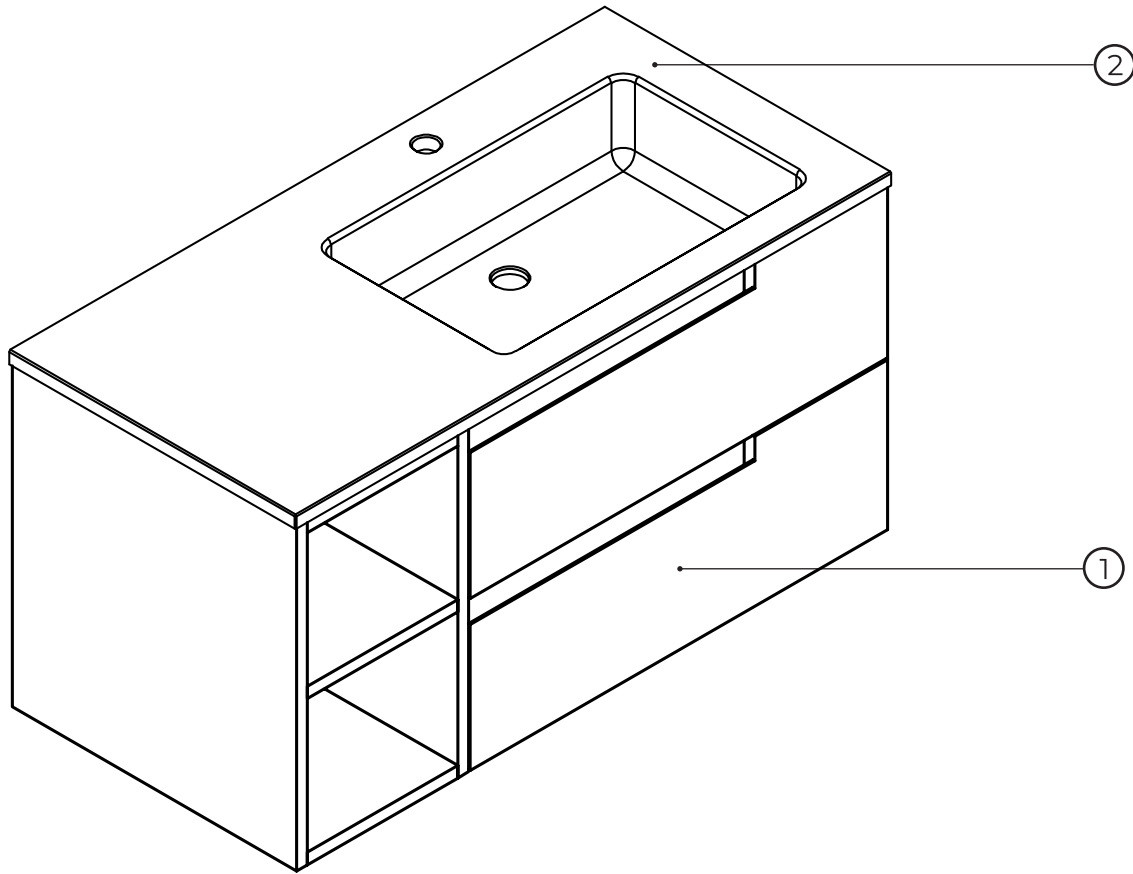

# 50002S90R0

No.	Material code	Name	QTY
1	5000290R0	Vanity unit	1
2	3060290R0	Basin	1
3	90501ND0	Drawer slide	2
4	90501ND4	Assembling package	1