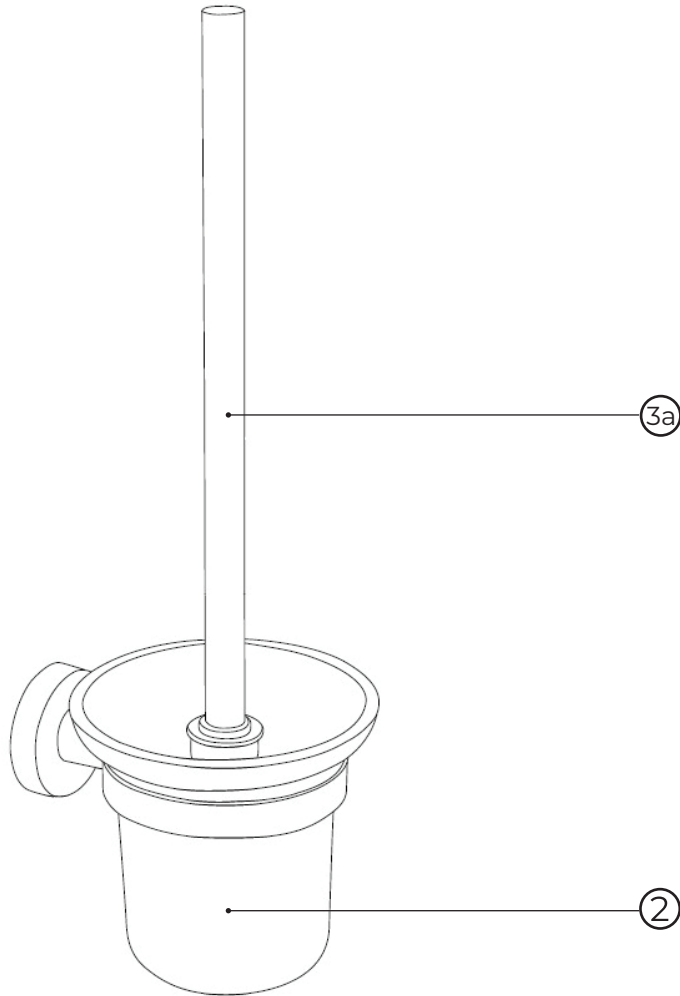

kielle

40502034

No.	Material code	Name	QTY
1	90403320	Assembly kit	1
2	90403251	Container for toilet brush	1
3a	90403314	Toilet brush with rod	1
3b	90403304	Toilet brush	1