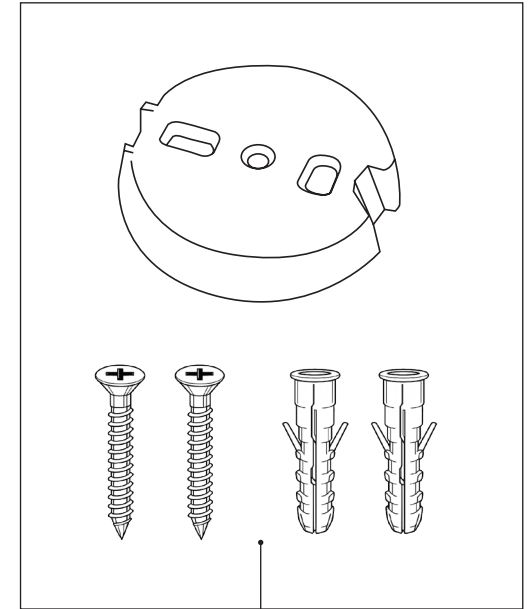

# 40502030

3b

1

No.	Material code	Name	QTY
1	90403320	Assembly kit	1
2	90403251	Container for toilet brush	1
3a	90403310	Toilet brush with rod	1
3b	90403300	Toilet brush	1