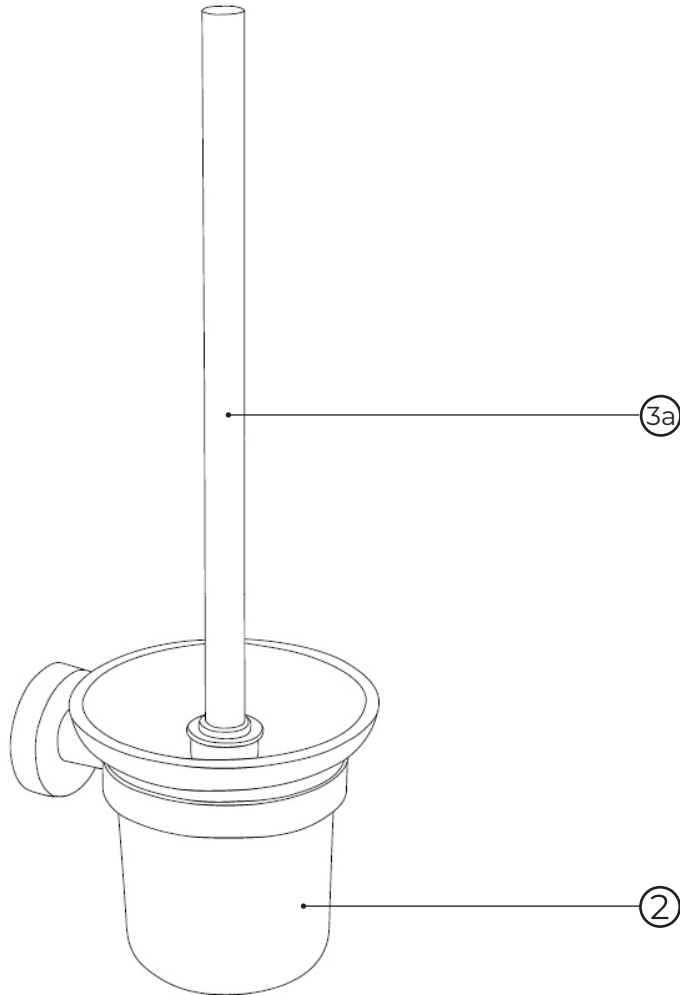

# 40502030

3b

1

No.	Material code	Name	QTY
1	90403320	Assembly kit	1
2	90403251	Container for toilet brush	1
3a	90403310	Toilet brush with rod	1
3b	90403300	Toilet brush	1