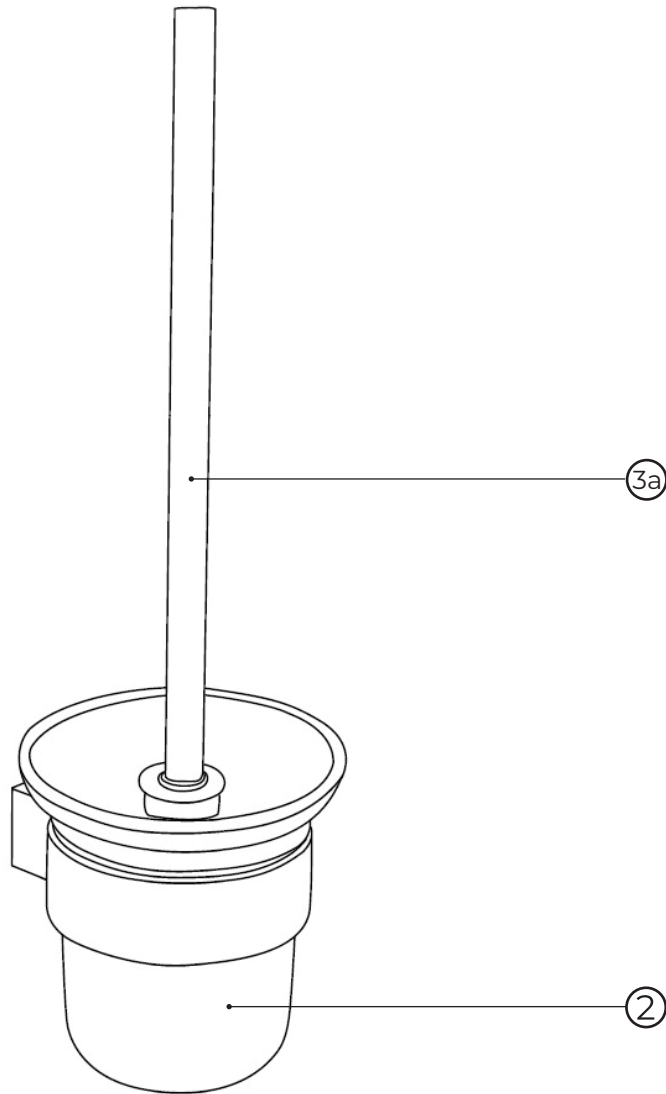

kielle

40518020

No.	Material code	Name	QTY
1	90403330	Assembly kit	1
2	90403251	Container for toilet brush	1
3a	90403310	Toilet brush with rod	1
3b	90403300	Toilet brush	1