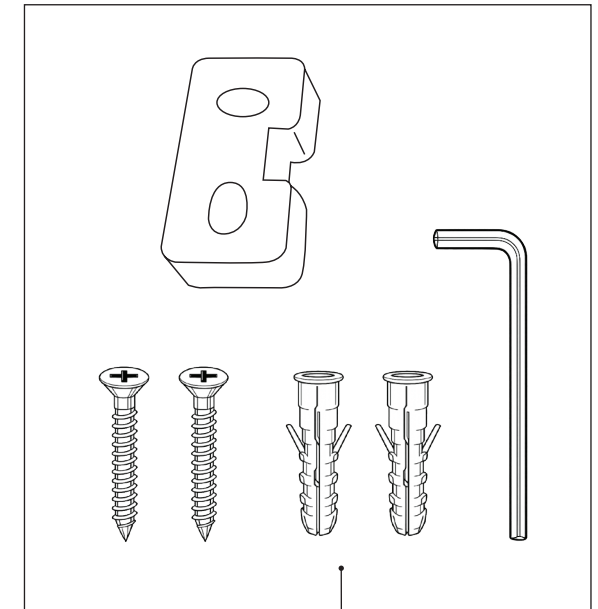

kielle

40518020

No.	Material code	Name	QTY
1	90403330	Assembly kit	1
2	90403251	Container for toilet brush	1
3a	90403310	Toilet brush with rod	1
3b	90403300	Toilet brush	1