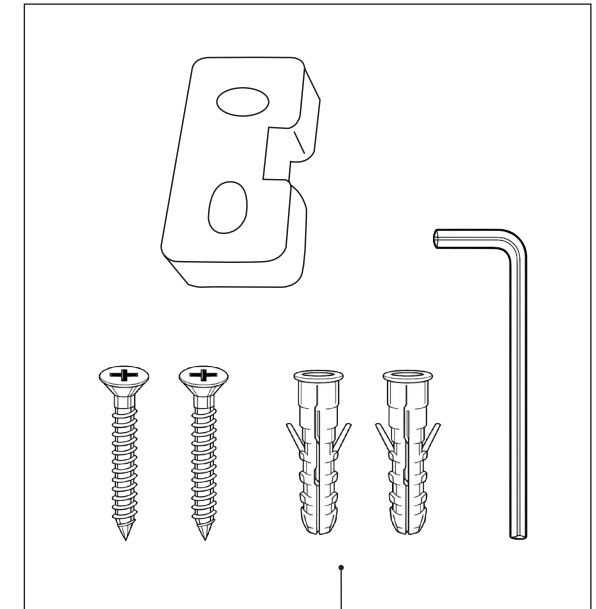

kielle

40518024

No.	Material code	Name	QTY
1	90403330	Assembly kit	1
2	90403251	Container for toilet brush	1
3a	90403314	Toilet brush with rod	1
3b	90403304	Toilet brush	1