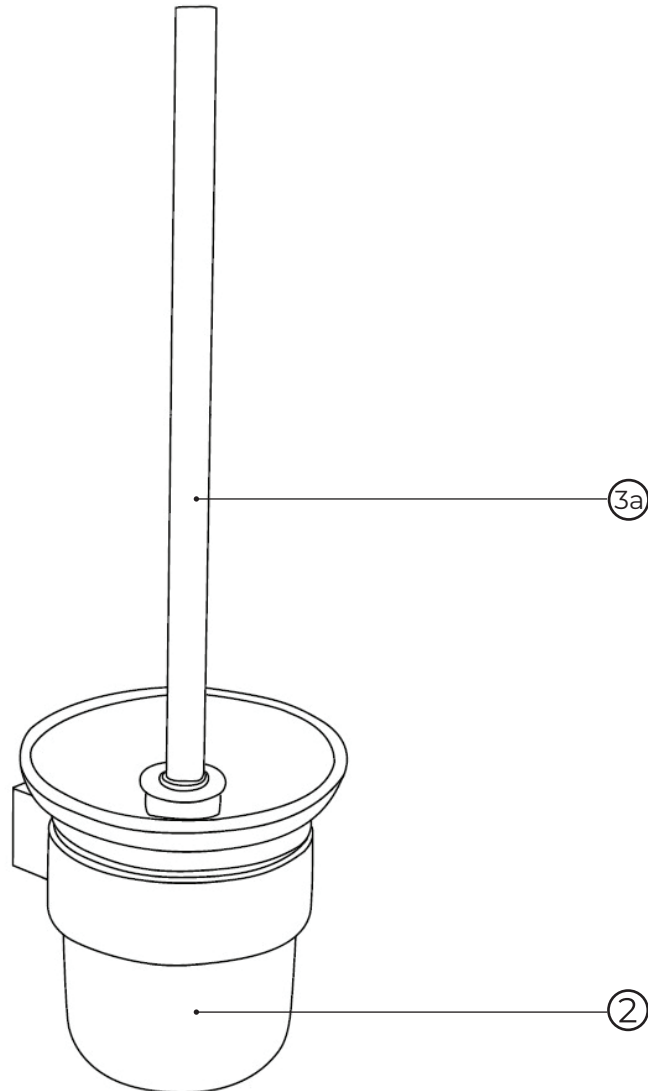

kielle

40518024

No.	Material code	Name	QTY
1	90403330	Assembly kit	1
2	90403251	Container for toilet brush	1
3a	90403314	Toilet brush with rod	1
3b	90403304	Toilet brush	1