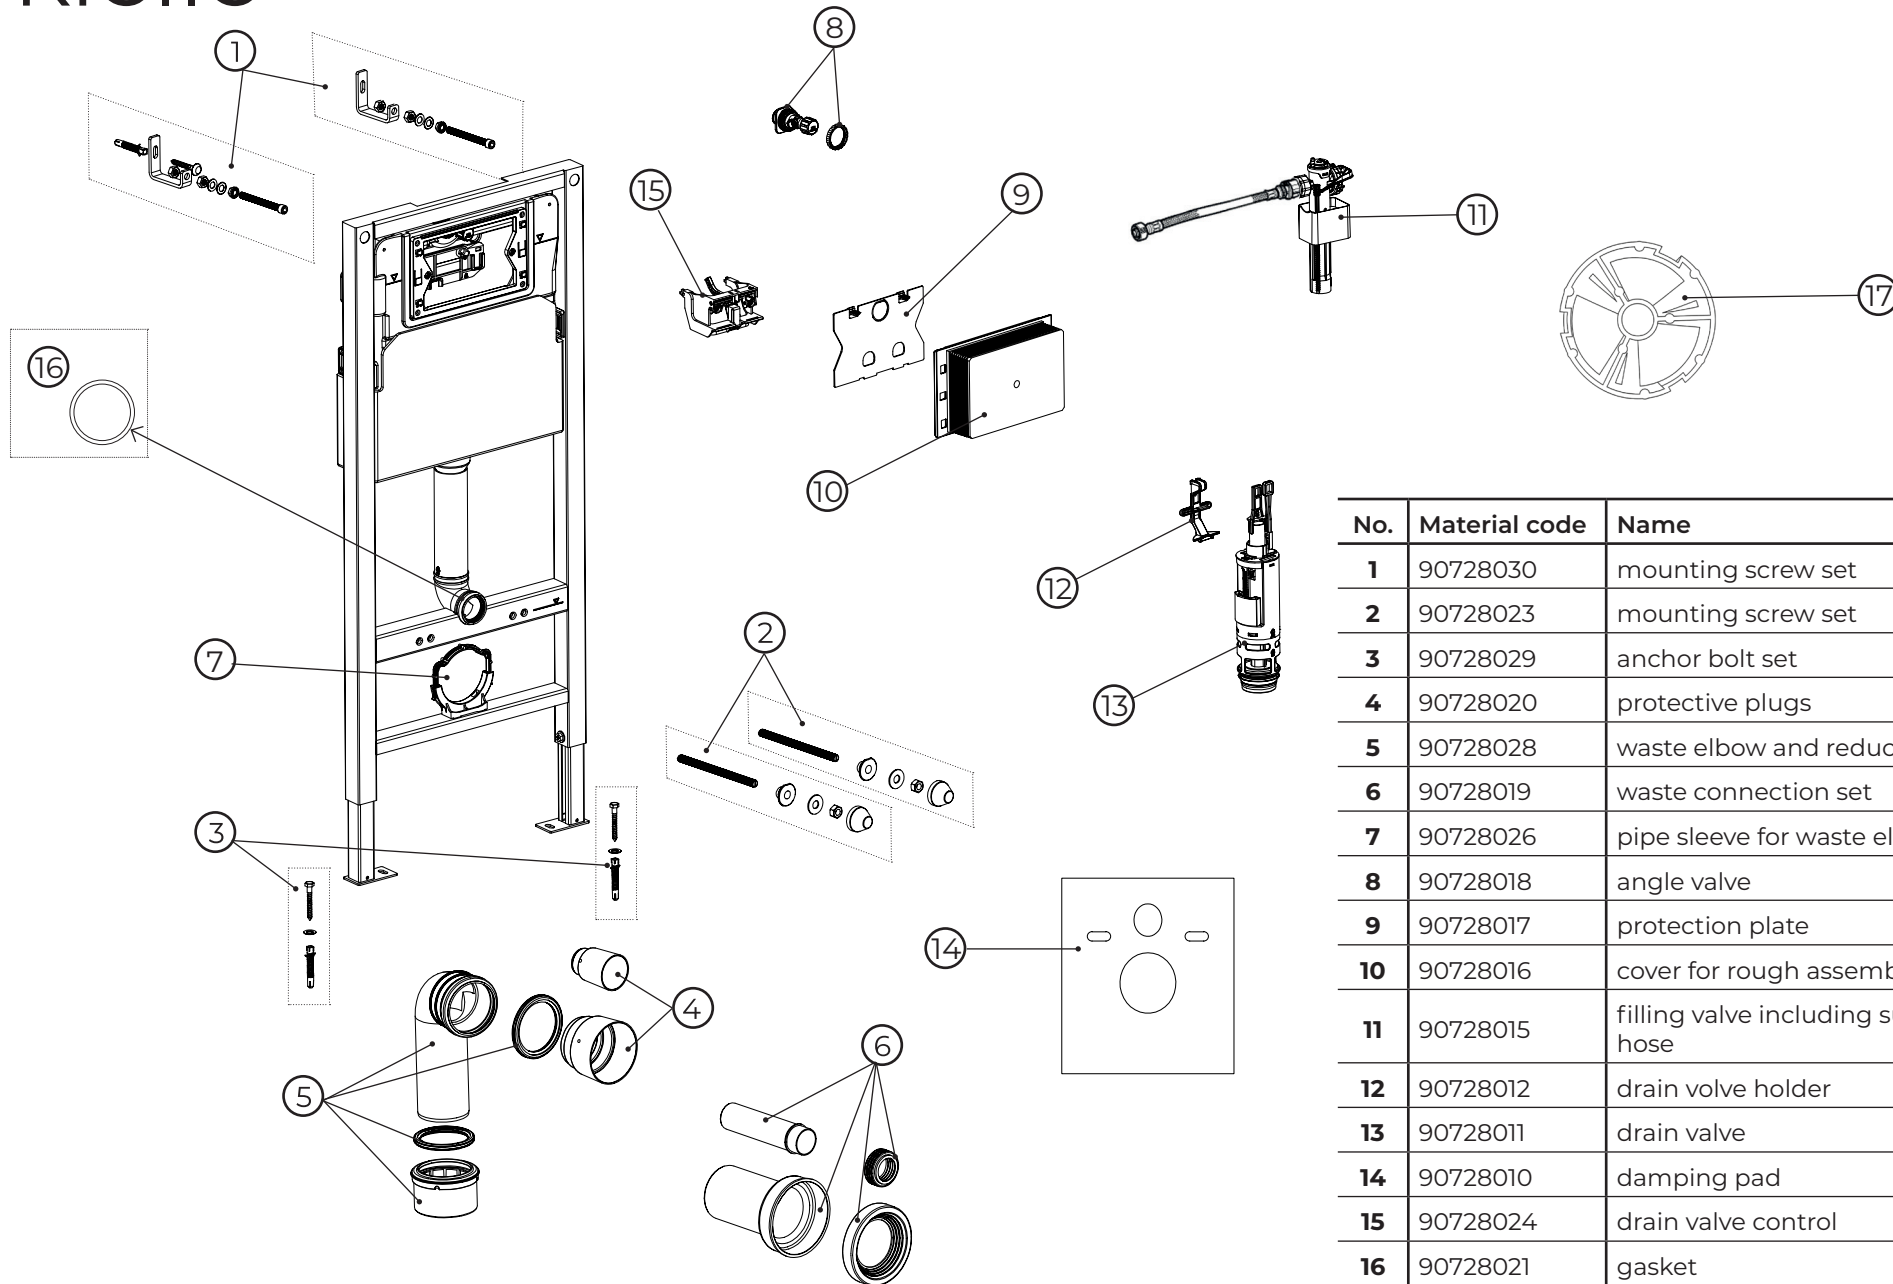

kielle

70028550

No.	Material code	Name	QTY
1	90728030	mounting screw set	1
2	90728023	mounting screw set	1
3	90728029	anchor bolt set	1
4	90728020	protective plugs	1
5	90728028	waste elbow and reducer	1
6	90728019	waste connection set	1
7	90728026	pipe sleeve for waste elbow	1
8	90728018	angle valve	1
9	90728017	protection plate	1
10	90728016	cover for rough assembly	1
11	90728015	filling valve including supply hose	1
12	90728012	drain valve holder	1
13	90728011	drain valve	1
14	90728010	damping pad	1
15	90728024	drain valve control	1
16	90728021	gasket	1
17	90728022	flushing reduction	1

kielle

30102001

No.	Material code	Name	QTY
1	30402001	seat	1
2	30903001	fixation set	1