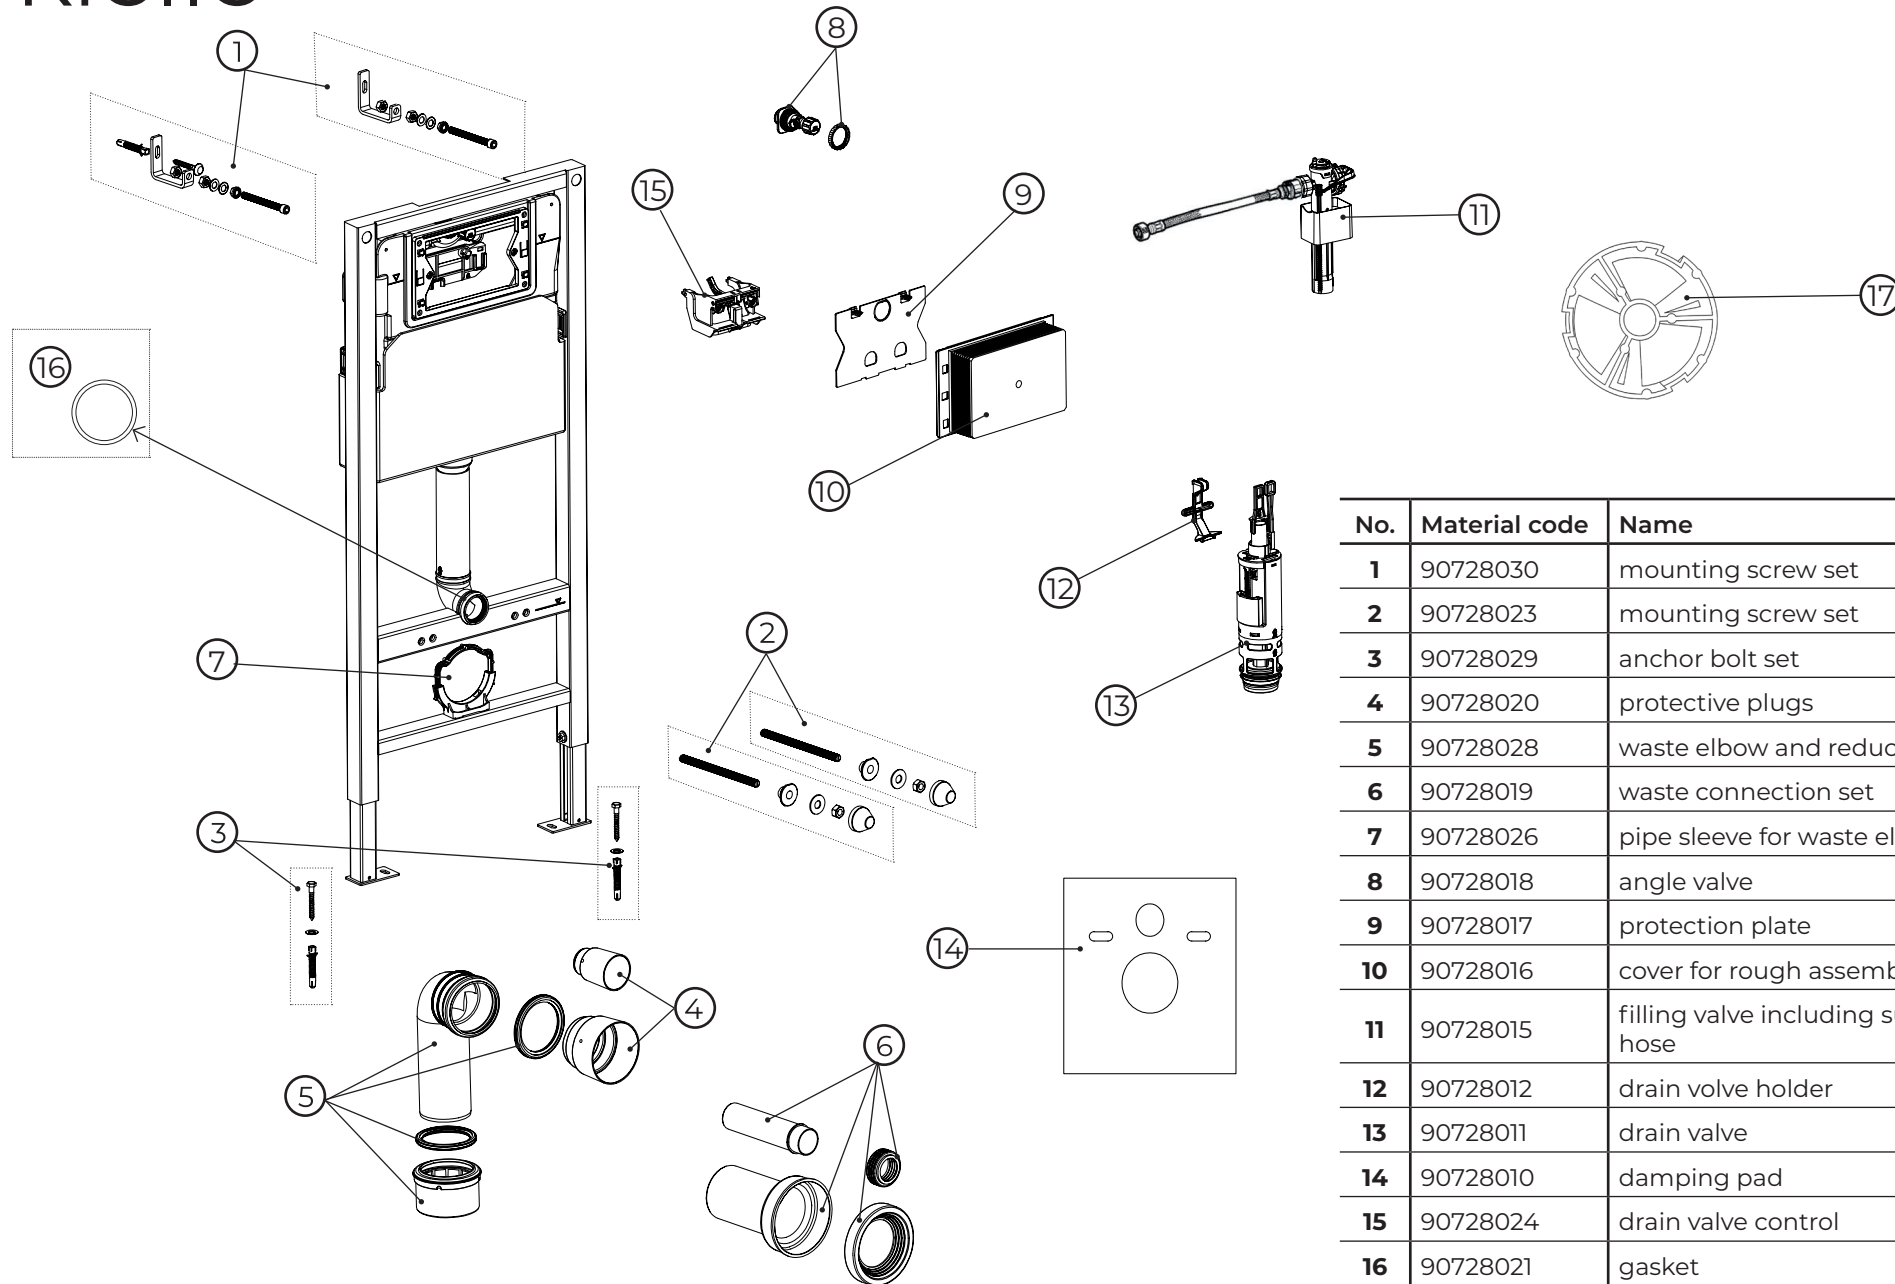

kielle

70028550

No.	Material code	Name	QTY
1	90728030	mounting screw set	1
2	90728023	mounting screw set	1
3	90728029	anchor bolt set	1
4	90728020	protective plugs	1
5	90728028	waste elbow and reducer	1
6	90728019	waste connection set	1
7	90728026	pipe sleeve for waste elbow	1
8	90728018	angle valve	1
9	90728017	protection plate	1
10	90728016	cover for rough assembly	1
11	90728015	filling valve including supply hose	1
12	90728012	drain volve holder	1
13	90728011	drain valve	1
14	90728010	damping pad	1
15	90728024	drain valve control	1
16	90728021	gasket	1
17	90728022	flushing reduction	1

kielle

30102005

No.	Material code	Name	QTY
1	30402005	seat	1
2	30903001	fixation set	1