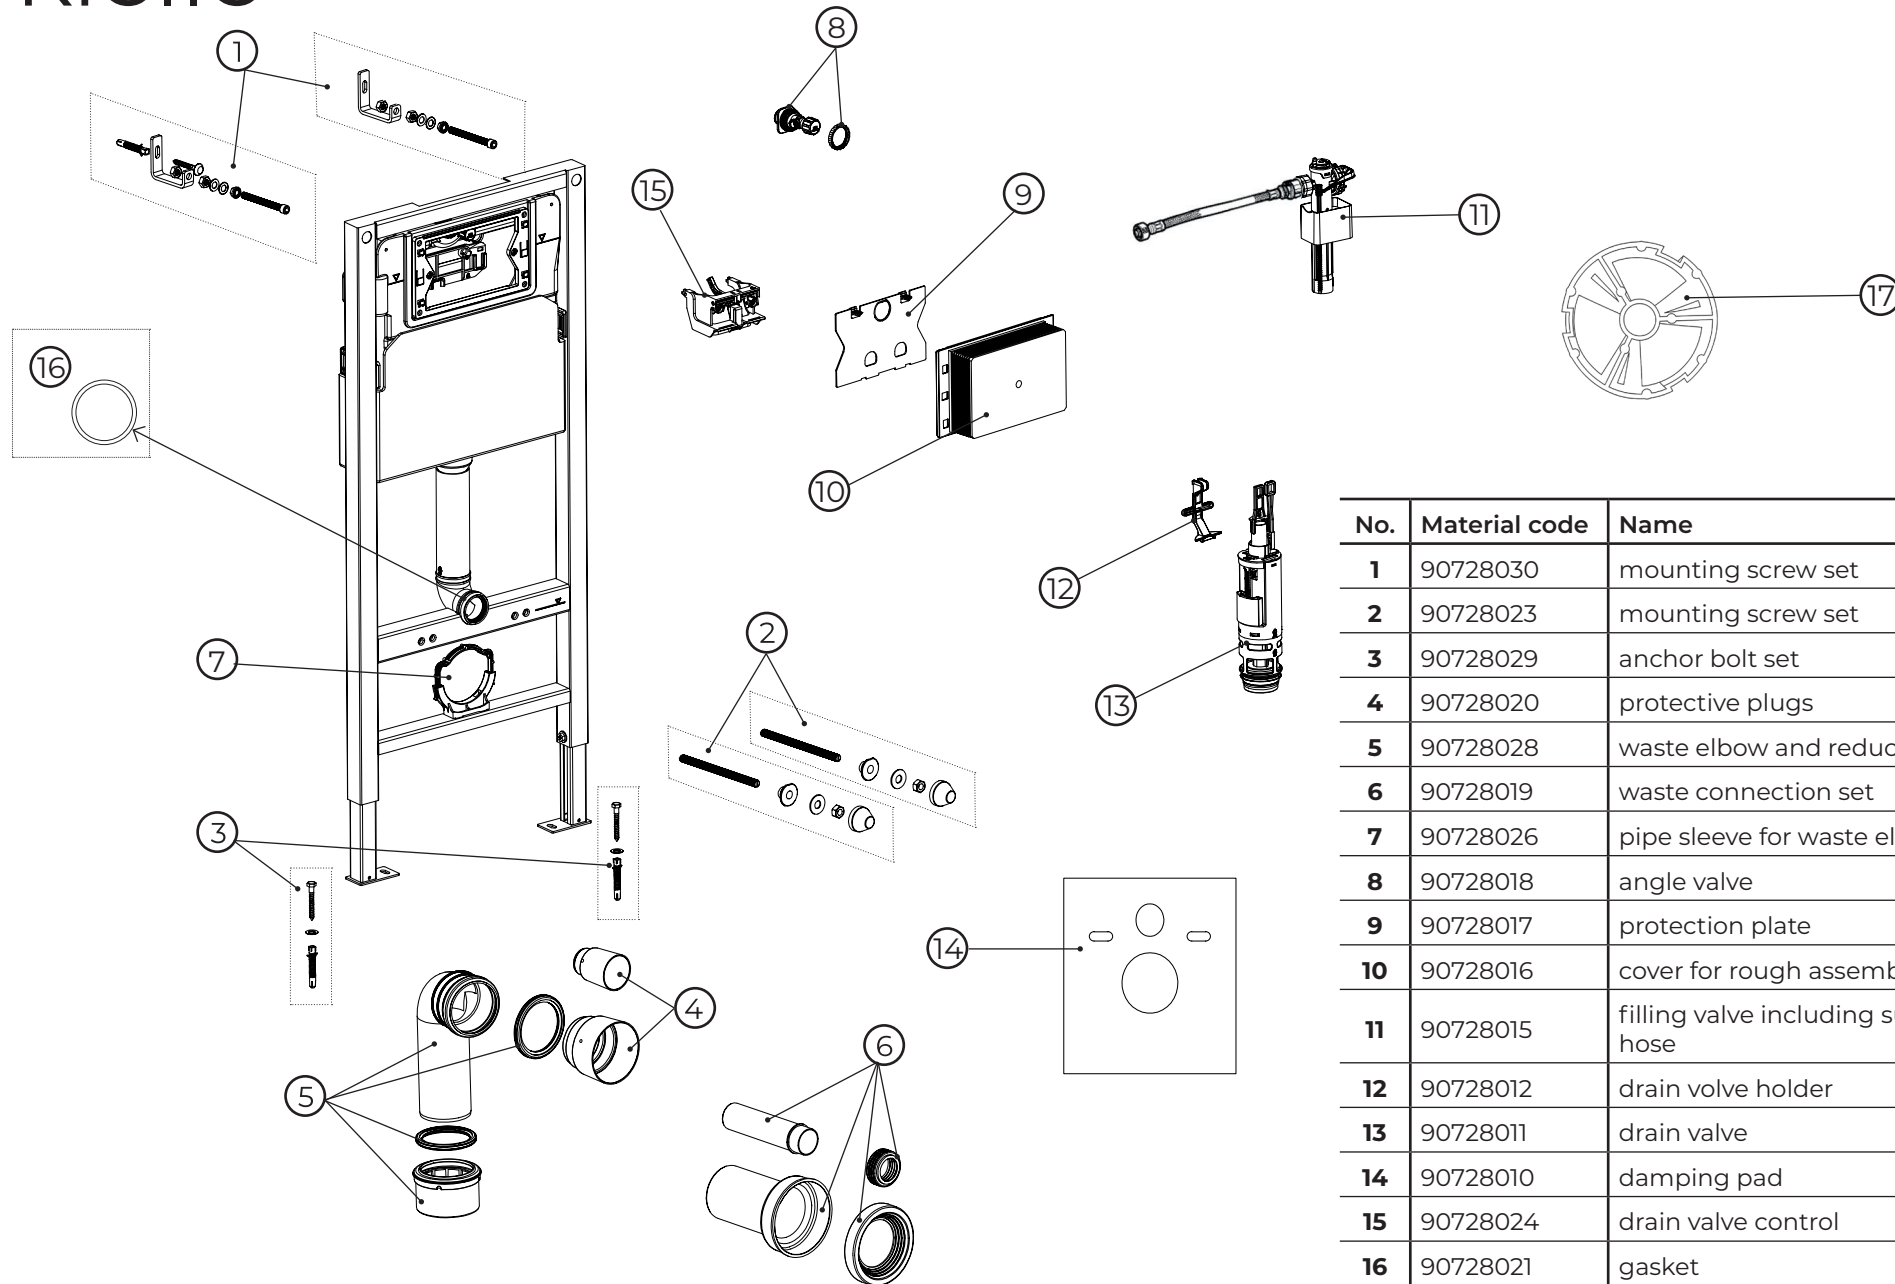

kielle

70028550

No.	Material code	Name	QTY
1	90728030	mounting screw set	1
2	90728023	mounting screw set	1
3	90728029	anchor bolt set	1
4	90728020	protective plugs	1
5	90728028	waste elbow and reducer	1
6	90728019	waste connection set	1
7	90728026	pipe sleeve for waste elbow	1
8	90728018	angle valve	1
9	90728017	protection plate	1
10	90728016	cover for rough assembly	1
11	90728015	filling valve including supply hose	1
12	90728012	drain valve holder	1
13	90728011	drain valve	1
14	90728010	damping pad	1
15	90728024	drain valve control	1
16	90728021	gasket	1
17	90728022	flushing reduction	1

kielle

30102006

No.	Material code	Name	QTY
1	30402006	seat	1
2	30903001	fixation set	1