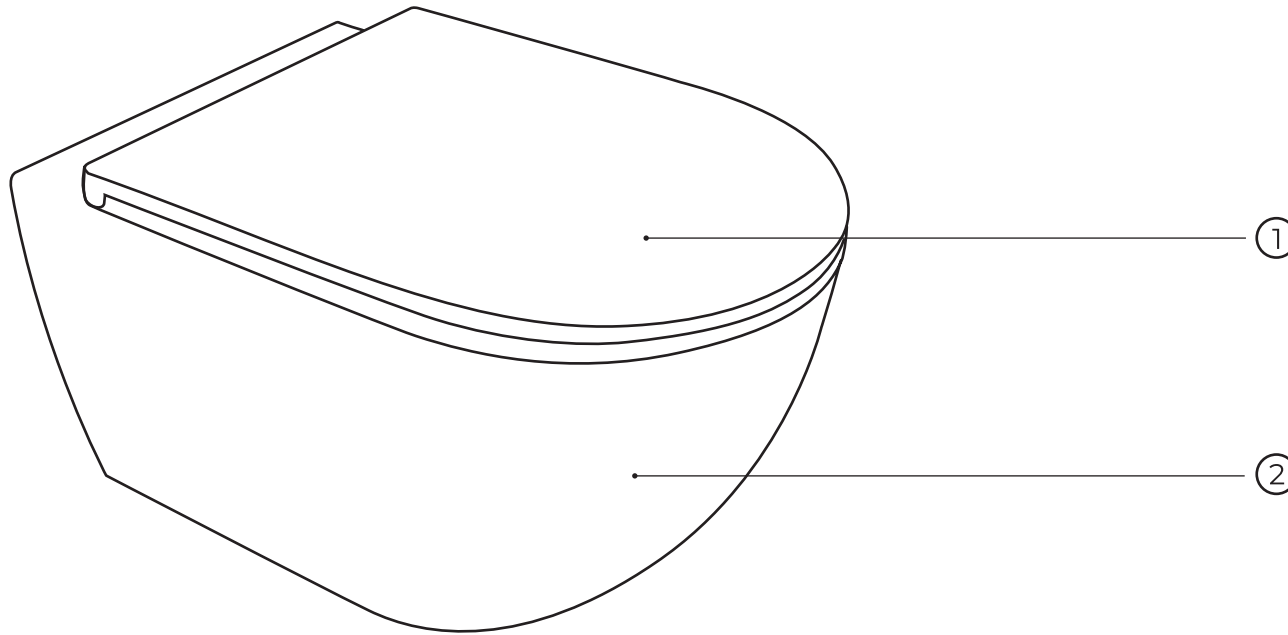

kielle

70028550

No.	Material code	Name	QTY
1	90728030	mounting screw set	1
2	90728023	mounting screw set	1
3	90728029	anchor bolt set	1
4	90728020	protective plugs	1
5	90728028	waste elbow and reducer	1
6	90728019	waste connection set	1
7	90728026	pipe sleeve for waste elbow	1
8	90728018	angle valve	1
9	90728017	protection plate	1
10	90728016	cover for rough assembly	1
11	90728015	filling valve including supply hose	1
12	90728012	drain volve holder	1
13	90728011	drain valve	1
14	90728010	damping pad	1
15	90728024	drain valve control	1
16	90728021	gasket	1
17	90728022	flushing reduction	1

kielle

30102010-SET1

No.	Material code	Name	QTY
1	30401020	seat	1
2	30102010	toilet bowl	1
3	30903002	fixation set	1