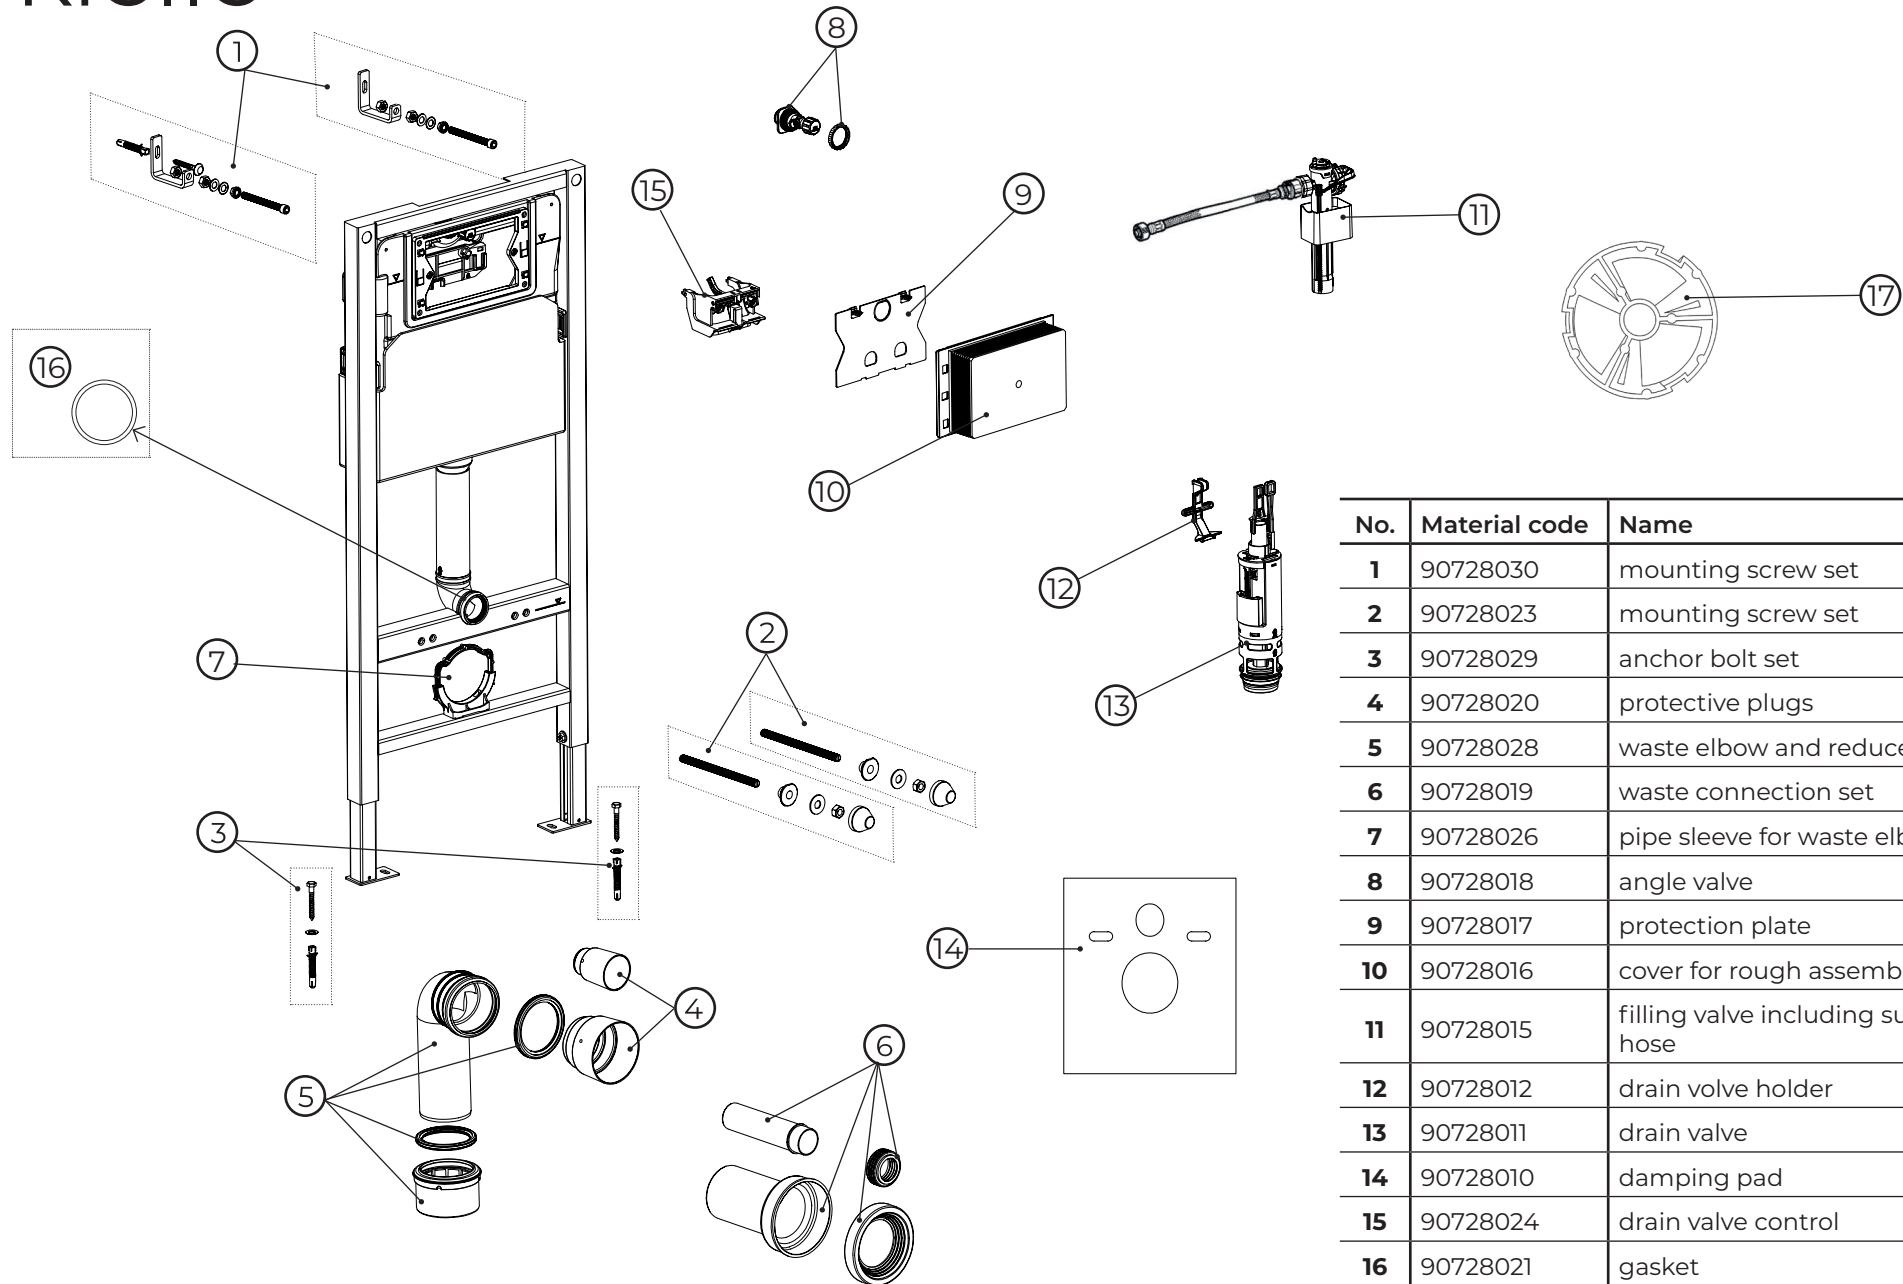

kielle

70028550

No.	Material code	Name	QTY
1	90728030	mounting screw set	1
2	90728023	mounting screw set	1
3	90728029	anchor bolt set	1
4	90728020	protective plugs	1
5	90728028	waste elbow and reducer	1
6	90728019	waste connection set	1
7	90728026	pipe sleeve for waste elbow	1
8	90728018	angle valve	1
9	90728017	protection plate	1
10	90728016	cover for rough assembly	1
11	90728015	filling valve including supply hose	1
12	90728012	drain volve holder	1
13	90728011	drain valve	1
14	90728010	damping pad	1
15	90728024	drain valve control	1
16	90728021	gasket	1
17	90728022	flushing reduction	1

kielle

30102010-SET1

No.	Material code	Name	QTY
1	30401020	seat	1
2	30102010	toilet bowl	1
3	30903002	fixation set	1