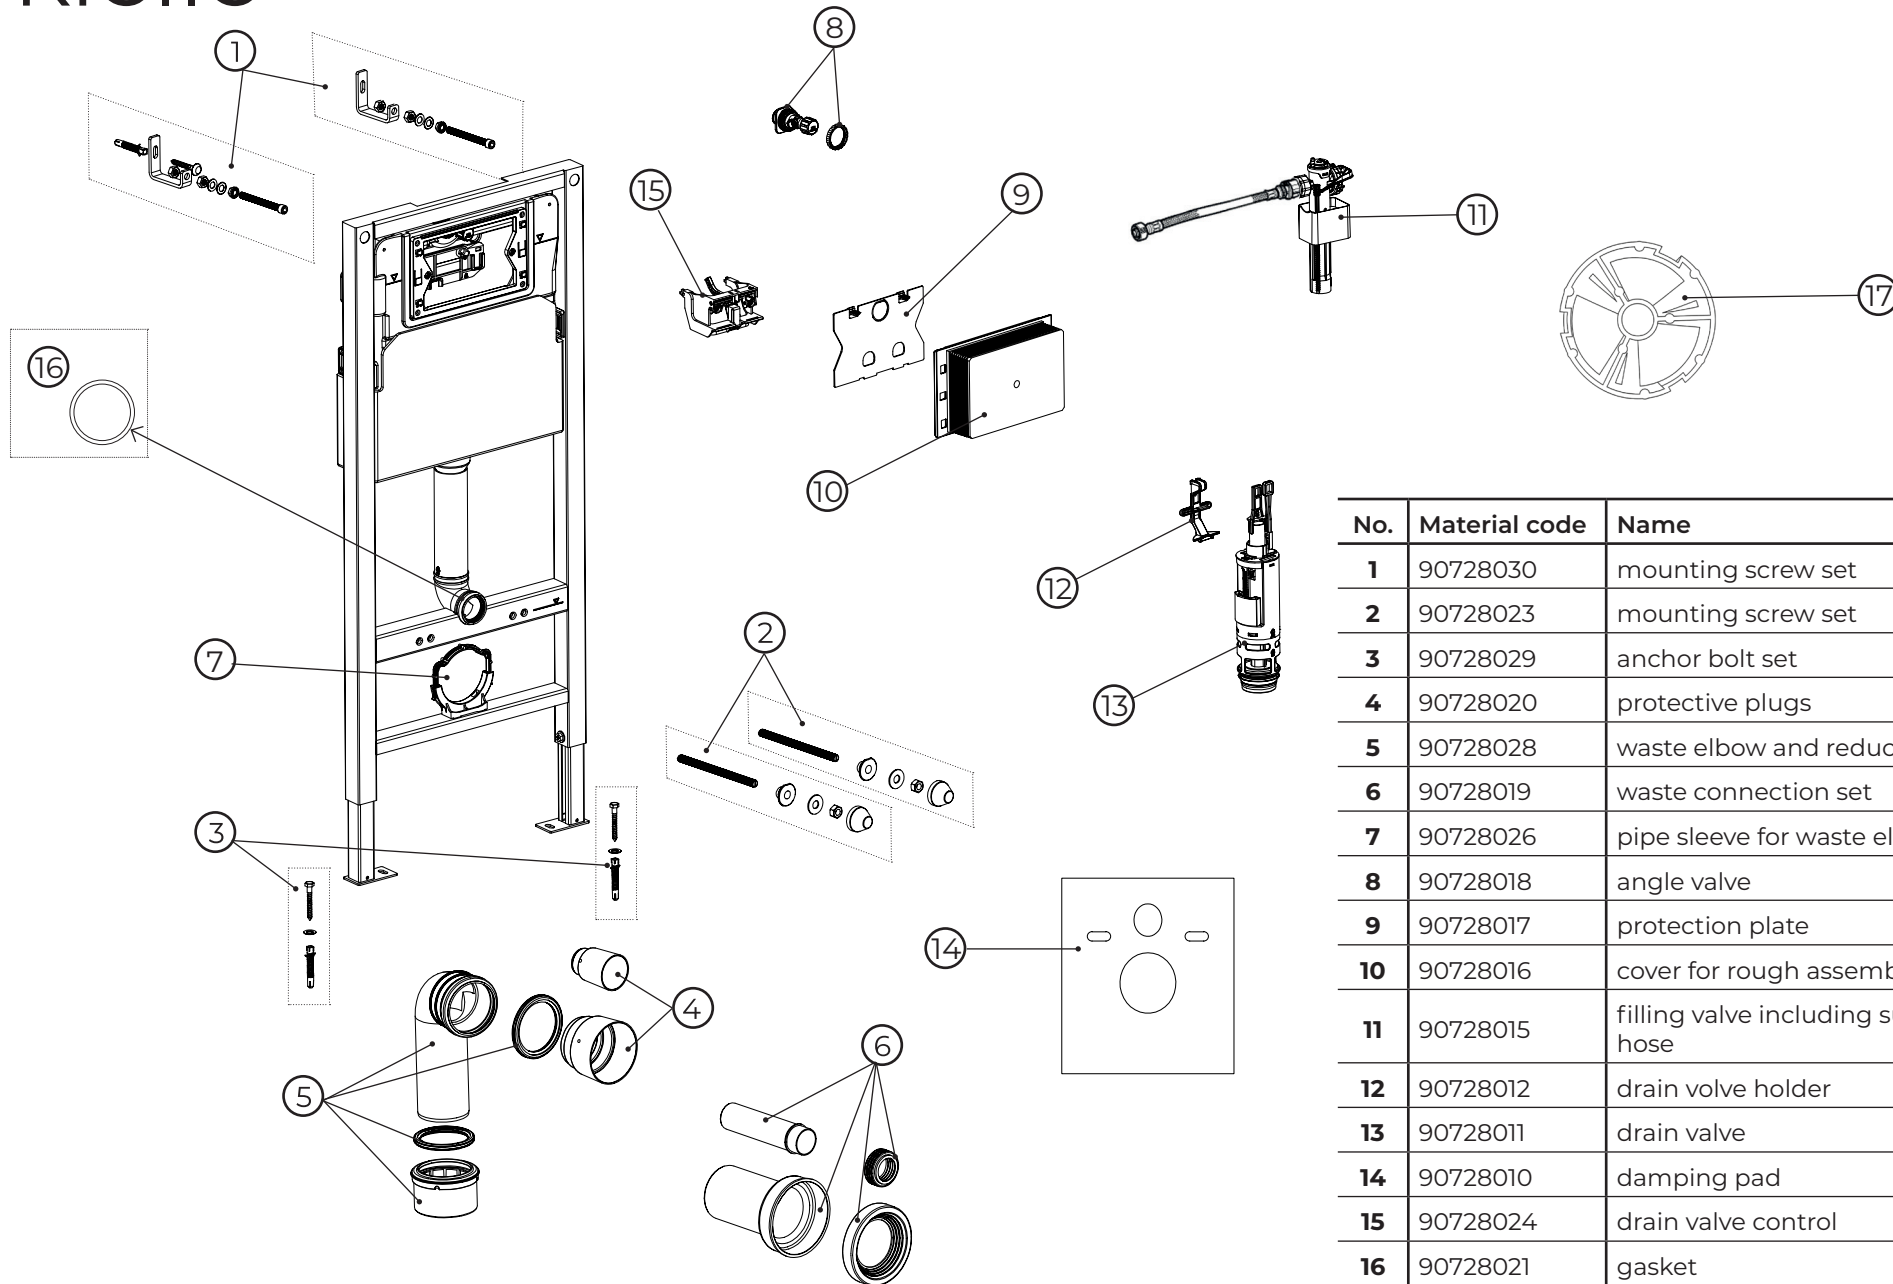

kielle

70028550

No.	Material code	Name	QTY
1	90728030	mounting screw set	1
2	90728023	mounting screw set	1
3	90728029	anchor bolt set	1
4	90728020	protective plugs	1
5	90728028	waste elbow and reducer	1
6	90728019	waste connection set	1
7	90728026	pipe sleeve for waste elbow	1
8	90728018	angle valve	1
9	90728017	protection plate	1
10	90728016	cover for rough assembly	1
11	90728015	filling valve including supply hose	1
12	90728012	drain valve holder	1
13	90728011	drain valve	1
14	90728010	damping pad	1
15	90728024	drain valve control	1
16	90728021	gasket	1
17	90728022	flushing reduction	1

kielle

30102010-SET2

No.	Material code	Name	QTY
1	30401030	seat	1
2	30102010	toilet bowl	1
3	30903002	fixation set	1