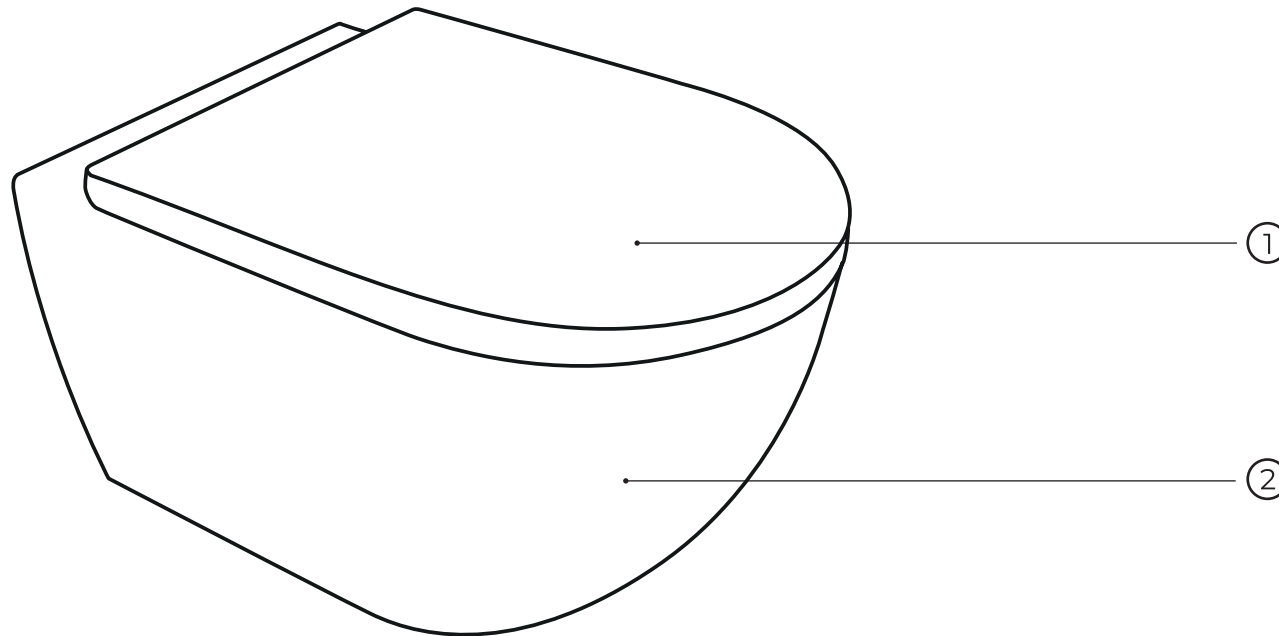

kielle

70028550

No.	Material code	Name	QTY
1	90728030	mounting screw set	1
2	90728023	mounting screw set	1
3	90728029	anchor bolt set	1
4	90728020	protective plugs	1
5	90728028	waste elbow and reducer	1
6	90728019	waste connection set	1
7	90728026	pipe sleeve for waste elbow	1
8	90728018	angle valve	1
9	90728017	protection plate	1
10	90728016	cover for rough assembly	1
11	90728015	filling valve including supply hose	1
12	90728012	drain valve holder	1
13	90728011	drain valve	1
14	90728010	damping pad	1
15	90728024	drain valve control	1
16	90728021	gasket	1
17	90728022	flushing reduction	1

kielle

30102010-SET2

No.	Material code	Name	QTY
1	30401030	seat	1
2	30102010	toilet bowl	1
3	30903002	fixation set	1