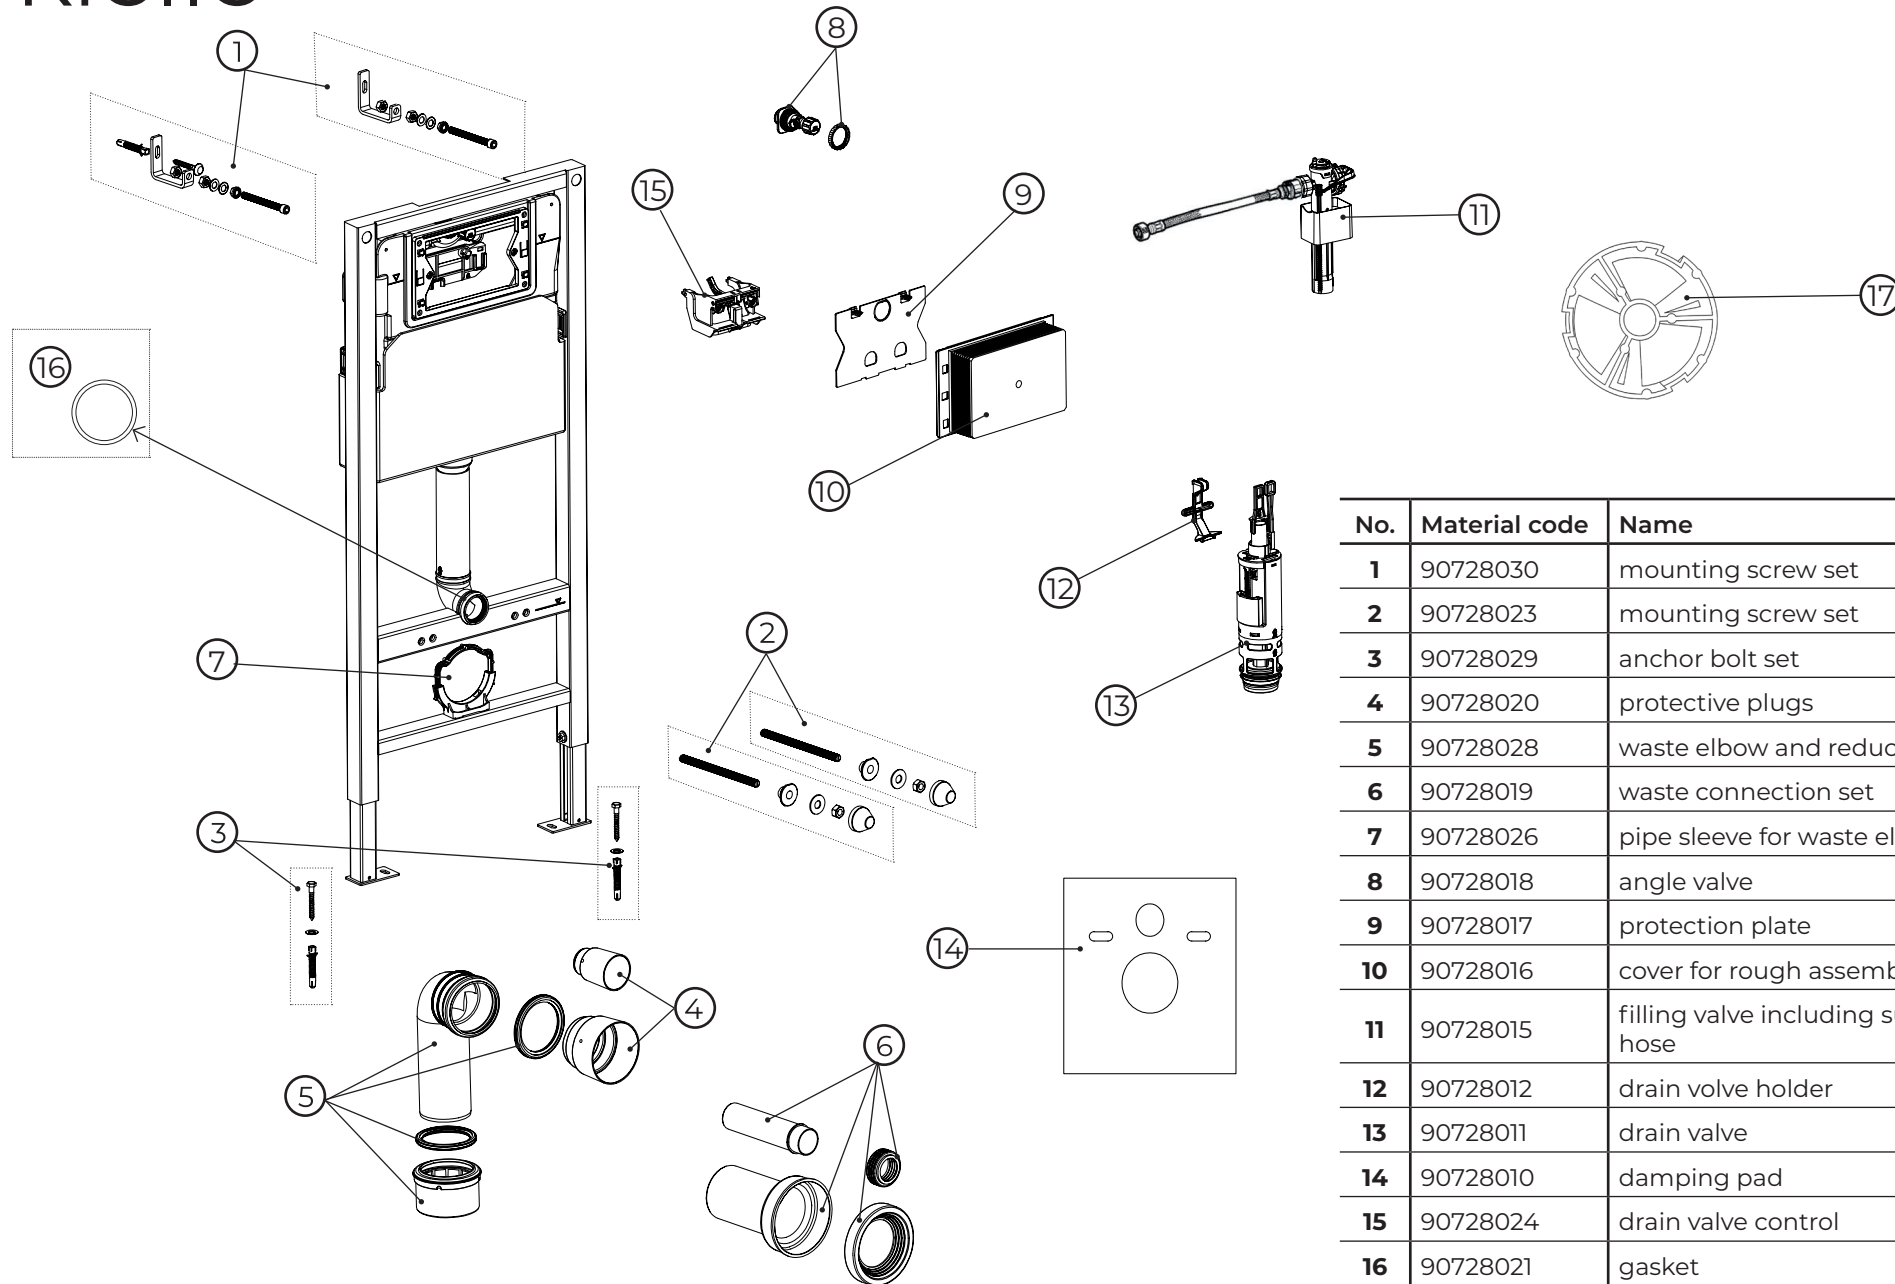

# 70028550

No.	Material code	Name	QTY
1	90728030	mounting screw set	1
2	90728023	mounting screw set	1
3	90728029	anchor bolt set	1
4	90728020	protective plugs	1
5	90728028	waste elbow and reducer	1
6	90728019	waste connection set	1
7	90728026	pipe sleeve for waste elbow	1
8	90728018	angle valve	1
9	90728017	protection plate	1
10	90728016	cover for rough assembly	1
11	90728015	filling valve including supply hose	1
12	90728012	drain valve holder	1
13	90728011	drain valve	1
14	90728010	damping pad	1
15	90728024	drain valve control	1
16	90728021	gasket	1
17	90728022	flushing reduction	1

# 30102014-SET1

No.	Material code	Name	QTY
1	30401034	seat	1
2	30102014	toilet bowl	1
3	30903002	fixation set	1