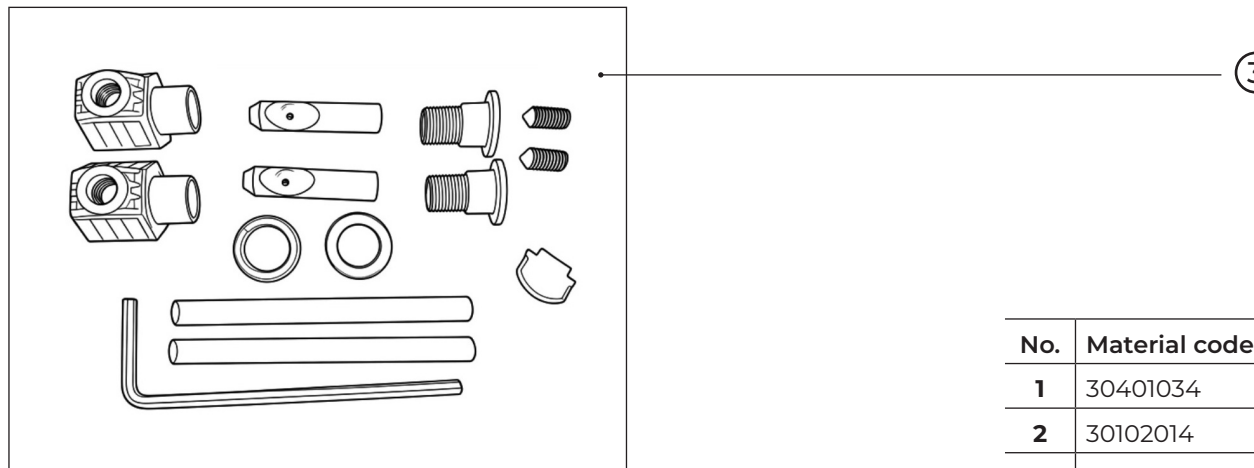

# 70028550

No.	Material code	Name	QTY
1	90728030	mounting screw set	1
2	90728023	mounting screw set	1
3	90728029	anchor bolt set	1
4	90728020	protective plugs	1
5	90728028	waste elbow and reducer	1
6	90728019	waste connection set	1
7	90728026	pipe sleeve for waste elbow	1
8	90728018	angle valve	1
9	90728017	protection plate	1
10	90728016	cover for rough assembly	1
11	90728015	filling valve including supply hose	1
12	90728012	drain valve holder	1
13	90728011	drain valve	1
14	90728010	damping pad	1
15	90728024	drain valve control	1
16	90728021	gasket	1
17	90728022	flushing reduction	1

# 30102014-SET1

No.	Material code	Name	QTY
1	30401034	seat	1
2	30102014	toilet bowl	1
3	30903002	fixation set	1