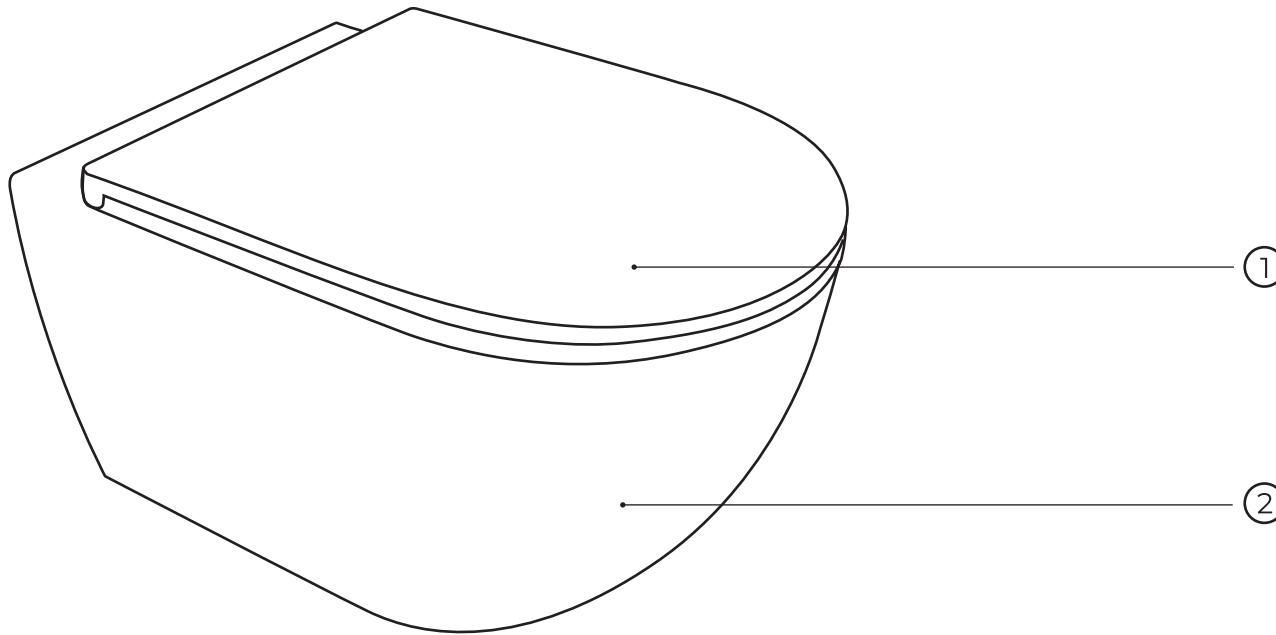

# 70028550

No.	Material code	Name	QTY
1	90728030	mounting screw set	1
2	90728023	mounting screw set	1
3	90728029	anchor bolt set	1
4	90728020	protective plugs	1
5	90728028	waste elbow and reducer	1
6	90728019	waste connection set	1
7	90728026	pipe sleeve for waste elbow	1
8	90728018	angle valve	1
9	90728017	protection plate	1
10	90728016	cover for rough assembly	1
11	90728015	filling valve including supply hose	1
12	90728012	drain valve holder	1
13	90728011	drain valve	1
14	90728010	damping pad	1
15	90728024	drain valve control	1
16	90728021	gasket	1
17	90728022	flushing reduction	1

# 30102014-SET1

No.	Material code	Name	QTY
1	30401034	seat	1
2	30102014	toilet bowl	1
3	30903002	fixation set	1