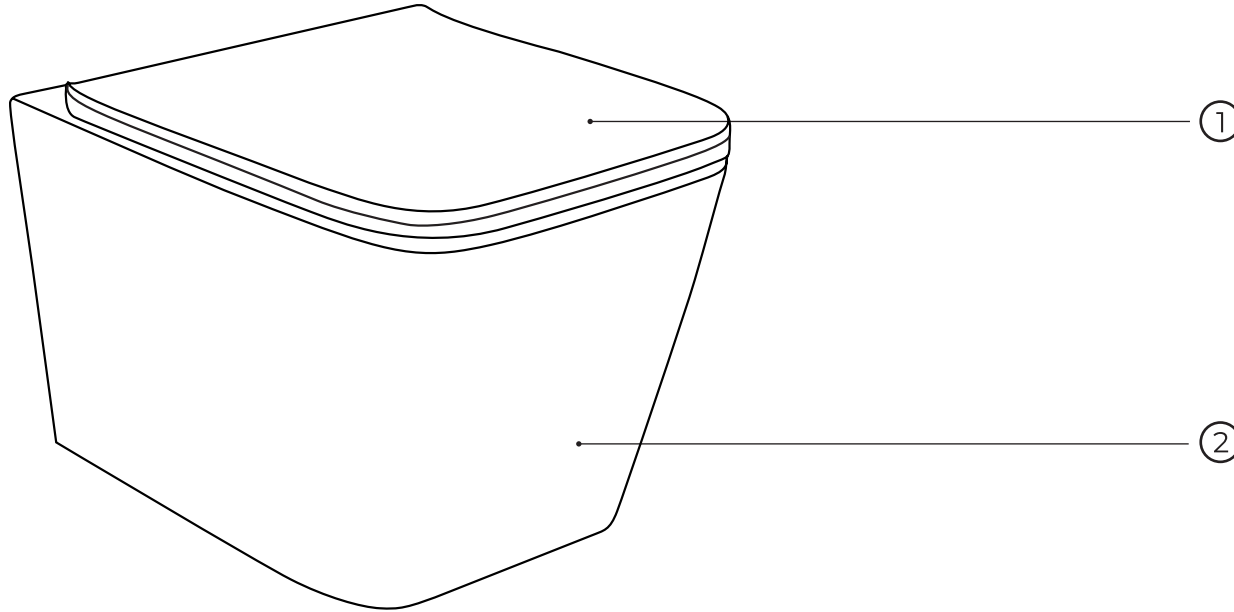

# 70028550

No.	Material code	Name	QTY
1	90728030	mounting screw set	1
2	90728023	mounting screw set	1
3	90728029	anchor bolt set	1
4	90728020	protective plugs	1
5	90728028	waste elbow and reducer	1
6	90728019	waste connection set	1
7	90728026	pipe sleeve for waste elbow	1
8	90728018	angle valve	1
9	90728017	protection plate	1
10	90728016	cover for rough assembly	1
11	90728015	filling valve including supply hose	1
12	90728012	drain volve holder	1
13	90728011	drain valve	1
14	90728010	damping pad	1
15	90728024	drain valve control	1
16	90728021	gasket	1
17	90728022	flushing reduction	1

# 30111010-SET1

No.	Material code	Name	QTY
1	30401040	seat	1
2	30111010	toilet bowl	1
3	30903002	fixation set	1