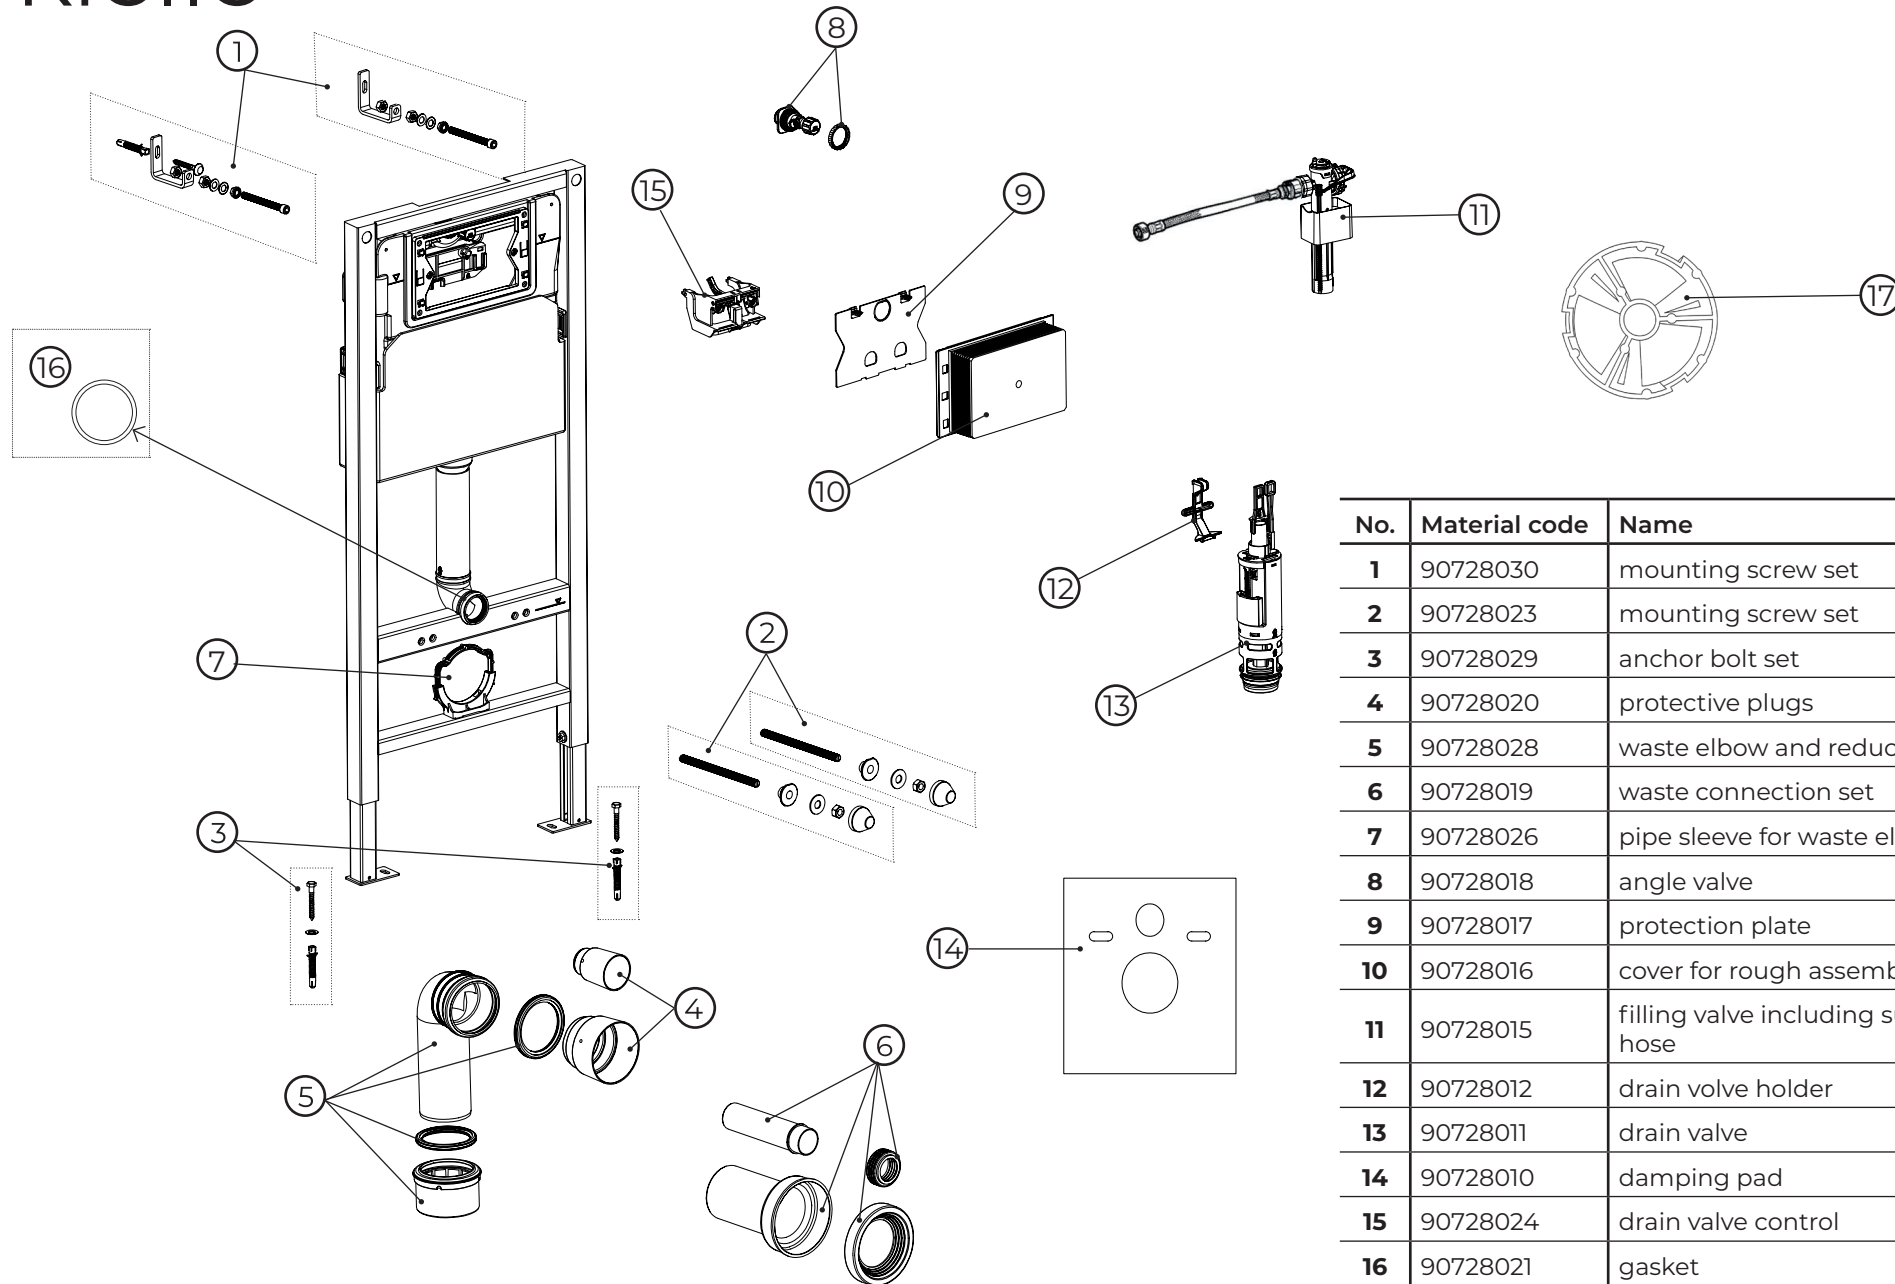

# 70028550

No.	Material code	Name	QTY
1	90728030	mounting screw set	1
2	90728023	mounting screw set	1
3	90728029	anchor bolt set	1
4	90728020	protective plugs	1
5	90728028	waste elbow and reducer	1
6	90728019	waste connection set	1
7	90728026	pipe sleeve for waste elbow	1
8	90728018	angle valve	1
9	90728017	protection plate	1
10	90728016	cover for rough assembly	1
11	90728015	filling valve including supply hose	1
12	90728012	drain volve holder	1
13	90728011	drain valve	1
14	90728010	damping pad	1
15	90728024	drain valve control	1
16	90728021	gasket	1
17	90728022	flushing reduction	1

# 30111010-SET1

No.	Material code	Name	QTY
1	30401040	seat	1
2	30111010	toilet bowl	1
3	30903002	fixation set	1