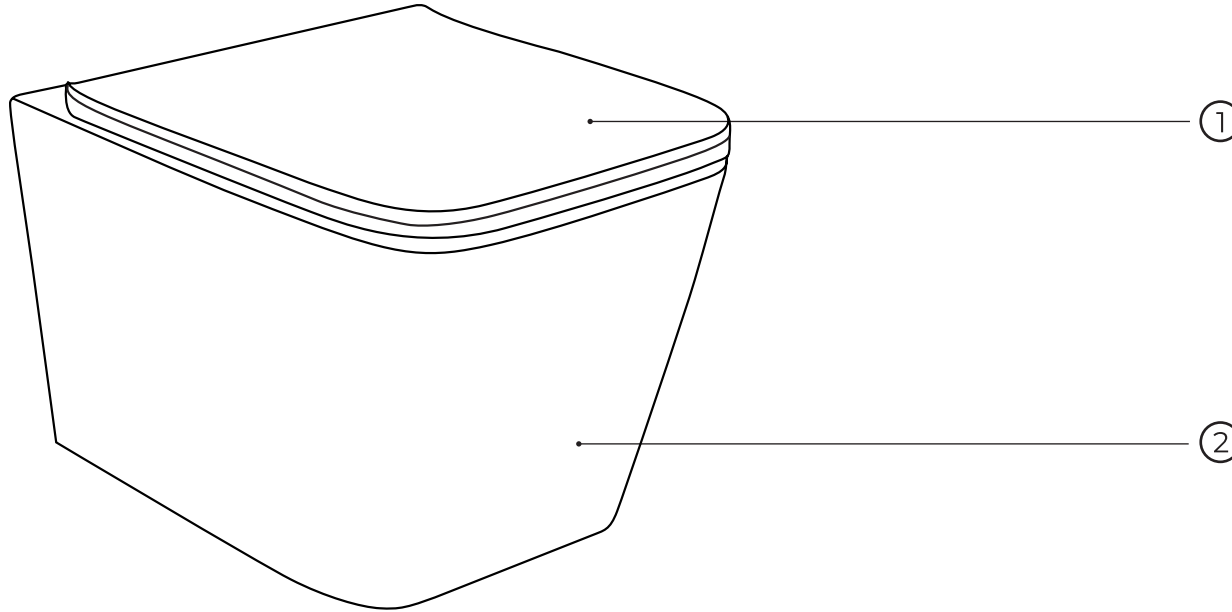

# 70028550

No.	Material code	Name	QTY
1	90728030	mounting screw set	1
2	90728023	mounting screw set	1
3	90728029	anchor bolt set	1
4	90728020	protective plugs	1
5	90728028	waste elbow and reducer	1
6	90728019	waste connection set	1
7	90728026	pipe sleeve for waste elbow	1
8	90728018	angle valve	1
9	90728017	protection plate	1
10	90728016	cover for rough assembly	1
11	90728015	filling valve including supply hose	1
12	90728012	drain valve holder	1
13	90728011	drain valve	1
14	90728010	damping pad	1
15	90728024	drain valve control	1
16	90728021	gasket	1
17	90728022	flushing reduction	1

# 30111014-SET1

No.	Material code	Name	QTY
1	30401044	seat	1
2	30111014	toilet bowl	1
3	30903002	fixation set	1