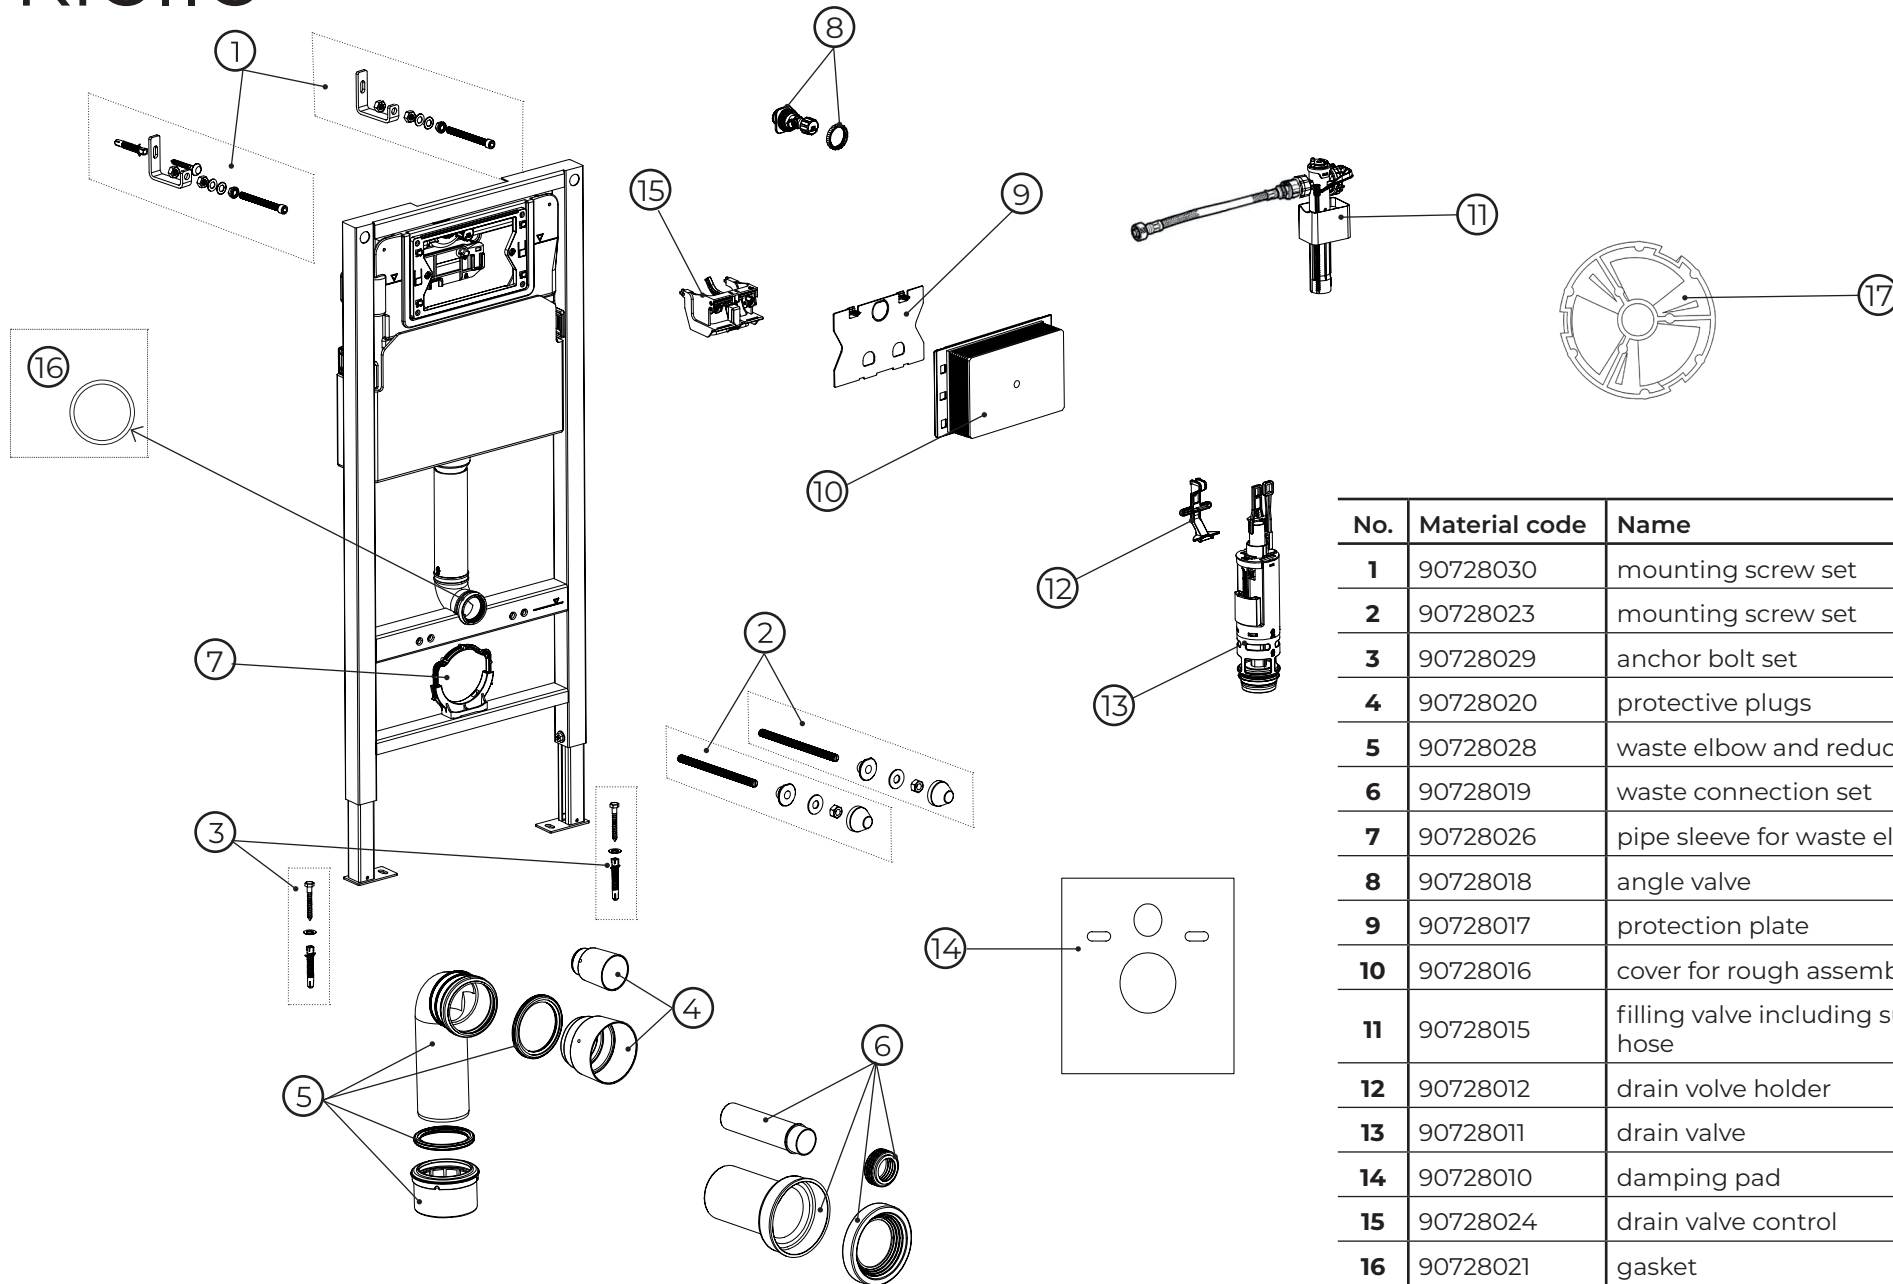

# 70028550

No.	Material code	Name	QTY
1	90728030	mounting screw set	1
2	90728023	mounting screw set	1
3	90728029	anchor bolt set	1
4	90728020	protective plugs	1
5	90728028	waste elbow and reducer	1
6	90728019	waste connection set	1
7	90728026	pipe sleeve for waste elbow	1
8	90728018	angle valve	1
9	90728017	protection plate	1
10	90728016	cover for rough assembly	1
11	90728015	filling valve including supply hose	1
12	90728012	drain valve holder	1
13	90728011	drain valve	1
14	90728010	damping pad	1
15	90728024	drain valve control	1
16	90728021	gasket	1
17	90728022	flushing reduction	1

# 30111014-SET1

No.	Material code	Name	QTY
1	30401044	seat	1
2	30111014	toilet bowl	1
3	30903002	fixation set	1