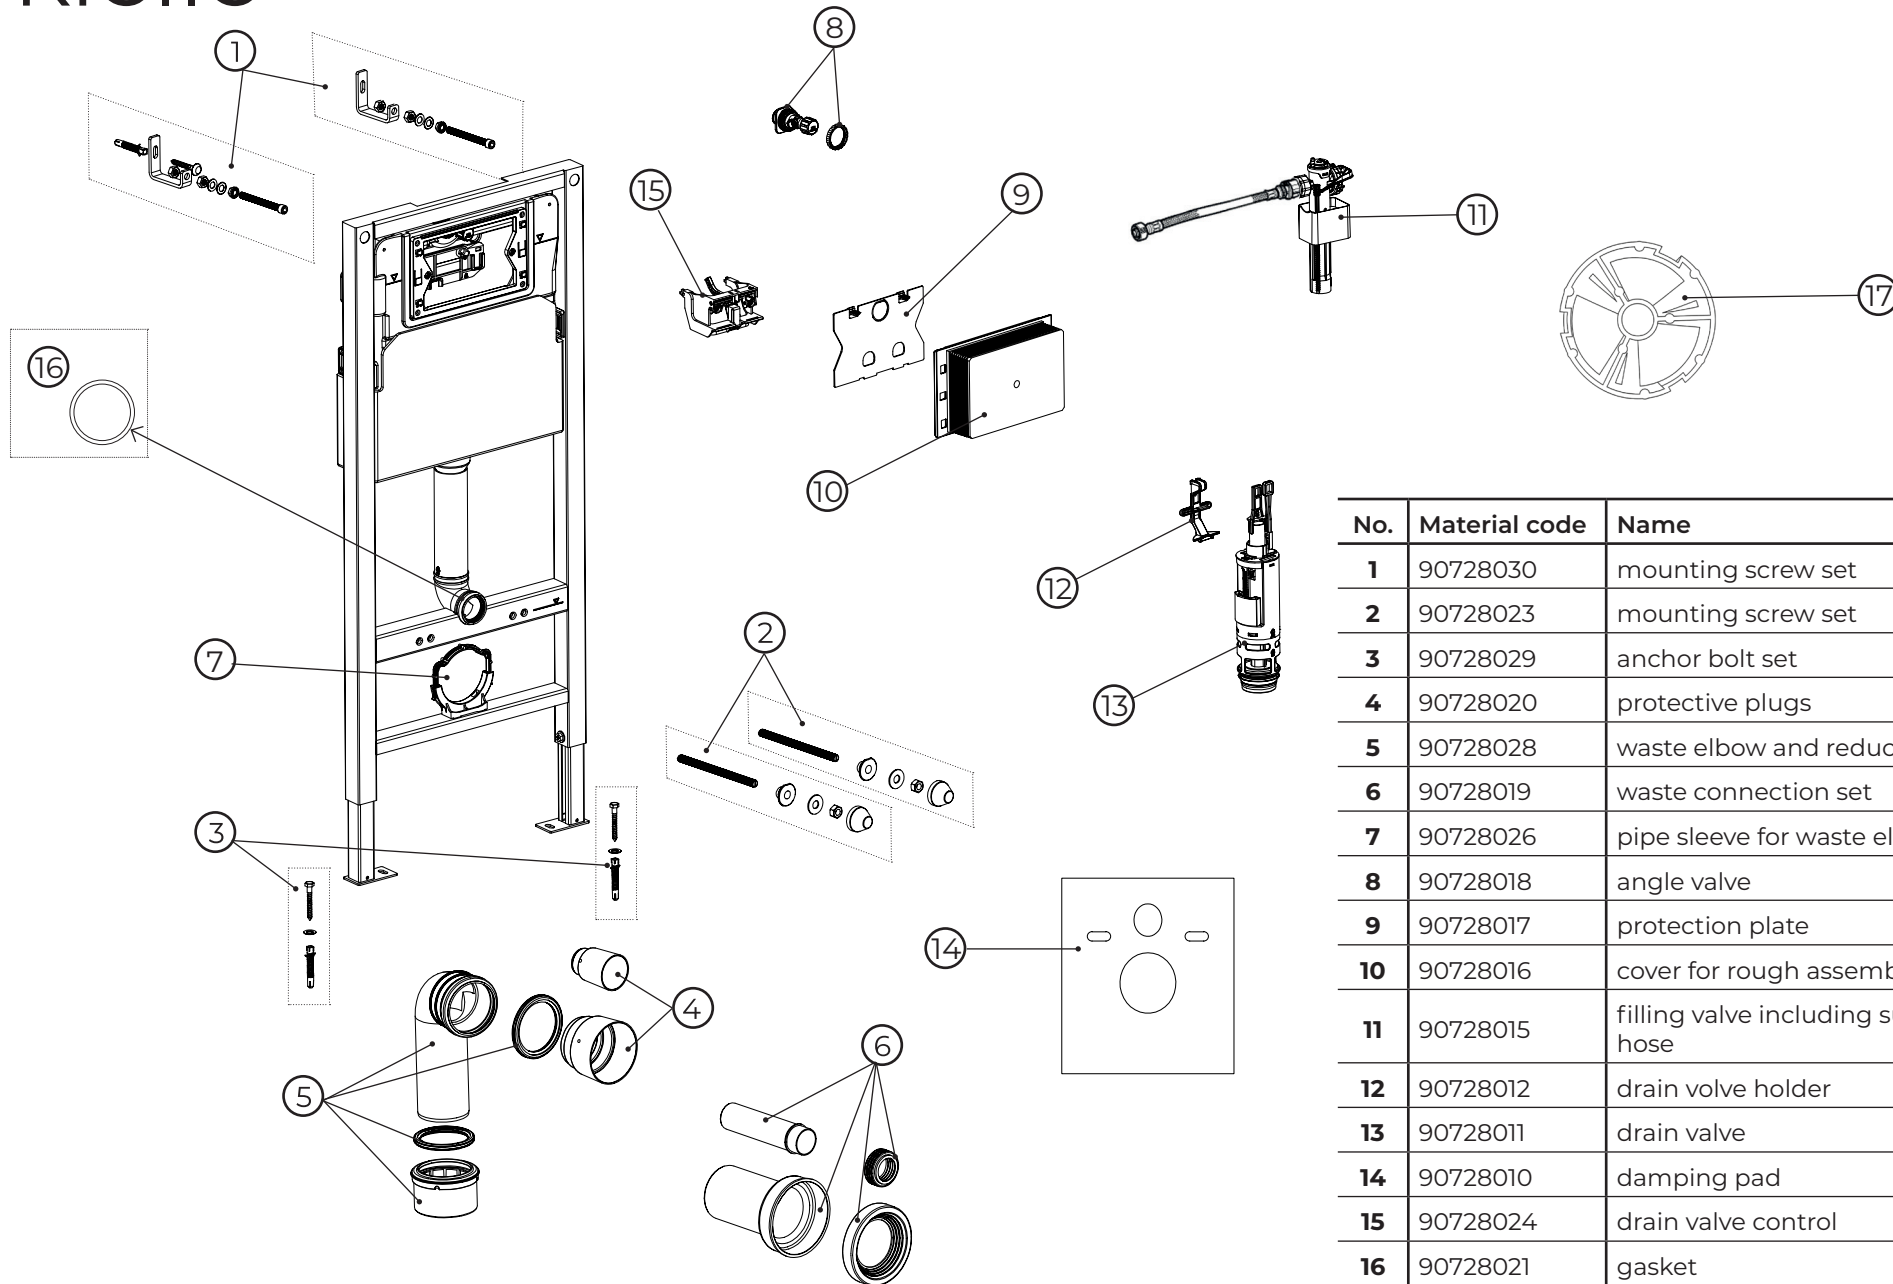

kielle

70028550

No.	Material code	Name	QTY
1	90728030	mounting screw set	1
2	90728023	mounting screw set	1
3	90728029	anchor bolt set	1
4	90728020	protective plugs	1
5	90728028	waste elbow and reducer	1
6	90728019	waste connection set	1
7	90728026	pipe sleeve for waste elbow	1
8	90728018	angle valve	1
9	90728017	protection plate	1
10	90728016	cover for rough assembly	1
11	90728015	filling valve including supply hose	1
12	90728012	drain valve holder	1
13	90728011	drain valve	1
14	90728010	damping pad	1
15	90728024	drain valve control	1
16	90728021	gasket	1
17	90728022	flushing reduction	1

kielle

30115002

No.	Material code	Name	QTY
1	30415002	seat	1
2	30903000	fixation set	1