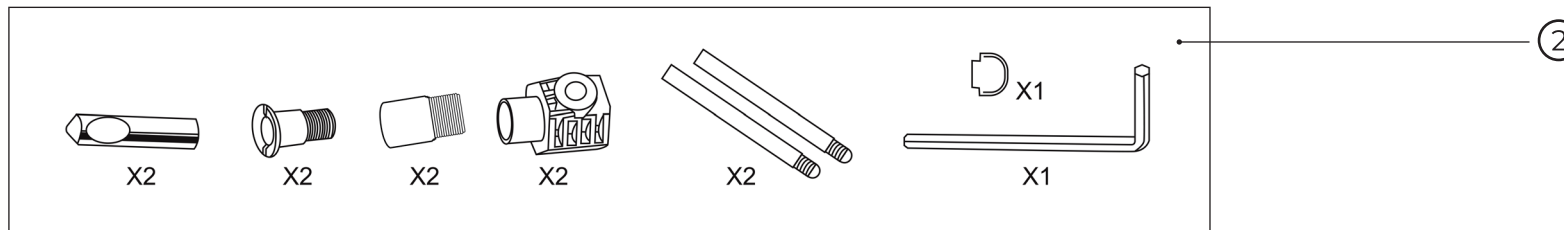

kielle

30115002

No.	Material code	Name	QTY
1	30415002	seat	1
2	30903000	fixation set	1