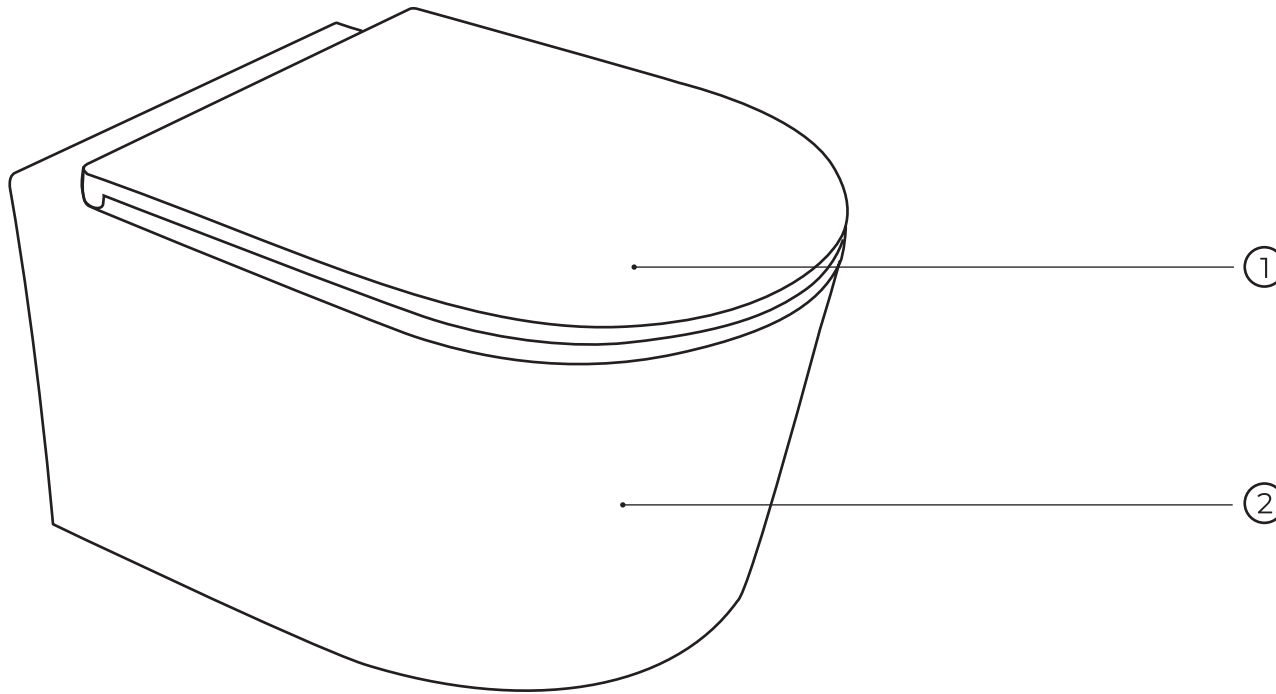

kielle

70028550

No.	Material code	Name	QTY
1	90728030	mounting screw set	1
2	90728023	mounting screw set	1
3	90728029	anchor bolt set	1
4	90728020	protective plugs	1
5	90728028	waste elbow and reducer	1
6	90728019	waste connection set	1
7	90728026	pipe sleeve for waste elbow	1
8	90728018	angle valve	1
9	90728017	protection plate	1
10	90728016	cover for rough assembly	1
11	90728015	filling valve including supply hose	1
12	90728012	drain volve holder	1
13	90728011	drain valve	1
14	90728010	damping pad	1
15	90728024	drain valve control	1
16	90728021	gasket	1
17	90728022	flushing reduction	1

kielle

30127010-SET1

No.	Material code	Name	QTY
1	30401020	seat	1
2	30127010	toilet bowl	1
3	30903002	fixation set	1