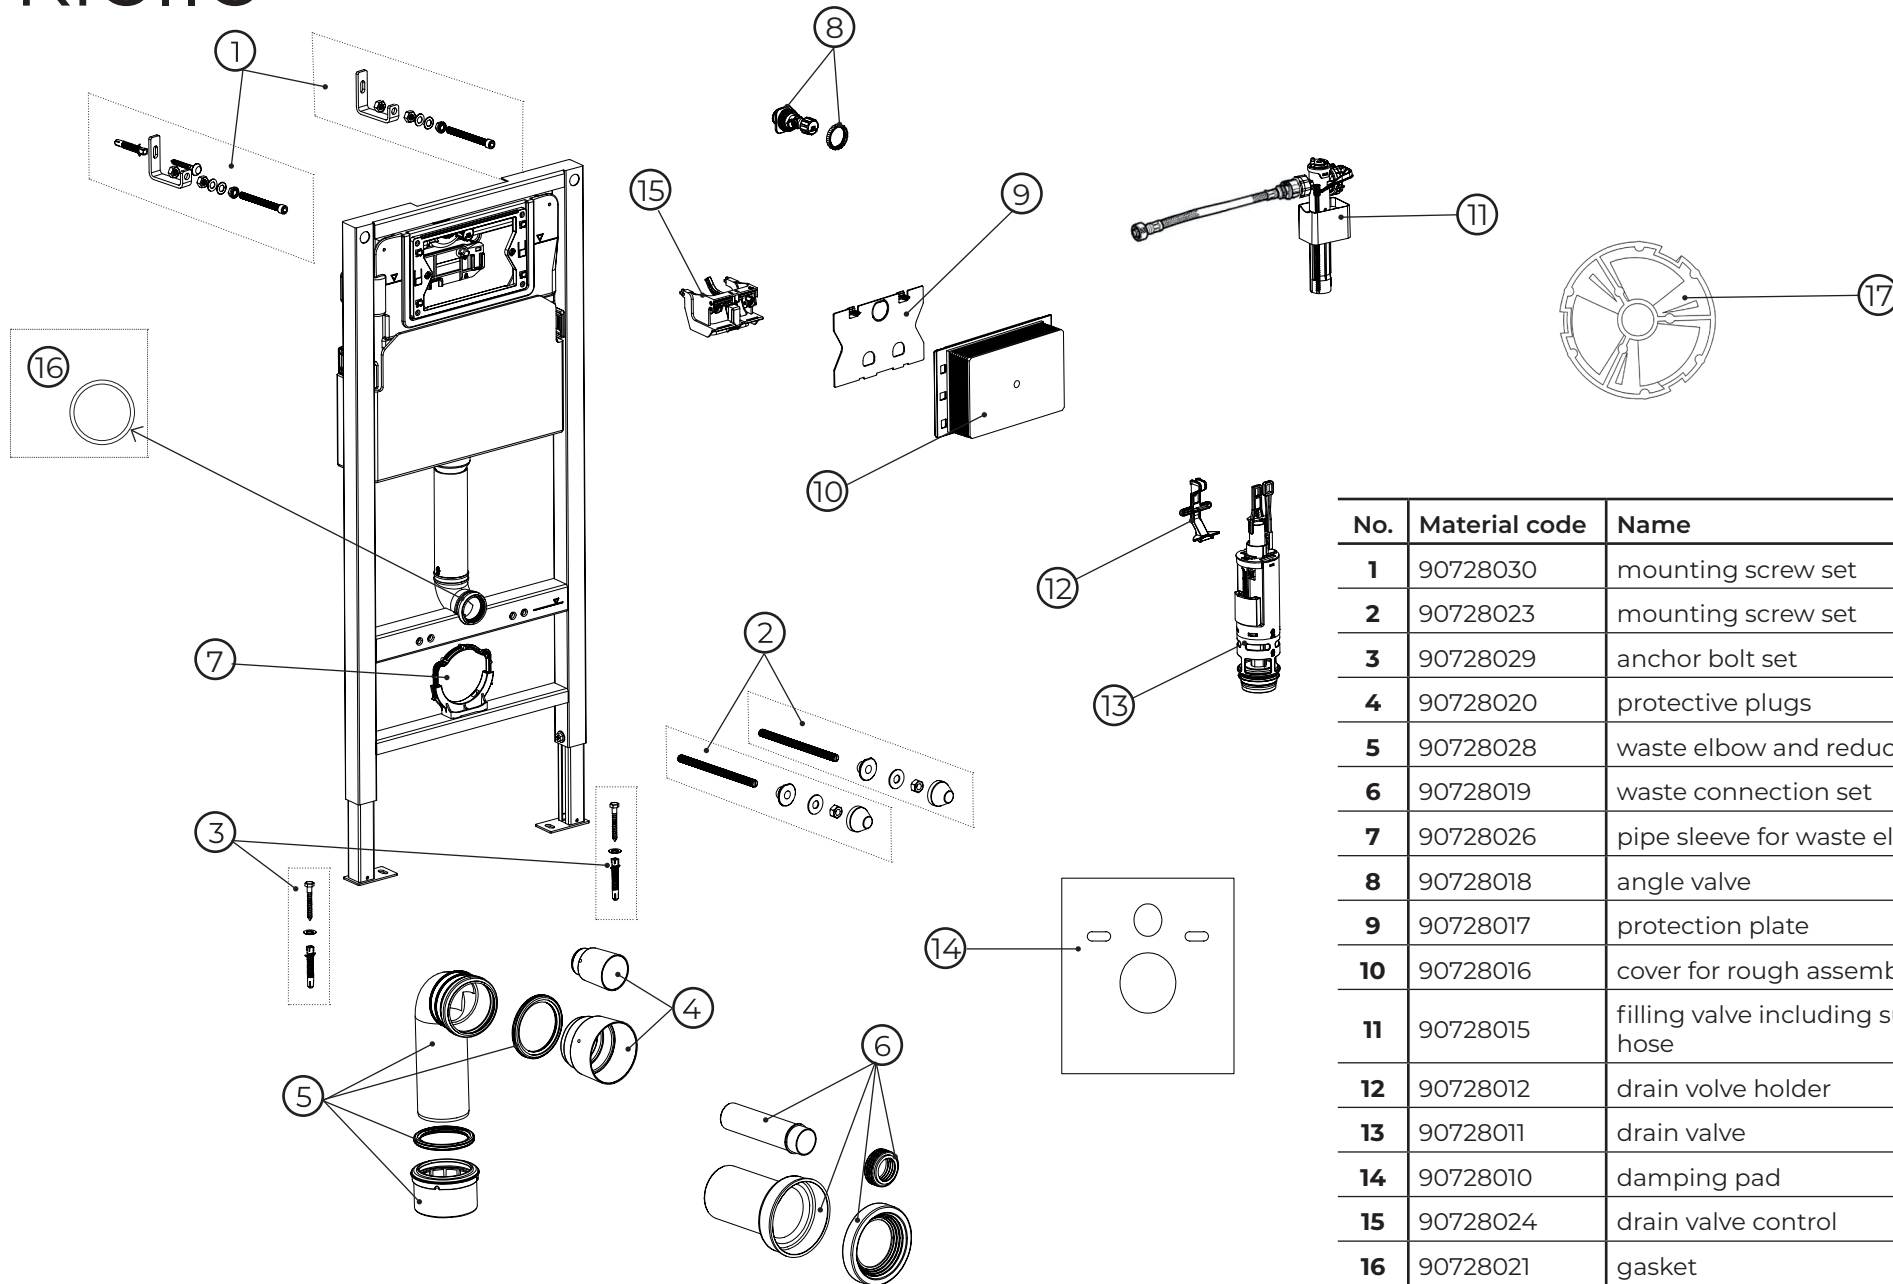

kielle

70028550

No.	Material code	Name	QTY
1	90728030	mounting screw set	1
2	90728023	mounting screw set	1
3	90728029	anchor bolt set	1
4	90728020	protective plugs	1
5	90728028	waste elbow and reducer	1
6	90728019	waste connection set	1
7	90728026	pipe sleeve for waste elbow	1
8	90728018	angle valve	1
9	90728017	protection plate	1
10	90728016	cover for rough assembly	1
11	90728015	filling valve including supply hose	1
12	90728012	drain volve holder	1
13	90728011	drain valve	1
14	90728010	damping pad	1
15	90728024	drain valve control	1
16	90728021	gasket	1
17	90728022	flushing reduction	1

kielle

30127010-SET1

No.	Material code	Name	QTY
1	30401020	seat	1
2	30127010	toilet bowl	1
3	30903002	fixation set	1