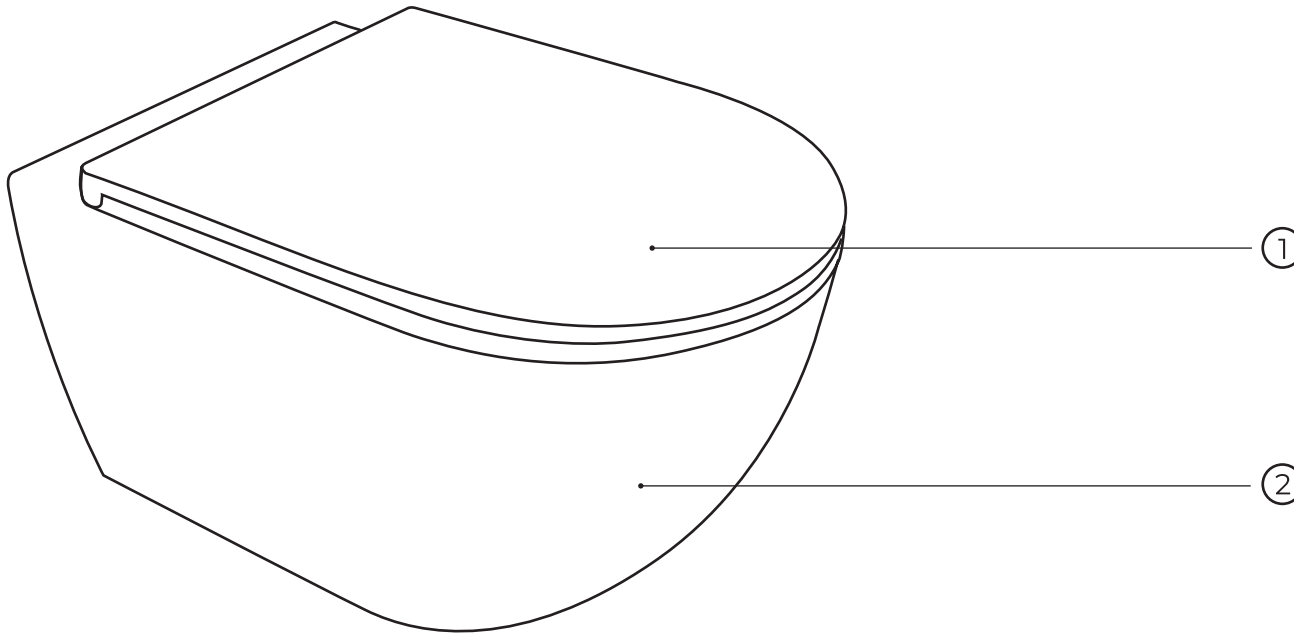

# 70028550

No.	Material code	Name	QTY
1	90728030	mounting screw set	1
2	90728023	mounting screw set	1
3	90728029	anchor bolt set	1
4	90728020	protective plugs	1
5	90728028	waste elbow and reducer	1
6	90728019	waste connection set	1
7	90728026	pipe sleeve for waste elbow	1
8	90728018	angle valve	1
9	90728017	protection plate	1
10	90728016	cover for rough assembly	1
11	90728015	filling valve including supply hose	1
12	90728012	drain valve holder	1
13	90728011	drain valve	1
14	90728010	damping pad	1
15	90728024	drain valve control	1
16	90728021	gasket	1
17	90728022	flushing reduction	1

# 30102010S-SET1

No.	Material code	Name	QTY
1	30401000S	seat	1
2	30102010S	toilet bowl	1
3	30903002	fixation set	1