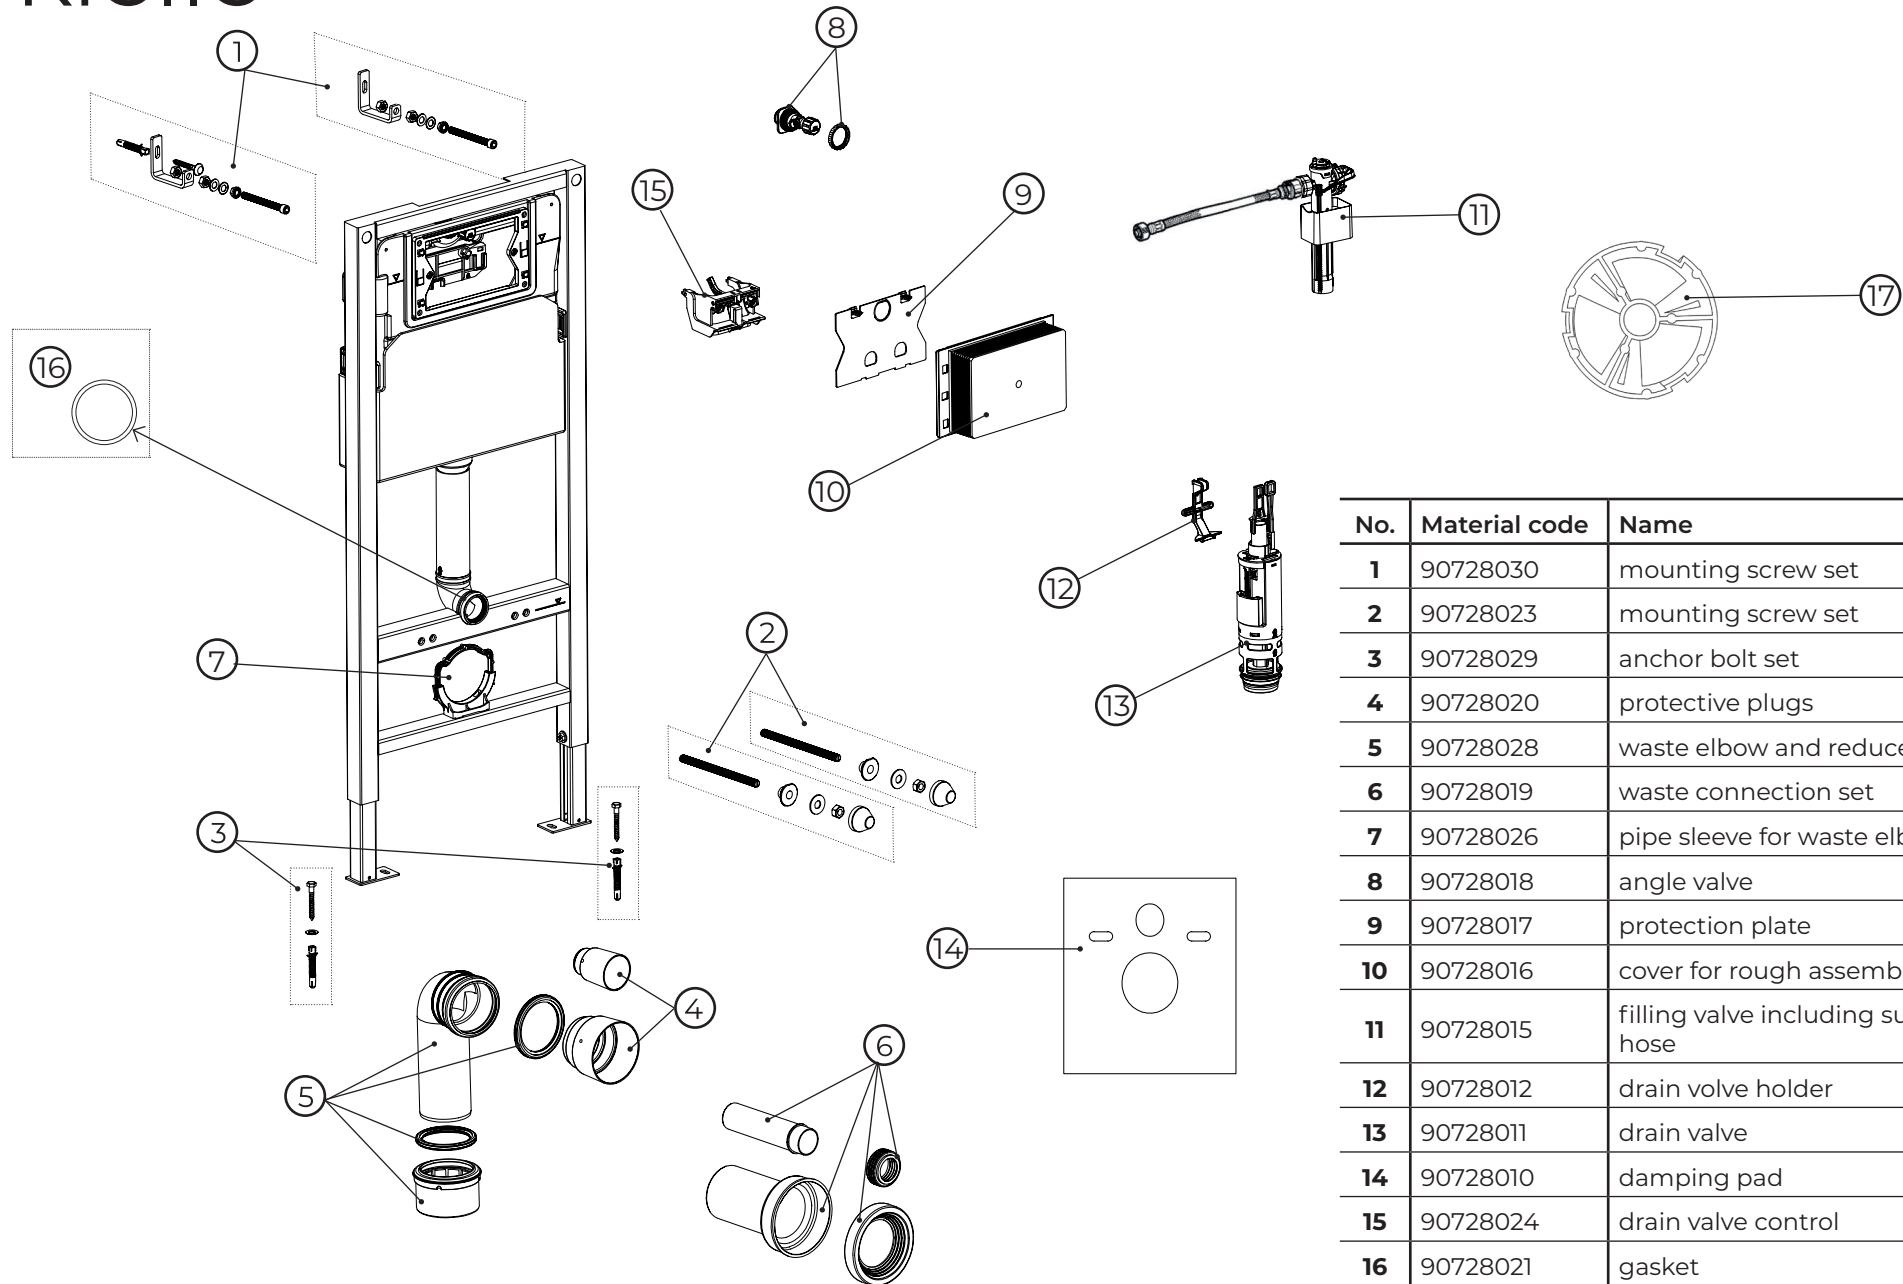

# 70028550

No.	Material code	Name	QTY
1	90728030	mounting screw set	1
2	90728023	mounting screw set	1
3	90728029	anchor bolt set	1
4	90728020	protective plugs	1
5	90728028	waste elbow and reducer	1
6	90728019	waste connection set	1
7	90728026	pipe sleeve for waste elbow	1
8	90728018	angle valve	1
9	90728017	protection plate	1
10	90728016	cover for rough assembly	1
11	90728015	filling valve including supply hose	1
12	90728012	drain valve holder	1
13	90728011	drain valve	1
14	90728010	damping pad	1
15	90728024	drain valve control	1
16	90728021	gasket	1
17	90728022	flushing reduction	1

# 30102010S-SET1

No.	Material code	Name	QTY
1	30401000S	seat	1
2	30102010S	toilet bowl	1
3	30903002	fixation set	1