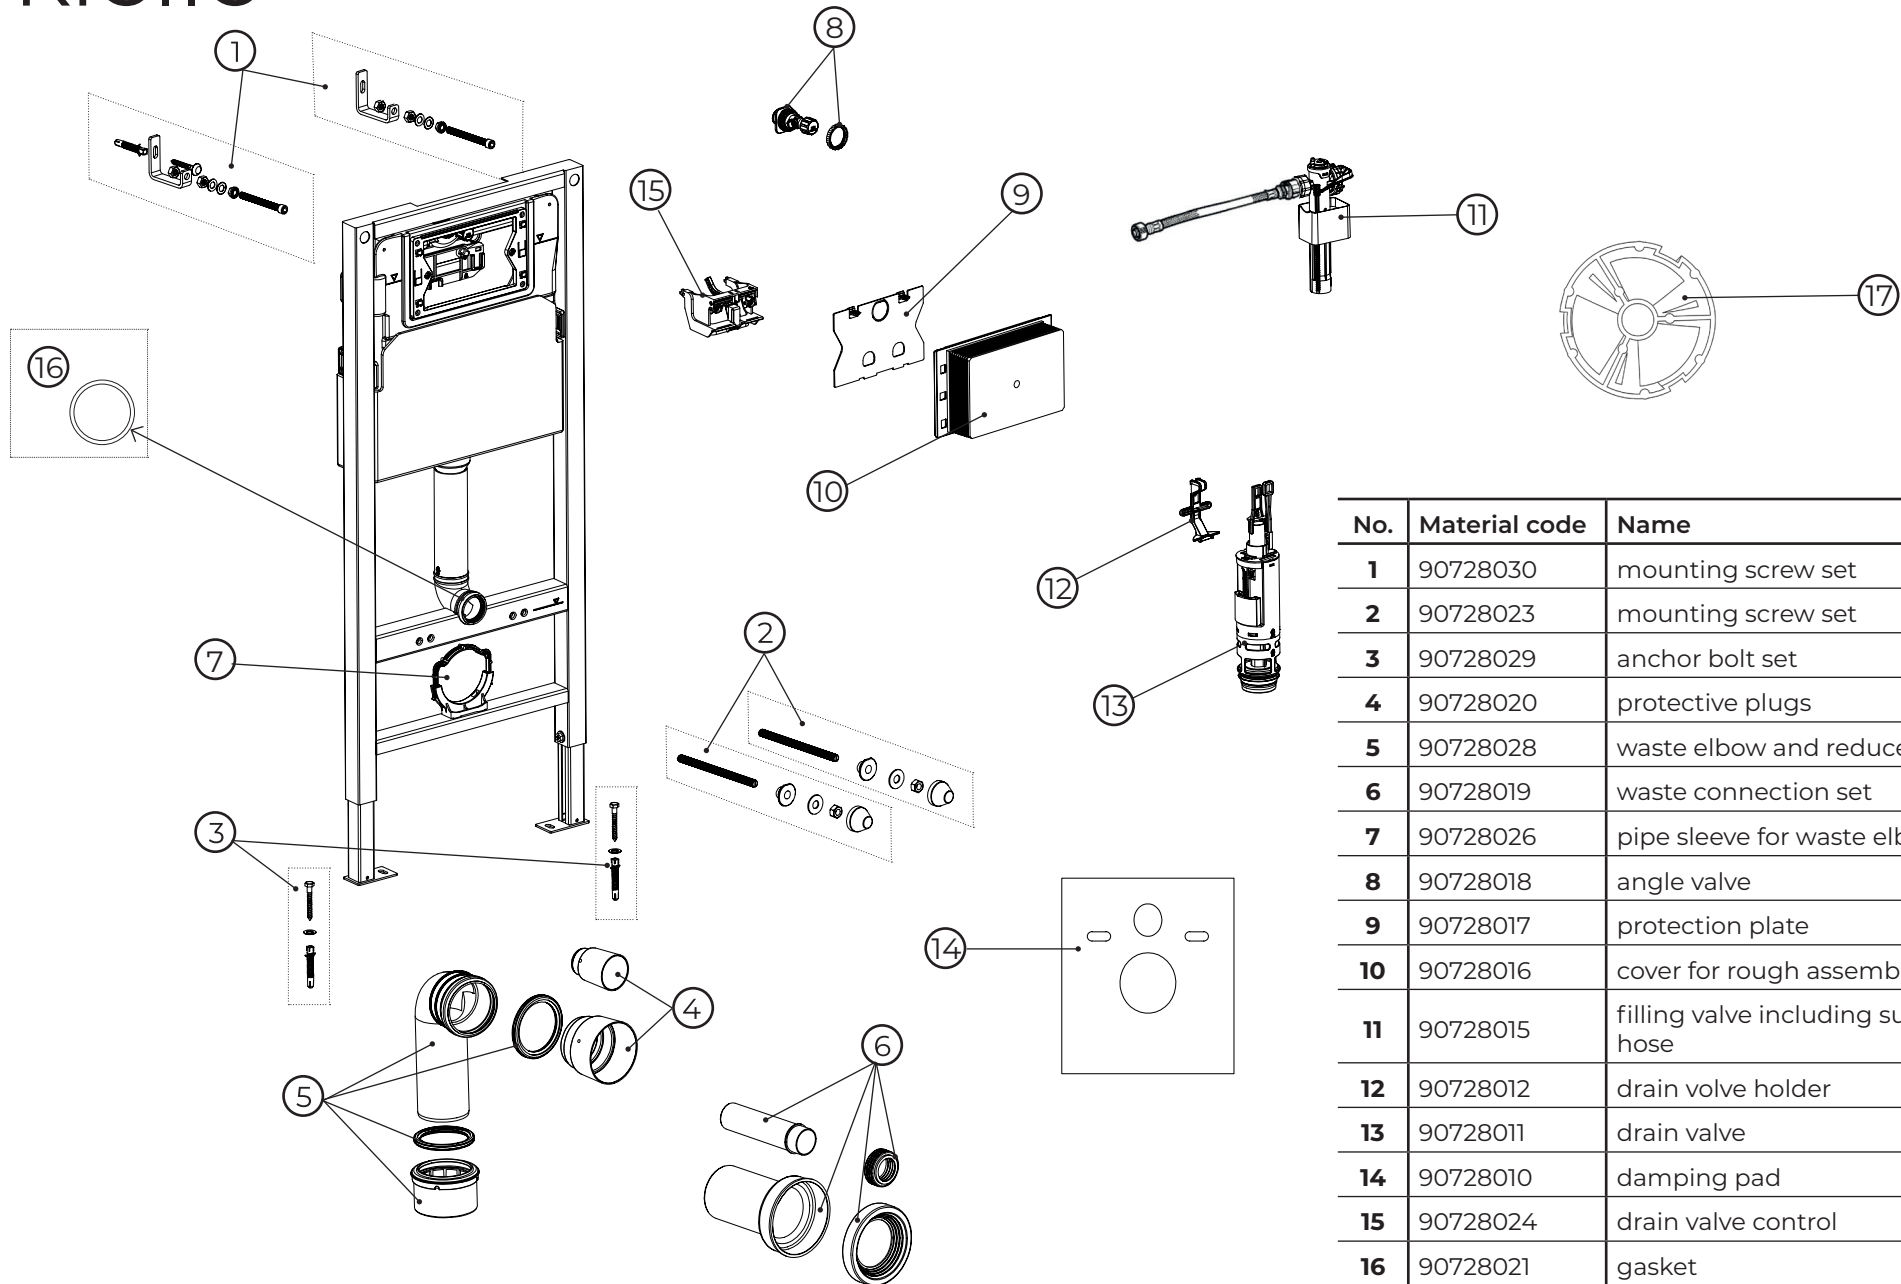

kielle

70028550

No.	Material code	Name	QTY
1	90728030	mounting screw set	1
2	90728023	mounting screw set	1
3	90728029	anchor bolt set	1
4	90728020	protective plugs	1
5	90728028	waste elbow and reducer	1
6	90728019	waste connection set	1
7	90728026	pipe sleeve for waste elbow	1
8	90728018	angle valve	1
9	90728017	protection plate	1
10	90728016	cover for rough assembly	1
11	90728015	filling valve including supply hose	1
12	90728012	drain valve holder	1
13	90728011	drain valve	1
14	90728010	damping pad	1
15	90728024	drain valve control	1
16	90728021	gasket	1
17	90728022	flushing reduction	1

kielle

30115003

No.	Material code	Name	QTY
1	30415003	seat	1
2	30903000	fixation set	1
3	30115003T	toilet bowl	1