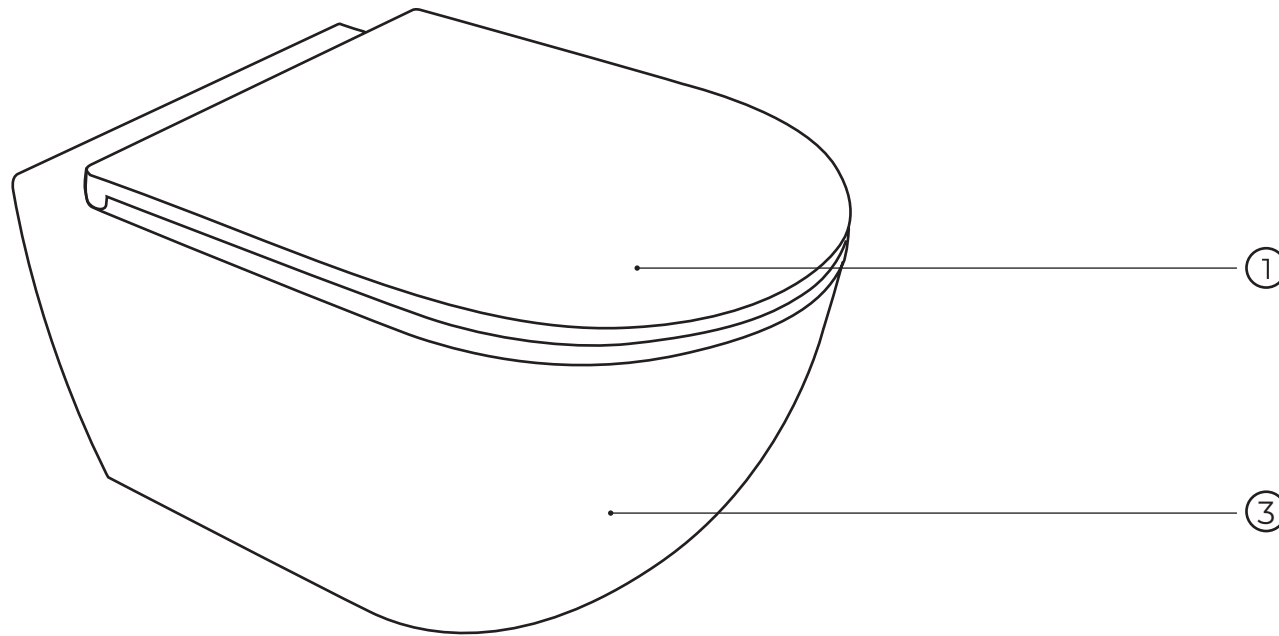

kielle

70028550

No.	Material code	Name	QTY
1	90728030	mounting screw set	1
2	90728023	mounting screw set	1
3	90728029	anchor bolt set	1
4	90728020	protective plugs	1
5	90728028	waste elbow and reducer	1
6	90728019	waste connection set	1
7	90728026	pipe sleeve for waste elbow	1
8	90728018	angle valve	1
9	90728017	protection plate	1
10	90728016	cover for rough assembly	1
11	90728015	filling valve including supply hose	1
12	90728012	drain valve holder	1
13	90728011	drain valve	1
14	90728010	damping pad	1
15	90728024	drain valve control	1
16	90728021	gasket	1
17	90728022	flushing reduction	1

kielle

30115003

No.	Material code	Name	QTY
1	30415003	seat	1
2	30903000	fixation set	1
3	30115003T	toilet bowl	1