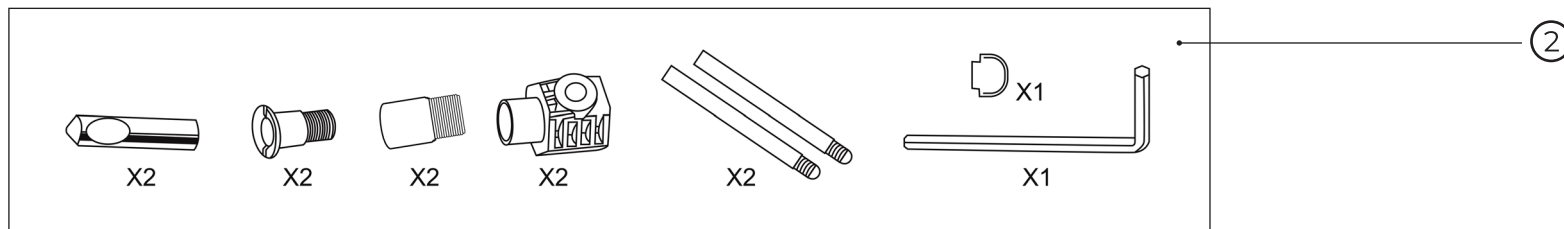

kielle

70028550

No.	Material code	Name	QTY
1	90728030	mounting screw set	1
2	90728023	mounting screw set	1
3	90728029	anchor bolt set	1
4	90728020	protective plugs	1
5	90728028	waste elbow and reducer	1
6	90728019	waste connection set	1
7	90728026	pipe sleeve for waste elbow	1
8	90728018	angle valve	1
9	90728017	protection plate	1
10	90728016	cover for rough assembly	1
11	90728015	filling valve including supply hose	1
12	90728012	drain valve holder	1
13	90728011	drain valve	1
14	90728010	damping pad	1
15	90728024	drain valve control	1
16	90728021	gasket	1
17	90728022	flushing reduction	1

kielle

30115003

No.	Material code	Name	QTY
1	30415003	seat	1
2	30903000	fixation set	1
3	30115003T	toilet bowl	1