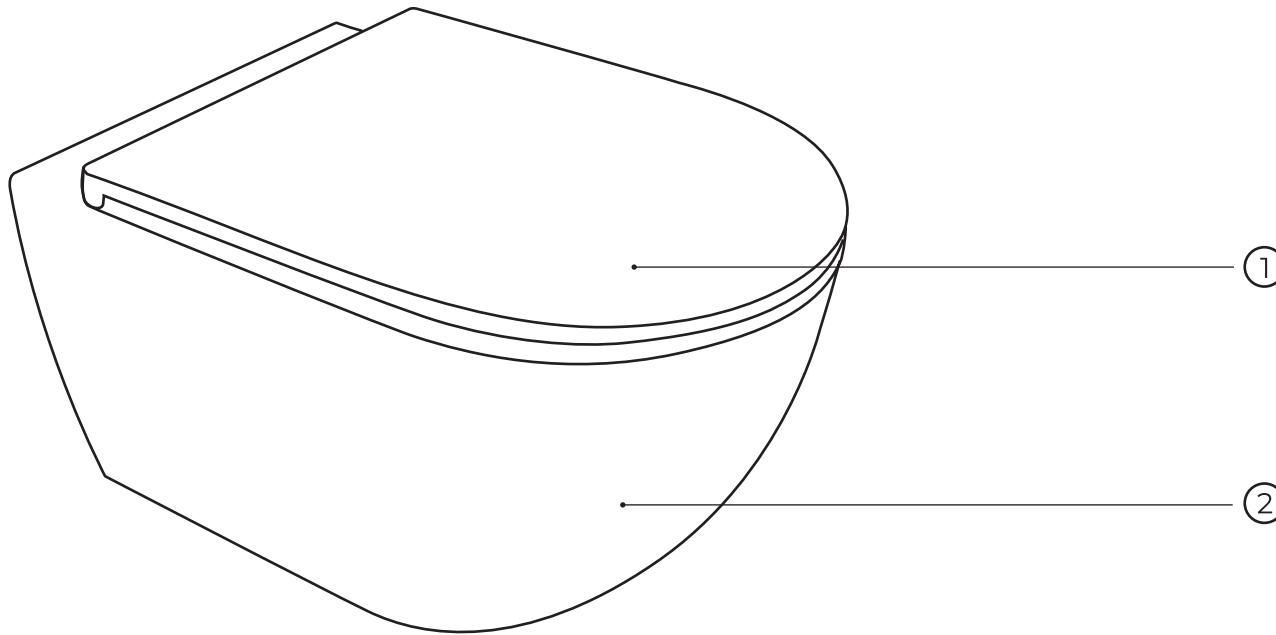

kielle

70028150

No.	Material code	Name	QTY
1	90728032	Mounting brackets	1
2	90728023	Mounting screw set	1
3	90728033	Screw set	1
4	90728020	Protective plugs	1
5	90728027	Waste elbow and reducer	1
6	90728019	Waste conection set	1
7	90728034	Pipe sleeve for waste elbow	1
8	90728018	Angle valve	1
9	90728017	Protection plate	1
10	90728016	Cover for rough assembly	1
11	90728015	Filling valve including supply hose	1
12	90728014	Drain valve holder	1
13	90728013	Drain valve	1
14	90728010	Damping pad	1
15	90728025	Drain valve control	1
16	90728031	Screw set	1
17	90728021	Gasket	1
18	90728022	Flushing reduction	1

kielle

30102014-SET1

No.	Material code	Name	QTY
1	30401034	seat	1
2	30102014	toilet bowl	1
3	30903002	fixation set	1