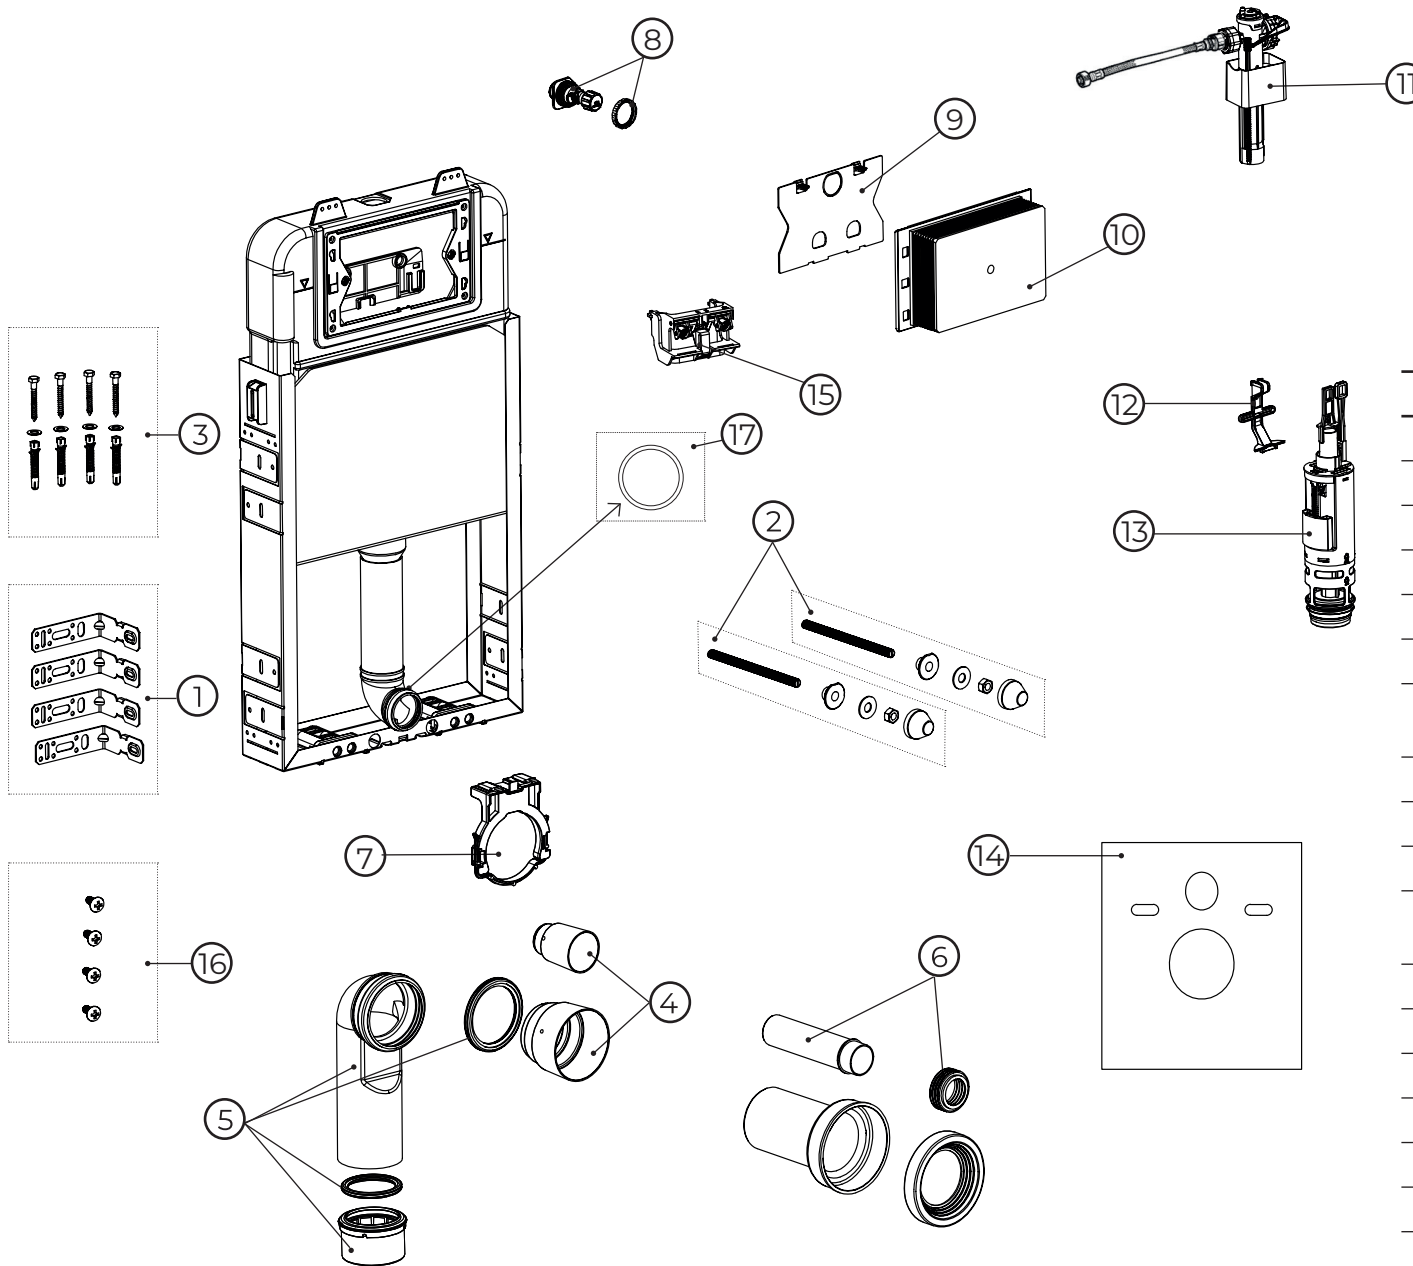

kielle

70028150

No.	Material code	Name	QTY
1	90728032	Mounting brackets	1
2	90728023	Mounting screw set	1
3	90728033	Screw set	1
4	90728020	Protective plugs	1
5	90728027	Waste elbow and reducer	1
6	90728019	Waste conection set	1
7	90728034	Pipe sleeve for waste elbow	1
8	90728018	Angle valve	1
9	90728017	Protection plate	1
10	90728016	Cover for rough assembly	1
11	90728015	Filling valve including supply hose	1
12	90728014	Drain valve holder	1
13	90728013	Drain valve	1
14	90728010	Damping pad	1
15	90728025	Drain valve control	1
16	90728031	Screw set	1
17	90728021	Gasket	1
18	90728022	Flushing reduction	1

kielle

30102014-SET1

No.	Material code	Name	QTY
1	30401034	seat	1
2	30102014	toilet bowl	1
3	30903002	fixation set	1