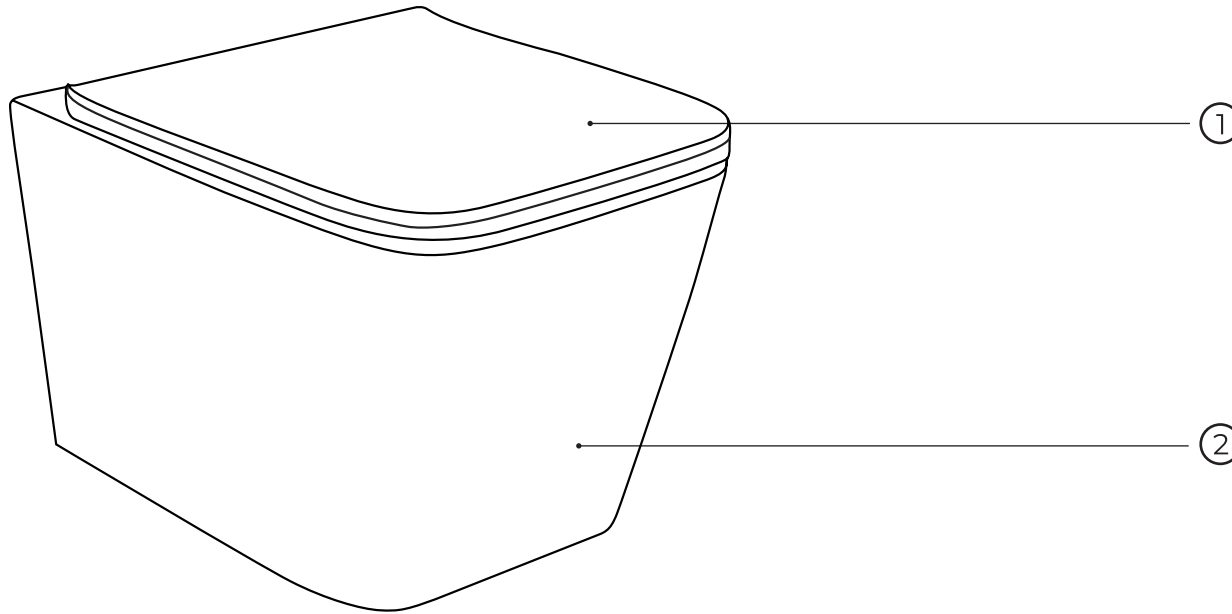

# 70028150

No.	Material code	Name	QTY
1	90728032	Mounting brackets	1
2	90728023	Mounting screw set	1
3	90728033	Screw set	1
4	90728020	Protective plugs	1
5	90728027	Waste elbow and reducer	1
6	90728019	Waste conection set	1
7	90728034	Pipe sleeve for waste elbow	1
8	90728018	Angle valve	1
9	90728017	Protection plate	1
10	90728016	Cover for rough assembly	1
11	90728015	Filling valve including supply hose	1
12	90728014	Drain valve holder	1
13	90728013	Drain valve	1
14	90728010	Damping pad	1
15	90728025	Drain valve control	1
16	90728031	Screw set	1
17	90728021	Gasket	1
18	90728022	Flushing reduction	1

# 30111010-SET1

No.	Material code	Name	QTY
1	30401040	seat	1
2	30111010	toilet bowl	1
3	30903002	fixation set	1