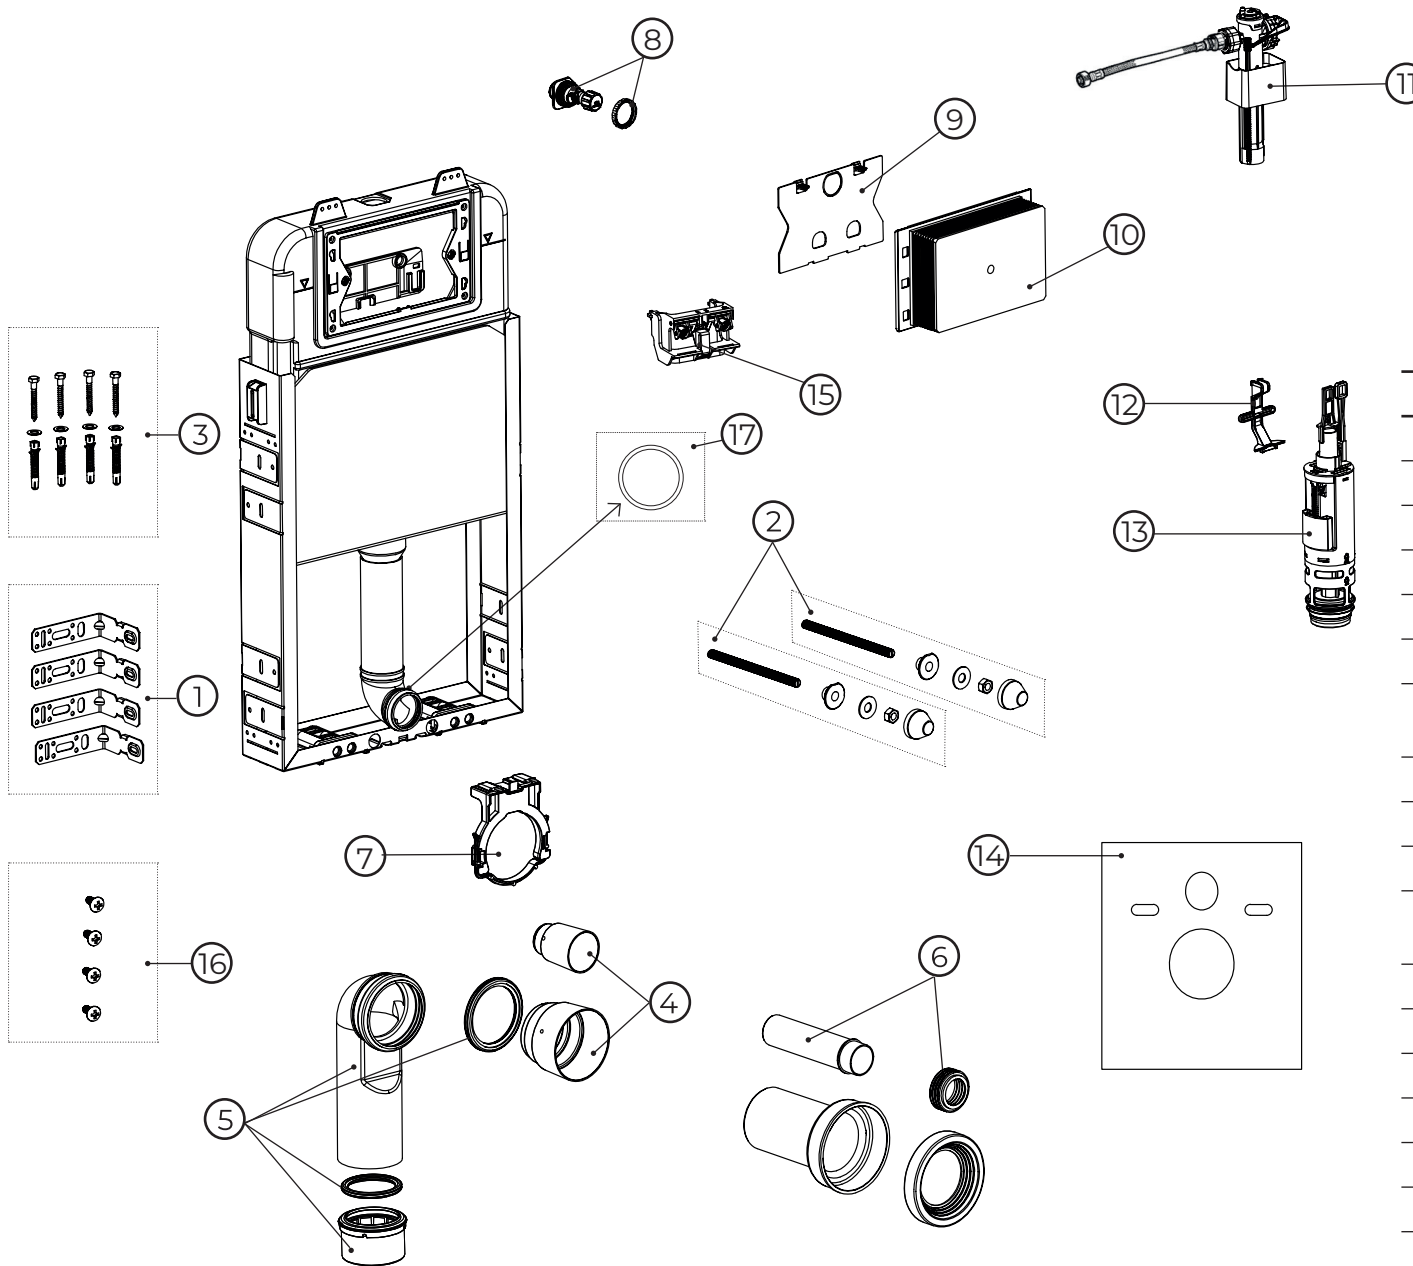

# 70028150

No.	Material code	Name	QTY
1	90728032	Mounting brackets	1
2	90728023	Mounting screw set	1
3	90728033	Screw set	1
4	90728020	Protective plugs	1
5	90728027	Waste elbow and reducer	1
6	90728019	Waste conection set	1
7	90728034	Pipe sleeve for waste elbow	1
8	90728018	Angle valve	1
9	90728017	Protection plate	1
10	90728016	Cover for rough assembly	1
11	90728015	Filling valve including supply hose	1
12	90728014	Drain valve holder	1
13	90728013	Drain valve	1
14	90728010	Damping pad	1
15	90728025	Drain valve control	1
16	90728031	Screw set	1
17	90728021	Gasket	1
18	90728022	Flushing reduction	1

# 30111010-SET1

No.	Material code	Name	QTY
1	30401040	seat	1
2	30111010	toilet bowl	1
3	30903002	fixation set	1