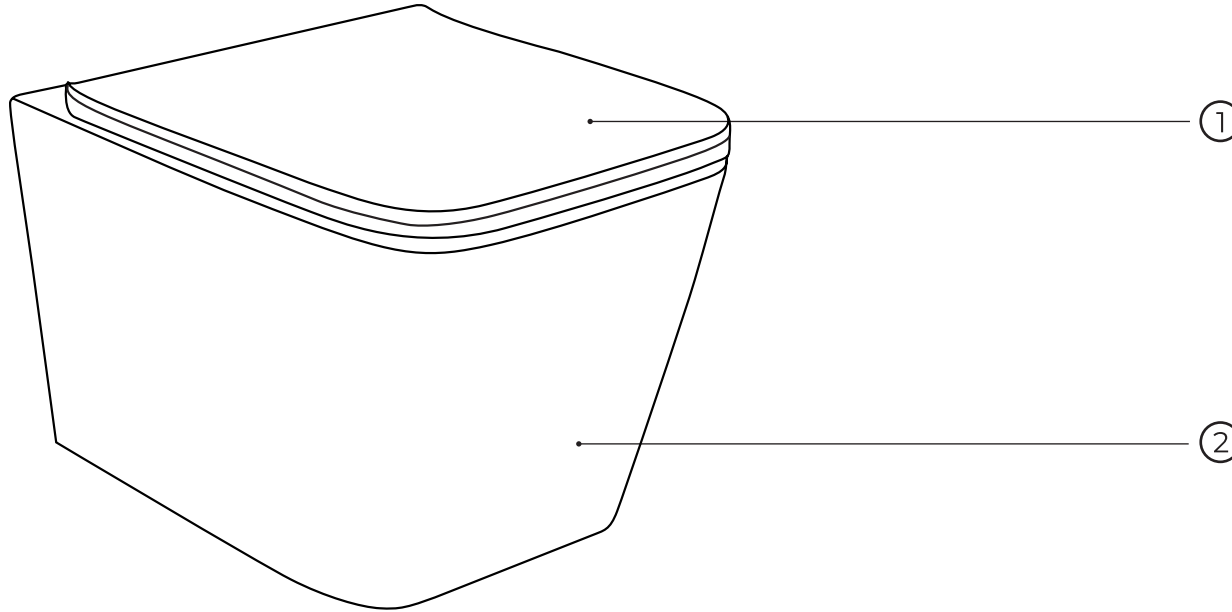

kielle

70028150

No.	Material code	Name	QTY
1	90728032	Mounting brackets	1
2	90728023	Mounting screw set	1
3	90728033	Screw set	1
4	90728020	Protective plugs	1
5	90728027	Waste elbow and reducer	1
6	90728019	Waste conection set	1
7	90728034	Pipe sleeve for waste elbow	1
8	90728018	Angle valve	1
9	90728017	Protection plate	1
10	90728016	Cover for rough assembly	1
11	90728015	Filling valve including supply hose	1
12	90728014	Drain valve holder	1
13	90728013	Drain valve	1
14	90728010	Damping pad	1
15	90728025	Drain valve control	1
16	90728031	Screw set	1
17	90728021	Gasket	1
18	90728022	Flushing reduction	1

kielle

30111014-SET1

No.	Material code	Name	QTY
1	30401044	seat	1
2	30111014	toilet bowl	1
3	30903002	fixation set	1