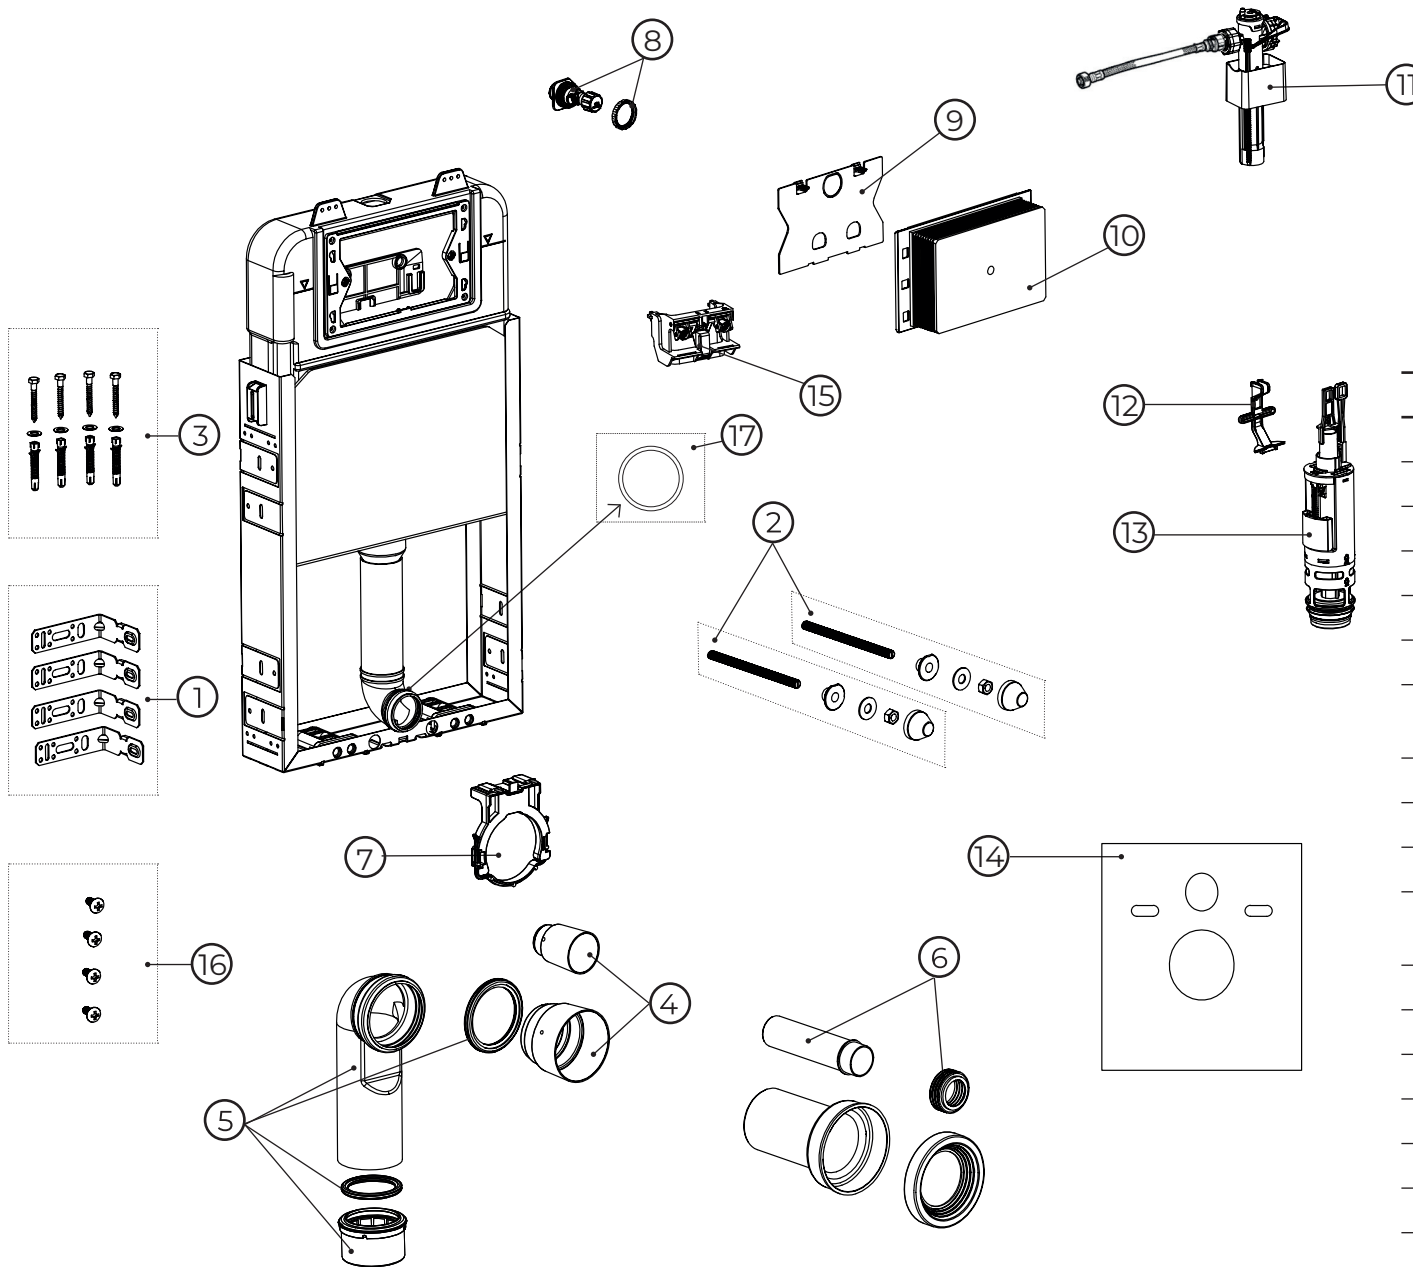

# 70028150

No.	Material code	Name	QTY
1	90728032	Mounting brackets	1
2	90728023	Mounting screw set	1
3	90728033	Screw set	1
4	90728020	Protective plugs	1
5	90728027	Waste elbow and reducer	1
6	90728019	Waste conection set	1
7	90728034	Pipe sleeve for waste elbow	1
8	90728018	Angle valve	1
9	90728017	Protection plate	1
10	90728016	Cover for rough assembly	1
11	90728015	Filling valve including supply hose	1
12	90728014	Drain valve holder	1
13	90728013	Drain valve	1
14	90728010	Damping pad	1
15	90728025	Drain valve control	1
16	90728031	Screw set	1
17	90728021	Gasket	1
18	90728022	Flushing reduction	1

# 30127010-SET1

No.	Material code	Name	QTY
1	30401020	seat	1
2	30127010	toilet bowl	1
3	30903002	fixation set	1