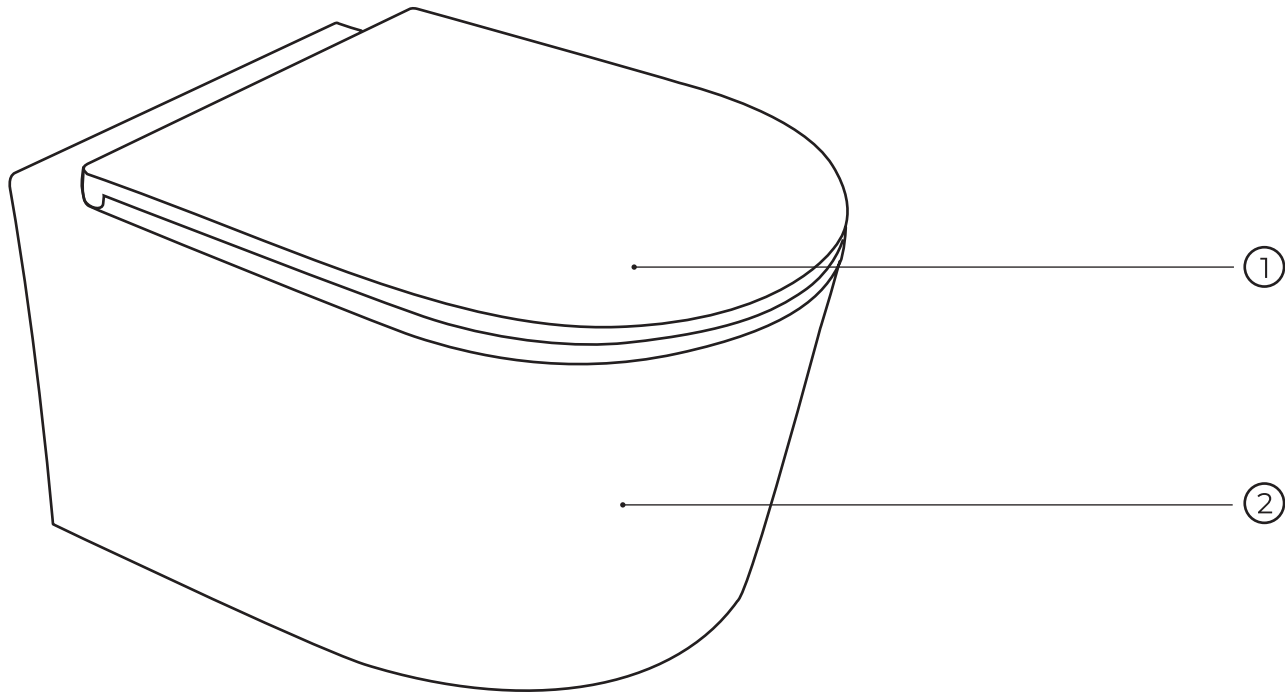

# 70028150

No.	Material code	Name	QTY
1	90728032	Mounting brackets	1
2	90728023	Mounting screw set	1
3	90728033	Screw set	1
4	90728020	Protective plugs	1
5	90728027	Waste elbow and reducer	1
6	90728019	Waste conection set	1
7	90728034	Pipe sleeve for waste elbow	1
8	90728018	Angle valve	1
9	90728017	Protection plate	1
10	90728016	Cover for rough assembly	1
11	90728015	Filling valve including supply hose	1
12	90728014	Drain valve holder	1
13	90728013	Drain valve	1
14	90728010	Damping pad	1
15	90728025	Drain valve control	1
16	90728031	Screw set	1
17	90728021	Gasket	1
18	90728022	Flushing reduction	1

# 30127010-SET1

No.	Material code	Name	QTY
1	30401020	seat	1
2	30127010	toilet bowl	1
3	30903002	fixation set	1