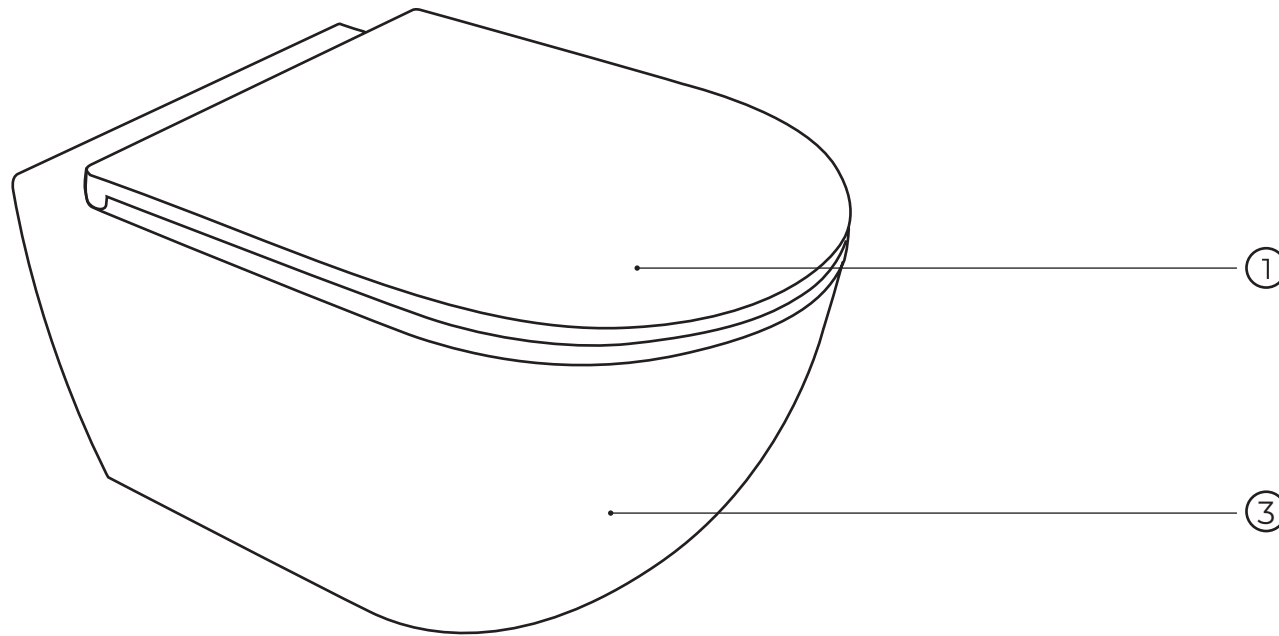

kielle

70028150

No.	Material code	Name	QTY
1	90728032	Mounting brackets	1
2	90728023	Mounting screw set	1
3	90728033	Screw set	1
4	90728020	Protective plugs	1
5	90728027	Waste elbow and reducer	1
6	90728019	Waste conection set	1
7	90728034	Pipe sleeve for waste elbow	1
8	90728018	Angle valve	1
9	90728017	Protection plate	1
10	90728016	Cover for rough assembly	1
11	90728015	Filling valve including supply hose	1
12	90728014	Drain valve holder	1
13	90728013	Drain valve	1
14	90728010	Damping pad	1
15	90728025	Drain valve control	1
16	90728031	Screw set	1
17	90728021	Gasket	1
18	90728022	Flushing reduction	1

kielle

30115003

No.	Material code	Name	QTY
1	30415003	seat	1
2	30903000	fixation set	1
3	30115003T	toilet bowl	1