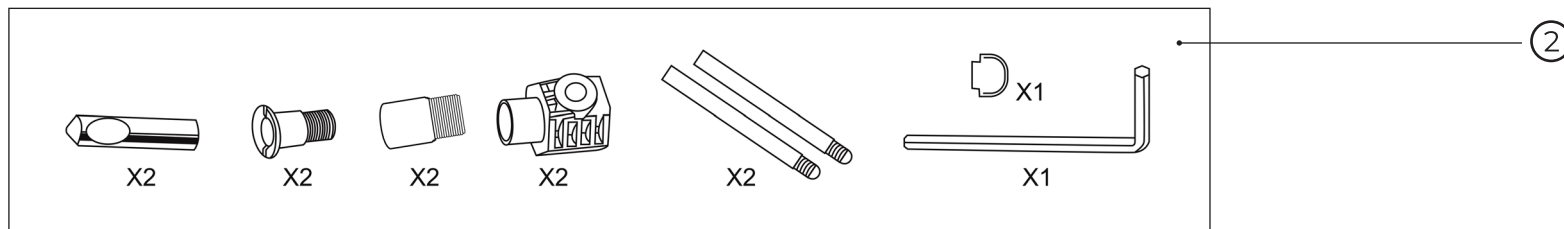

kielle

70028150

No.	Material code	Name	QTY
1	90728032	Mounting brackets	1
2	90728023	Mounting screw set	1
3	90728033	Screw set	1
4	90728020	Protective plugs	1
5	90728027	Waste elbow and reducer	1
6	90728019	Waste conection set	1
7	90728034	Pipe sleeve for waste elbow	1
8	90728018	Angle valve	1
9	90728017	Protection plate	1
10	90728016	Cover for rough assembly	1
11	90728015	Filling valve including supply hose	1
12	90728014	Drain valve holder	1
13	90728013	Drain valve	1
14	90728010	Damping pad	1
15	90728025	Drain valve control	1
16	90728031	Screw set	1
17	90728021	Gasket	1
18	90728022	Flushing reduction	1

kielle

30115003

No.	Material code	Name	QTY
1	30415003	seat	1
2	30903000	fixation set	1
3	30115003T	toilet bowl	1