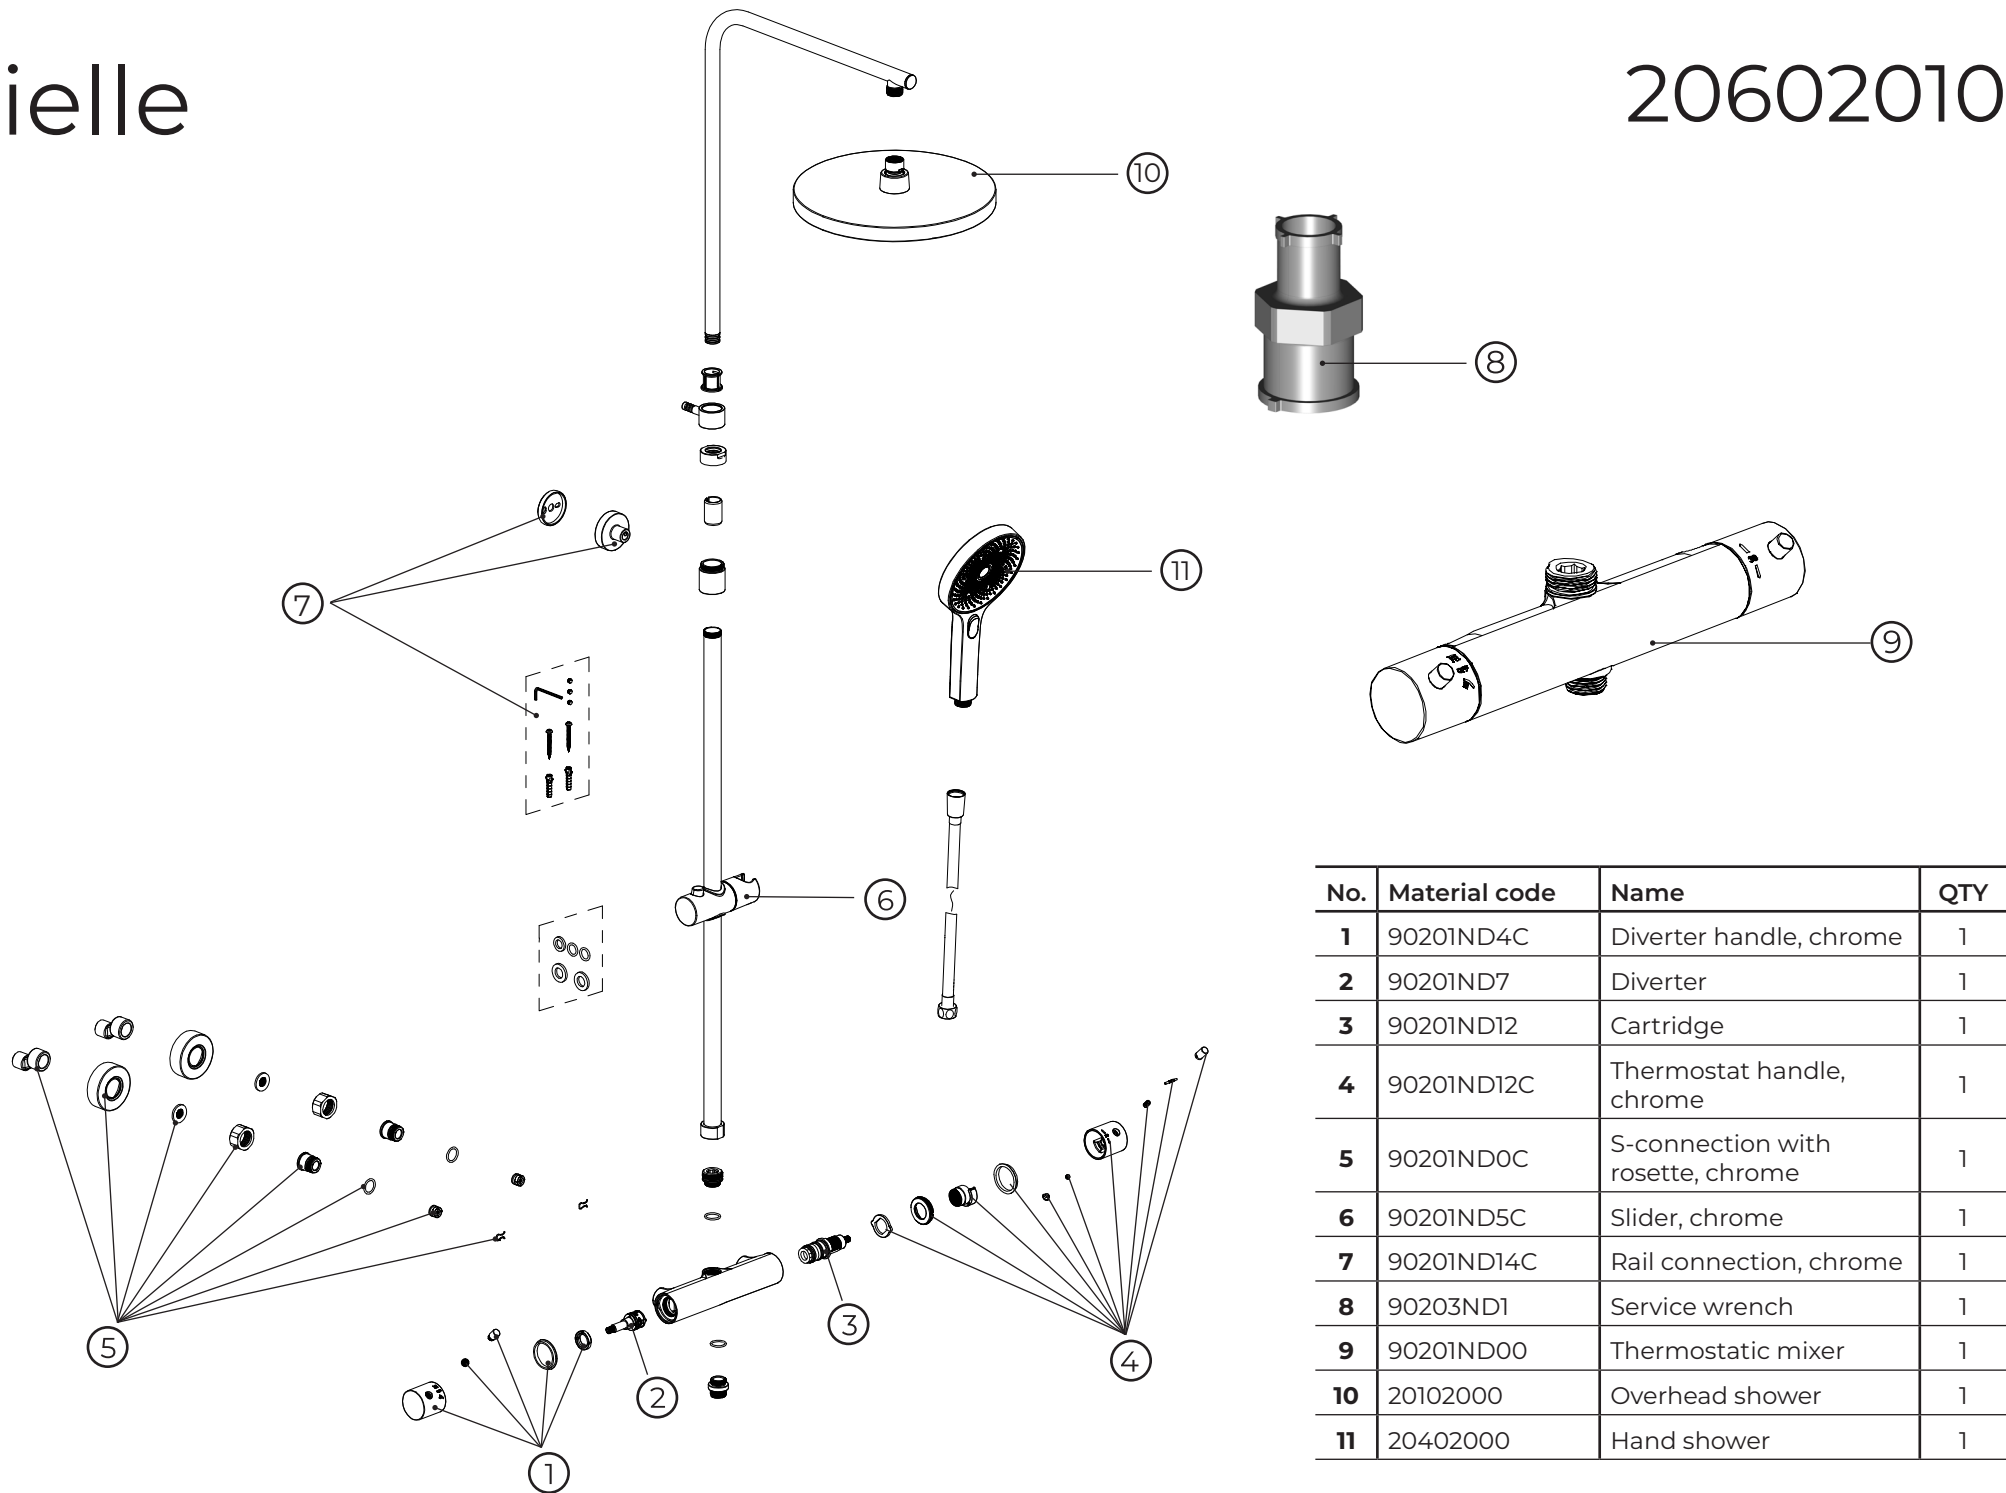

kielle

20602010

No.	Material code	Name	QTY
1	90201ND4C	Diverter handle, chrome	1
2	90201ND7	Diverter	1
3	90201ND12	Cartridge	1
4	90201ND12C	Thermostat handle, chrome	1
5	90201ND0C	S-connection with rosette, chrome	1
6	90201ND5C	Slider, chrome	1
7	90201ND14C	Rail connection, chrome	1
8	90203ND1	Service wrench	1
9	90201ND00	Thermostatic mixer	1
10	20102000	Overhead shower	1
11	20402000	Hand shower	1