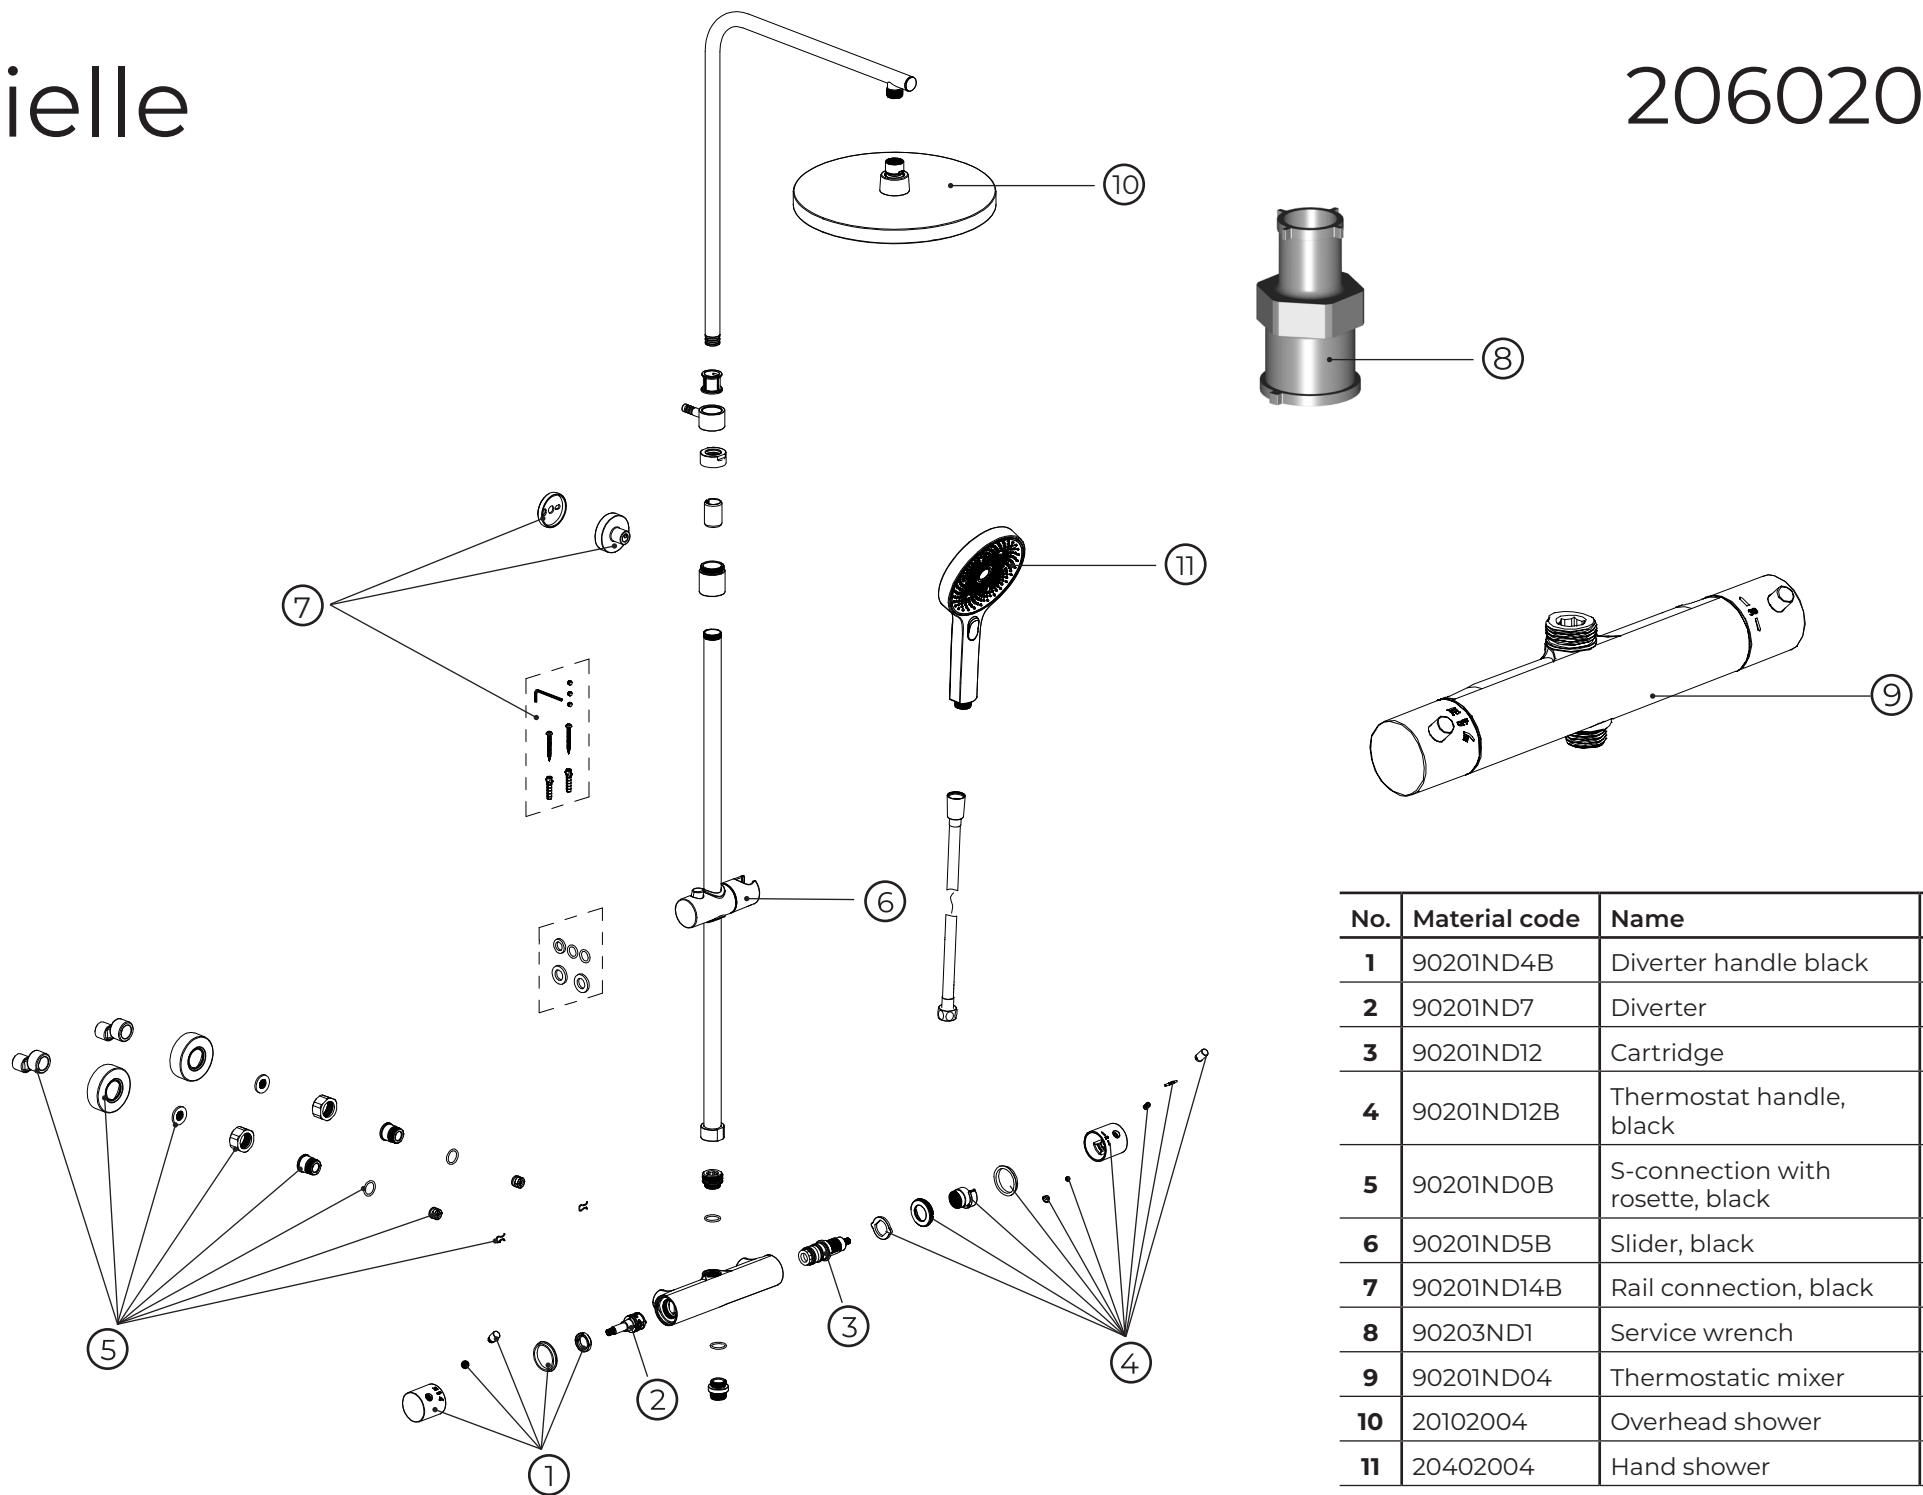

kielle

20602014

No.	Material code	Name	QTY
1	90201ND4B	Diverter handle black	1
2	90201ND7	Diverter	1
3	90201ND12	Cartridge	1
4	90201ND12B	Thermostat handle, black	1
5	90201ND0B	S-connection with rosette, black	1
6	90201ND5B	Slider, black	1
7	90201ND14B	Rail connection, black	1
8	90203ND1	Service wrench	1
9	90201ND04	Thermostatic mixer	1
10	20102004	Overhead shower	1
11	20402004	Hand shower	1