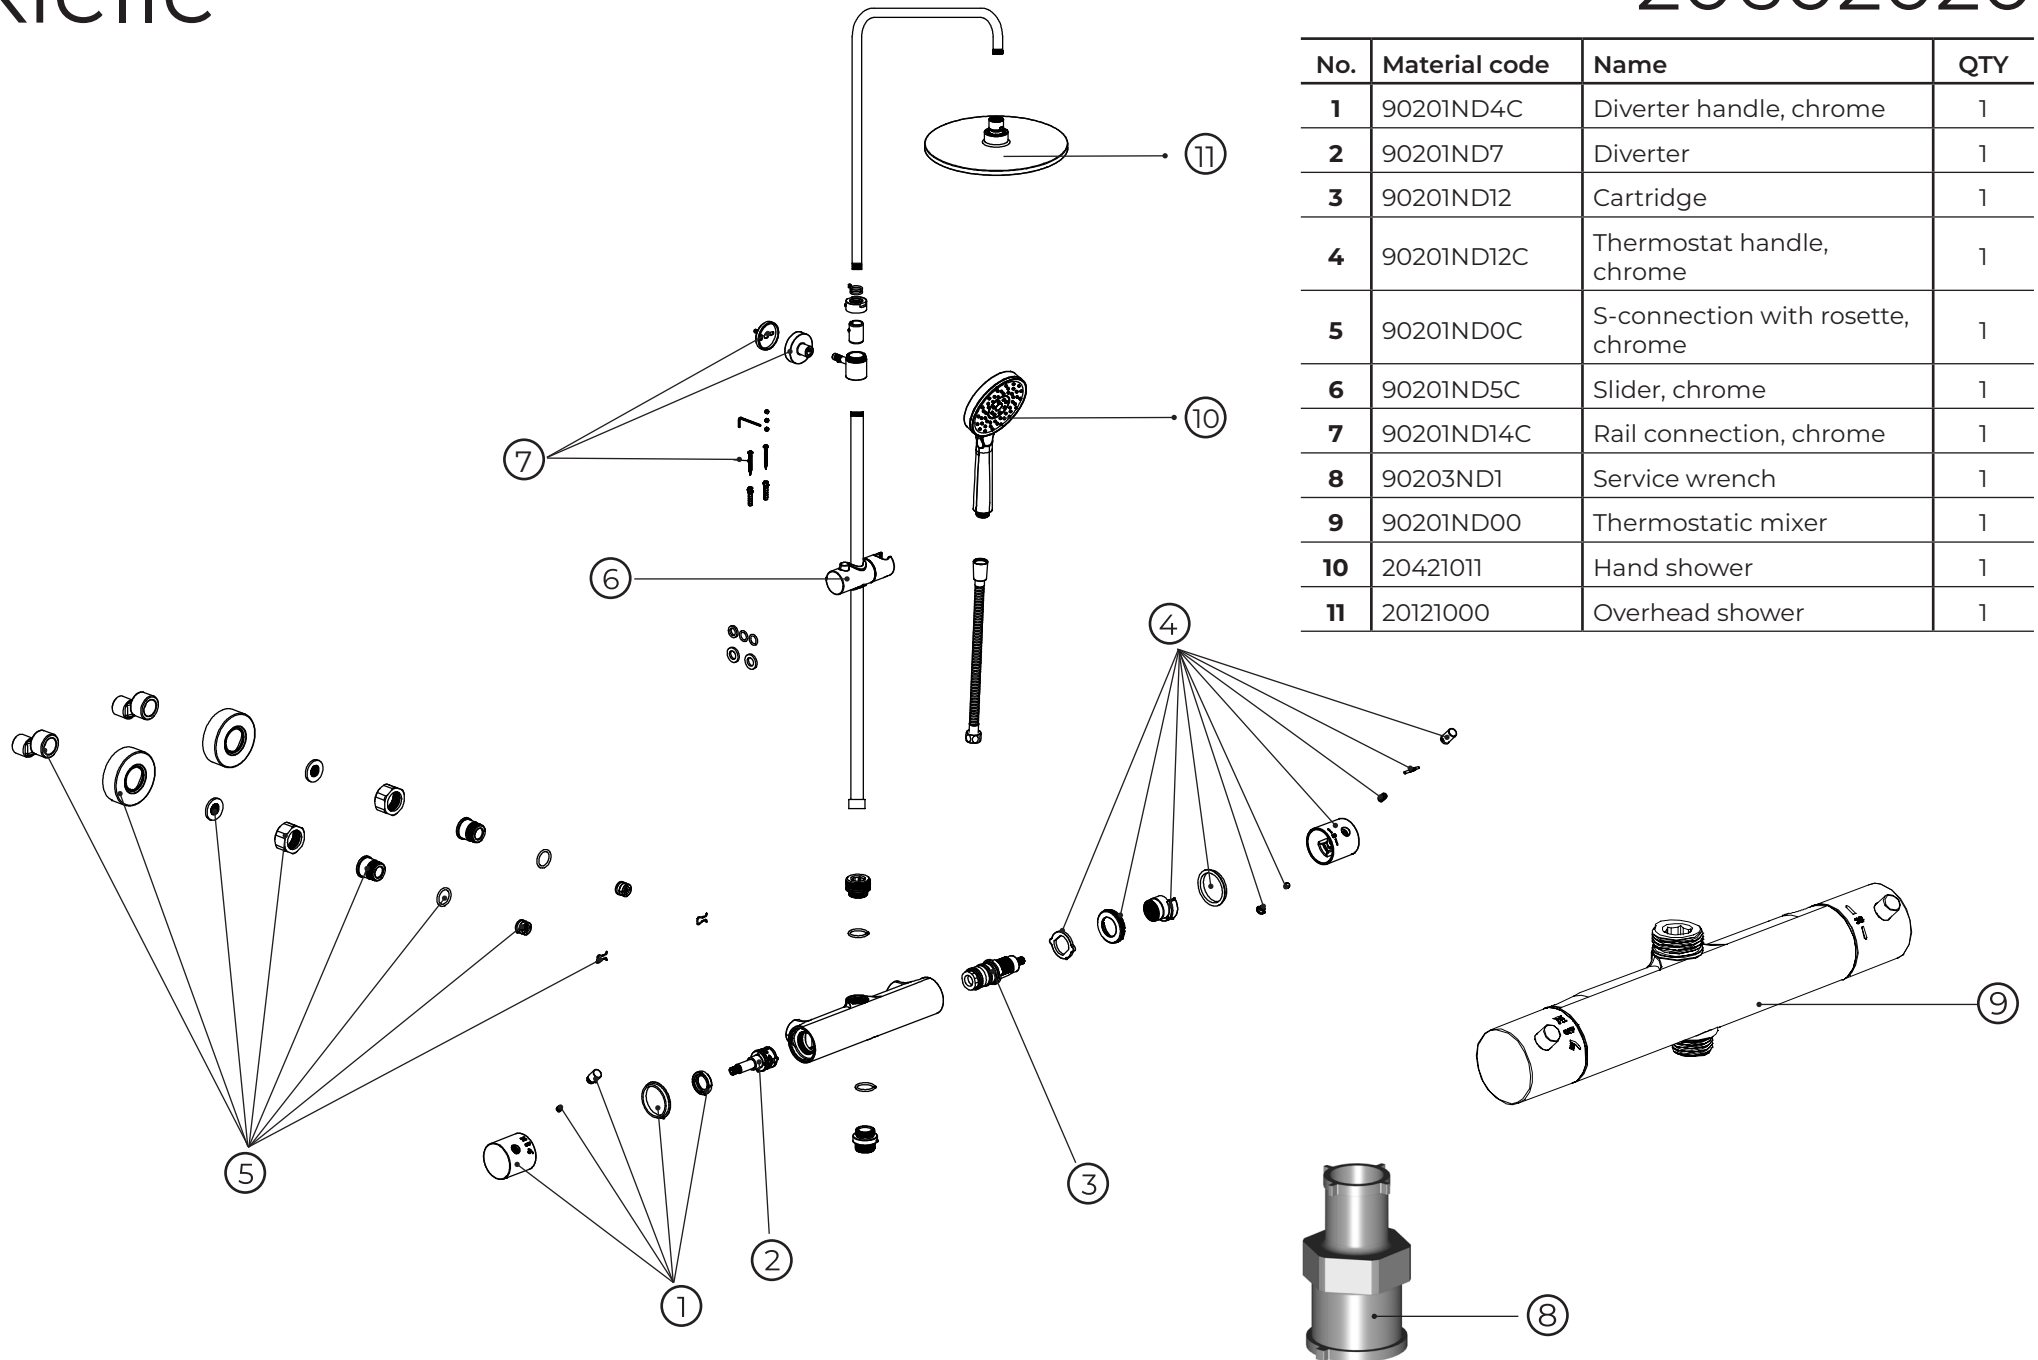

kielle

20602020

No.	Material code	Name	QTY
1	90201ND4C	Diverter handle, chrome	1
2	90201ND7	Diverter	1
3	90201ND12	Cartridge	1
4	90201ND12C	Thermostat handle, chrome	1
5	90201ND0C	S-connection with rosette, chrome	1
6	90201ND5C	Slider, chrome	1
7	90201ND14C	Rail connection, chrome	1
8	90203ND1	Service wrench	1
9	90201ND00	Thermostatic mixer	1
10	20421011	Hand shower	1
11	20121000	Overhead shower	1